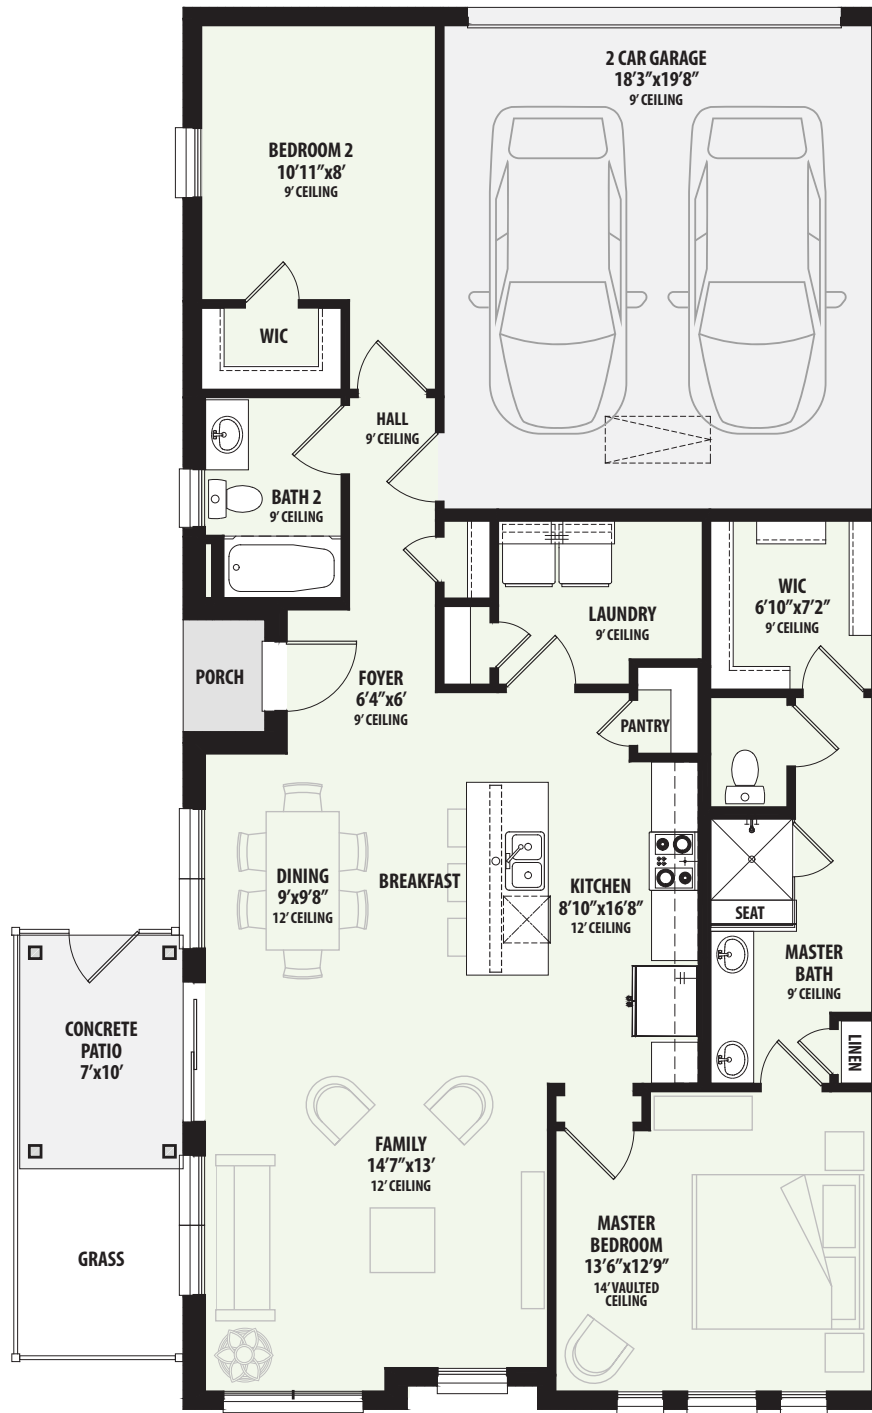

Barcelona Riverset

PLAN 3031 B
2 Bed / 2 Bath / 2 Car Garage
TOTAL A/C SQ. FT. 1,373

All square footages and room dimensions are approximate. Prices, products and specifications are subject to change without notice. Some features shown on the floor plan may be options, please refer to the list of standard features for complete list. Landscaping is not accurately reflected on floor plan.

GRENADIER HOMES
Go Ahead, Live Your Best.

GRENADIERHOMES.COM

Barcelona Riverset

PLAN 3031 B
Available Options

FOUR PATIO OPTIONS

NOTES: ① Options only available on new builds. ② Patio options may be available for inventory homes as well as new builds. See Sales Counselor for details. ③ Slope in shower.

All square footages and room dimensions are approximate. Prices, products and specifications are subject to change without notice. Some features shown on the floor plan may be options, please refer to the list of standard features for complete list. Landscaping is not accurately reflected on floor plan.