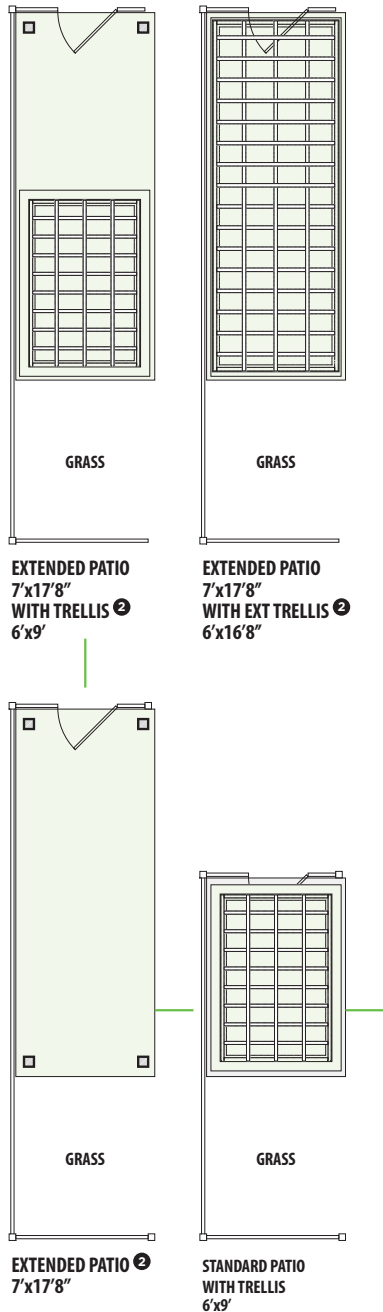

Barcelona Riverset

PLAN 3031 B
2 Bed / 2 Bath / 2 Car Garage
TOTAL A/C SQ. FT. 1,373

All square footages and room dimensions are approximate. Prices, products and specifications are subject to change without notice. Some features shown on the floor plan may be options, please refer to the list of standard features for complete list. Landscaping is not accurately reflected on floor plan.

GRENADIER HOMES
Go Ahead, Live Your Best.

GRENADIERHOMES.COM

Barcelona Riverset

PLAN 3031 B
Available Options

FOUR PATIO OPTIONS

NOTES: ① Options only available on new builds. ② Patio options may be available for inventory homes as well as new builds. See Sales Counselor for details. ③ Slope in shower.

All square footages and room dimensions are approximate. Prices, products and specifications are subject to change without notice. Some features shown on the floor plan may be options, please refer to the list of standard features for complete list. Landscaping is not accurately reflected on floor plan.