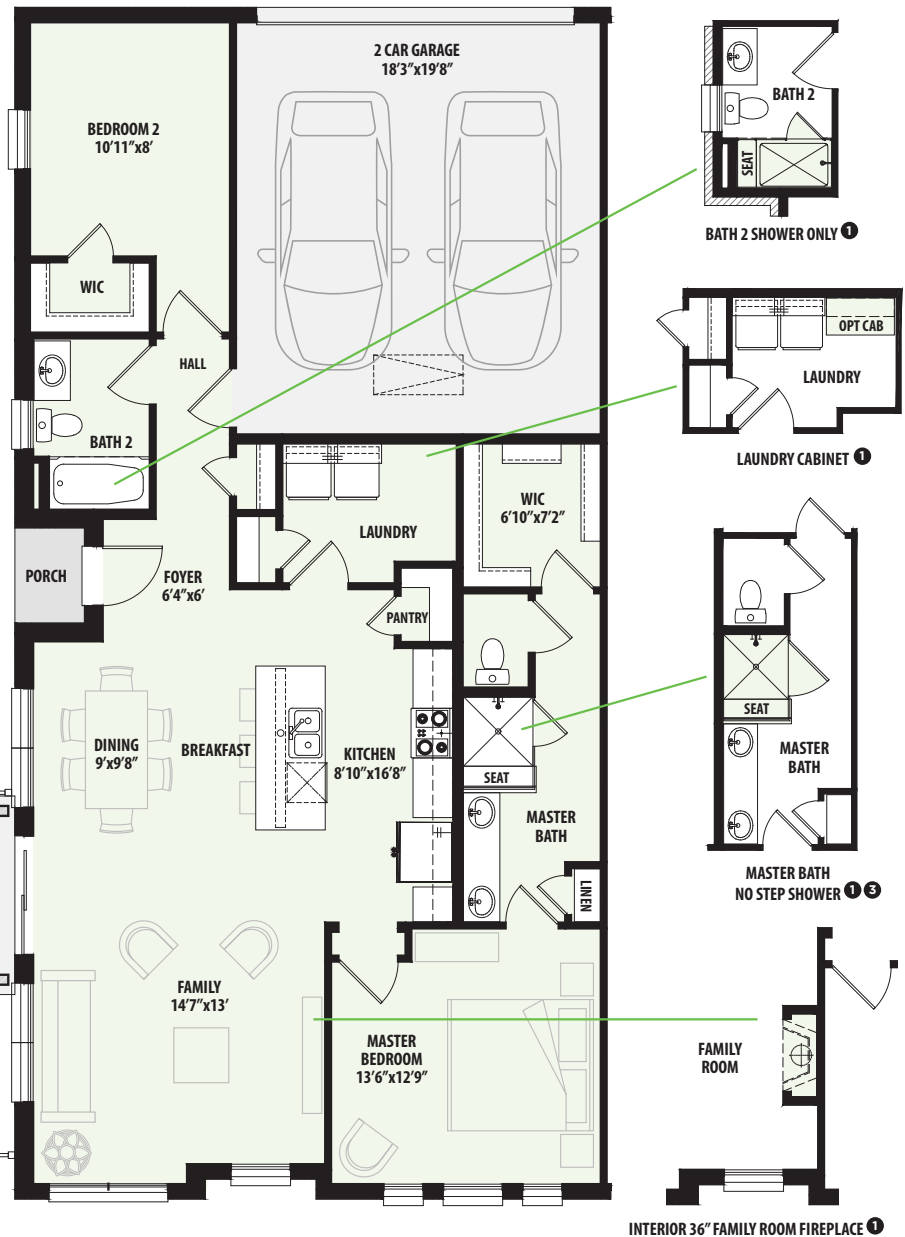

Barcelona Riverset

PLAN 3031 B
2 Bed / 2 Bath / 2 Car Garage
TOTAL A/C SQ. FT. 1,373

All square footages and room dimensions are approximate. Prices, products and specifications are subject to change without notice. Some features shown on the floor plan may be options, please refer to the list of standard features for complete list. Landscaping is not accurately reflected on floor plan.

GRENADIER HOMES
Go Ahead, Live Your Best.

GRENADIERHOMES.COM

Barcelona Riverset

PLAN 3031 B
Available Options

FOUR PATIO OPTIONS

NOTES: ① Options only available on new builds. ② Patio options may be available for inventory homes as well as new builds. See Sales Counselor for details. ③ Slope in shower.

All square footages and room dimensions are approximate. Prices, products and specifications are subject to change without notice. Some features shown on the floor plan may be options, please refer to the list of standard features for complete list. Landscaping is not accurately reflected on floor plan.