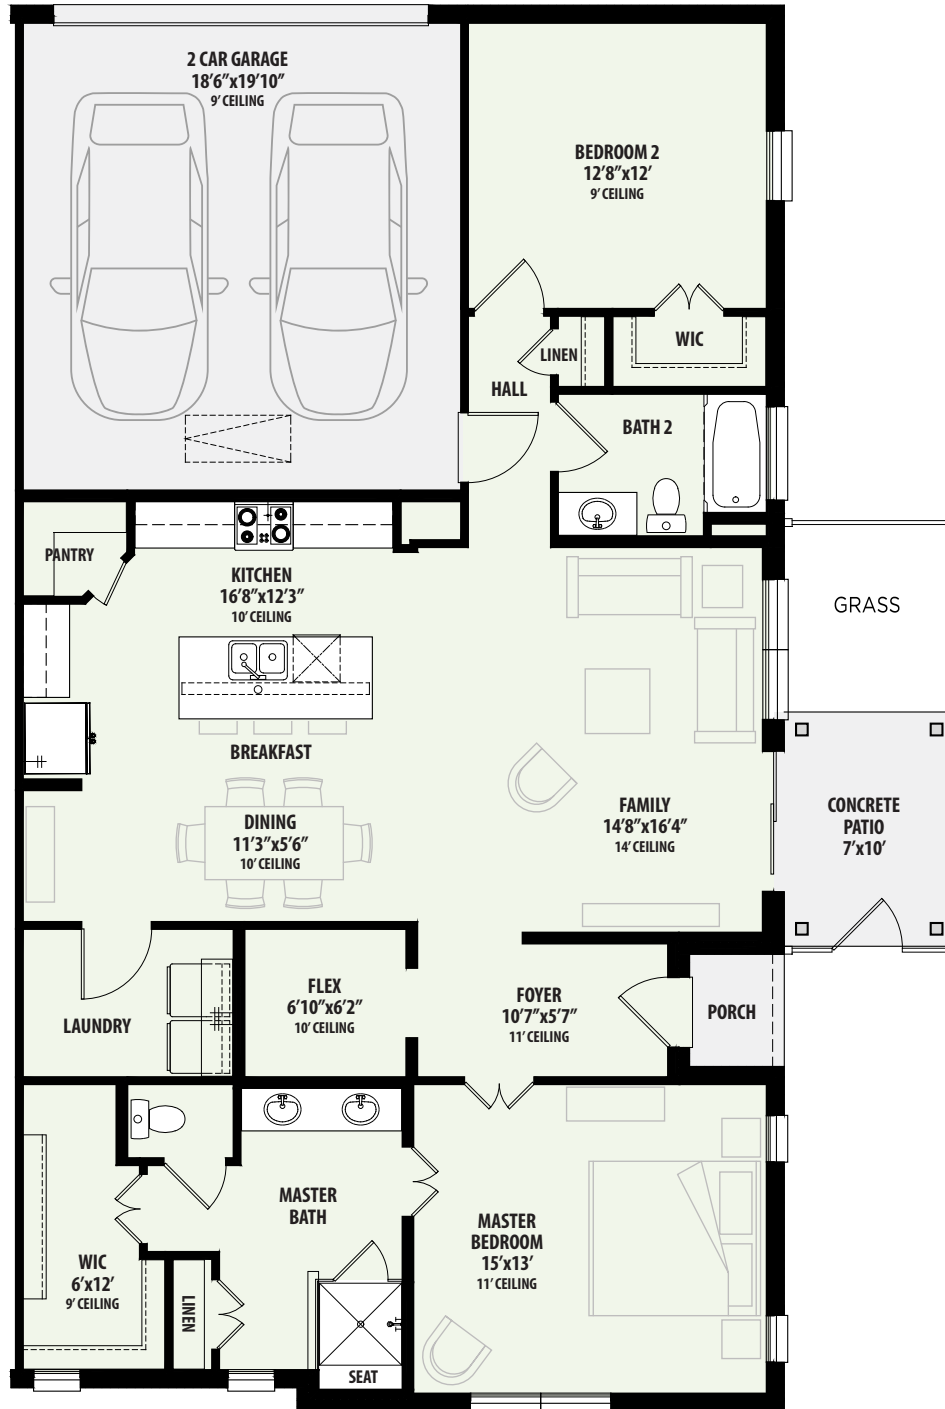

## Windsong Ranch

PLAN 3331 C  
2 Bed / 2 Bath / 2 Car Garage  
TOTAL A/C SQ. FT. 1,548

All square footages and room dimensions are approximate. Prices, products and specifications are subject to change without notice. Some features shown on the floor plan may be options, please refer to the list of standard features for complete list. Landscaping is not accurately reflected on floor plan.