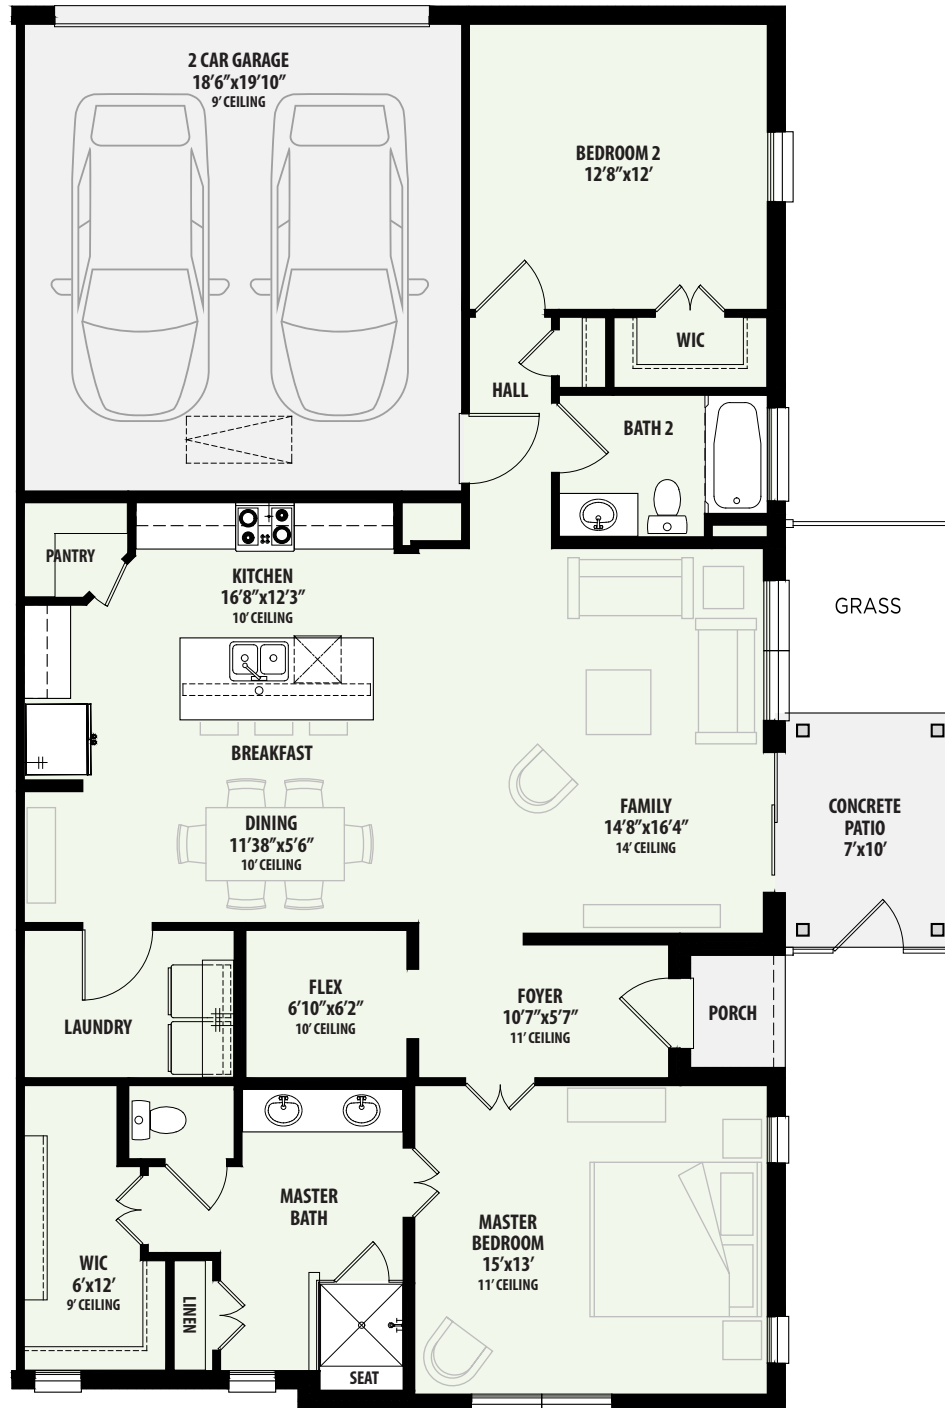

Venice Riverset

PLAN 3331 B
2 Bed / 2 Bath / 2 Car Garage
TOTAL A/C SQ. FT. 1,548

All square footages and room dimensions are approximate. Prices, products and specifications are subject to change without notice. Some features shown on the floor plan may be options, please refer to the list of standard features for complete list. Landscaping is not accurately reflected on floor plan.

GRENADIER HOMES
Go Ahead, Live Your Best.

GRENADIERHOMES.COM

Venice Riverset

PLAN 3331 B
Available Options

NOTES: ❶ Options only available on new builds. ❷ Patio options may be available for inventory homes as well as new builds. See Sales Counselor for details. ❸ Slope in shower.

All square footages and room dimensions are approximate. Prices, products and specifications are subject to change without notice. Some features shown on the floor plan may be options, please refer to the list of standard features for complete list. Landscaping is not accurately reflected on floor plan.