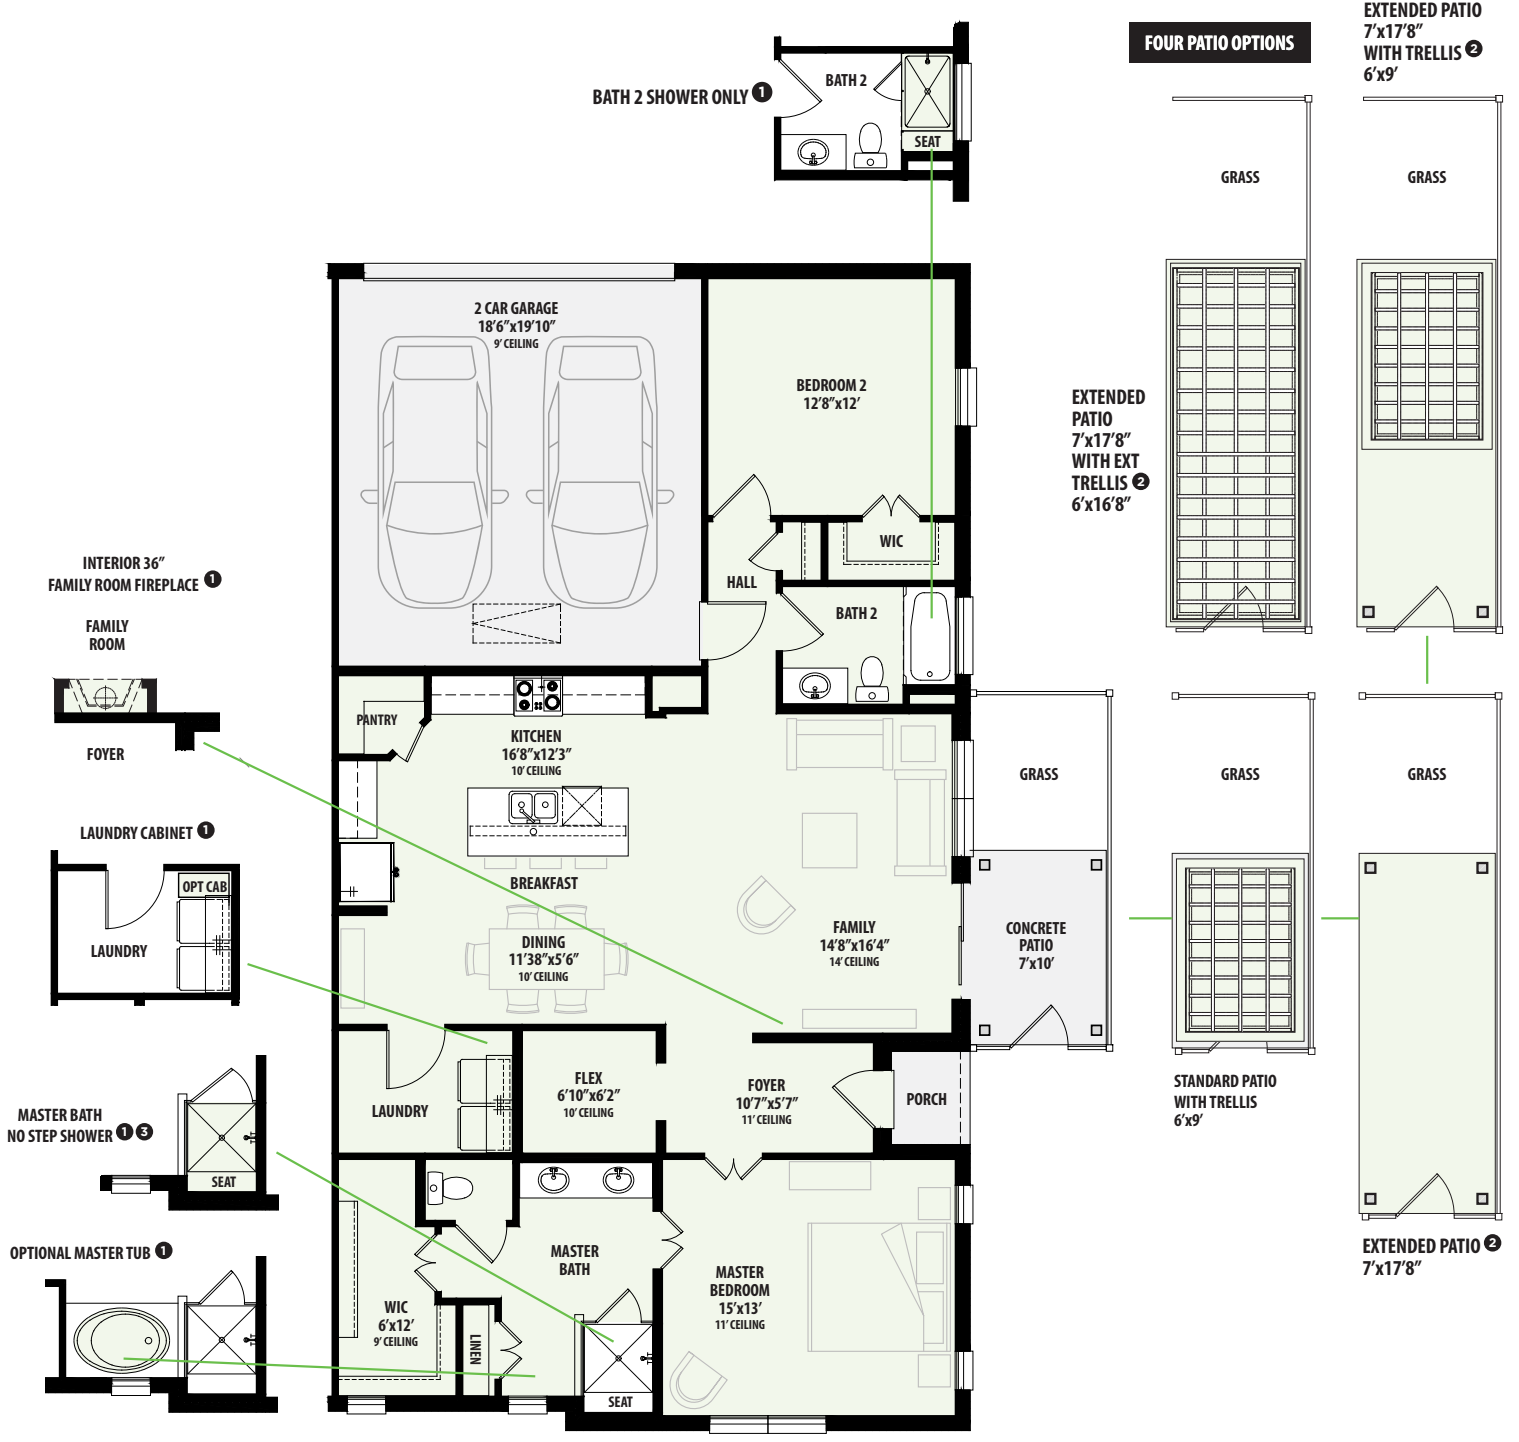

Venice Riverset

PLAN 3331 B
2 Bed / 2 Bath / 2 Car Garage
TOTAL A/C SQ. FT. 1,548

All square footages and room dimensions are approximate. Prices, products and specifications are subject to change without notice. Some features shown on the floor plan may be options, please refer to the list of standard features for complete list. Landscaping is not accurately reflected on floor plan.

GRENADIER HOMES
Go Ahead, Live Your Best.

GRENADIERHOMES.COM

Venice Riverset

PLAN 3331 B
Available Options

NOTES: ❶ Options only available on new builds. ❷ Patio options may be available for inventory homes as well as new builds. See Sales Counselor for details. ❸ Slope in shower.

All square footages and room dimensions are approximate. Prices, products and specifications are subject to change without notice. Some features shown on the floor plan may be options, please refer to the list of standard features for complete list. Landscaping is not accurately reflected on floor plan.