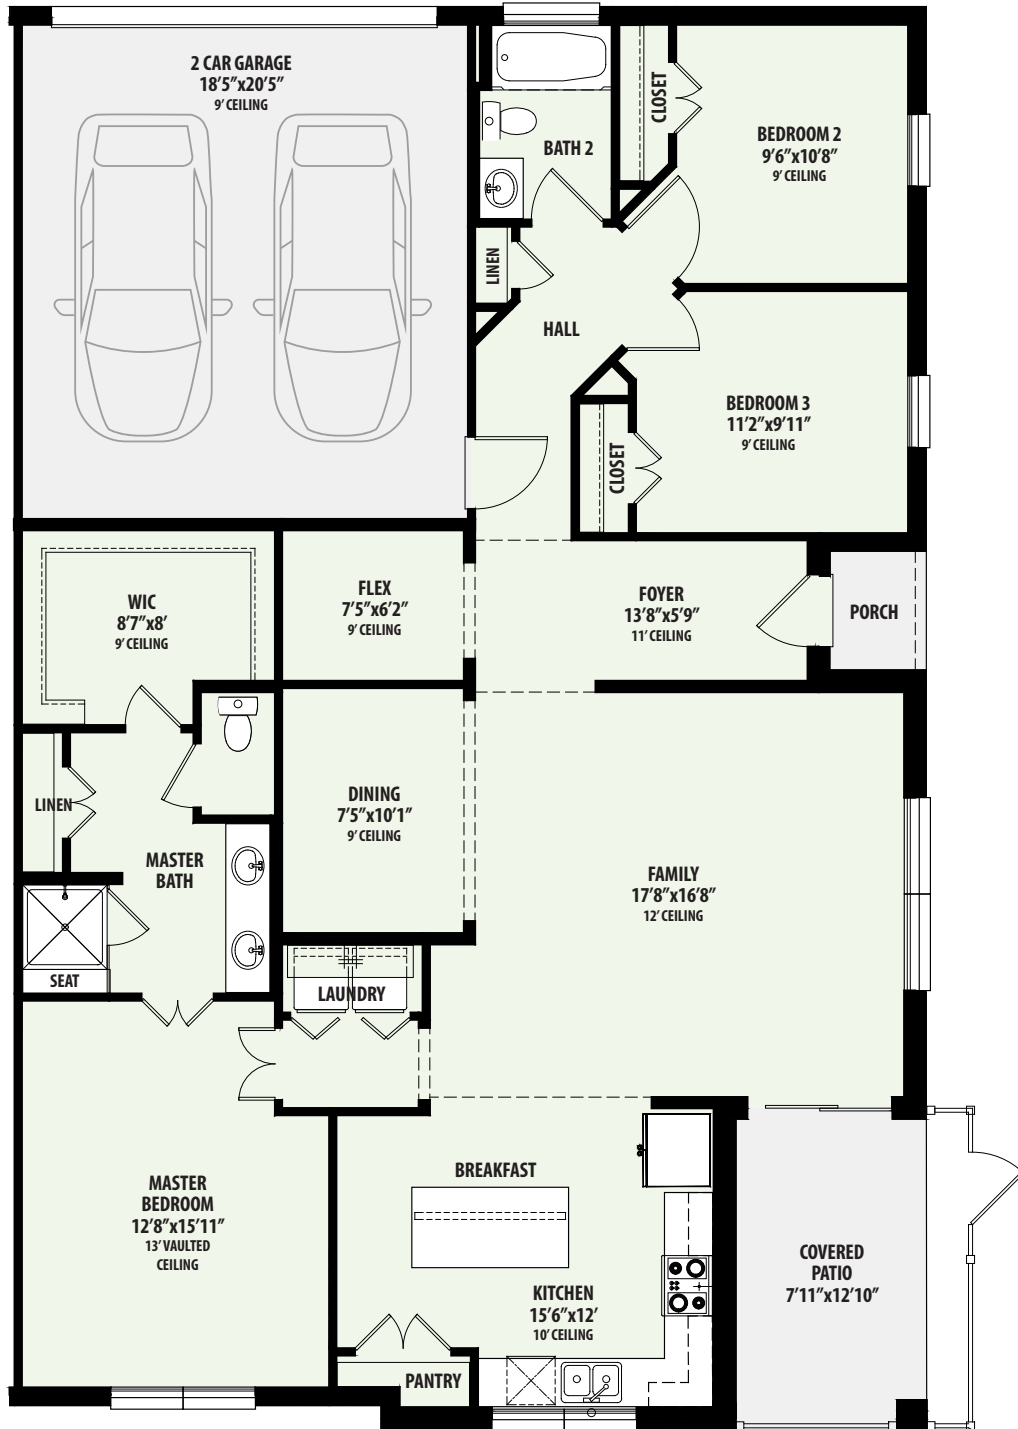

Geneva

Windsong Ranch

PLAN 3841 C
3 Bed / 2 Bath / 2 Car Garage
TOTAL A/C SQ. FT. 1,702

All square footages and room dimensions are approximate. Prices, products and specifications are subject to change without notice. Some features shown on the floor plan may be options, please refer to the list of standard features for complete list. Landscaping is not accurately reflected on floor plan.