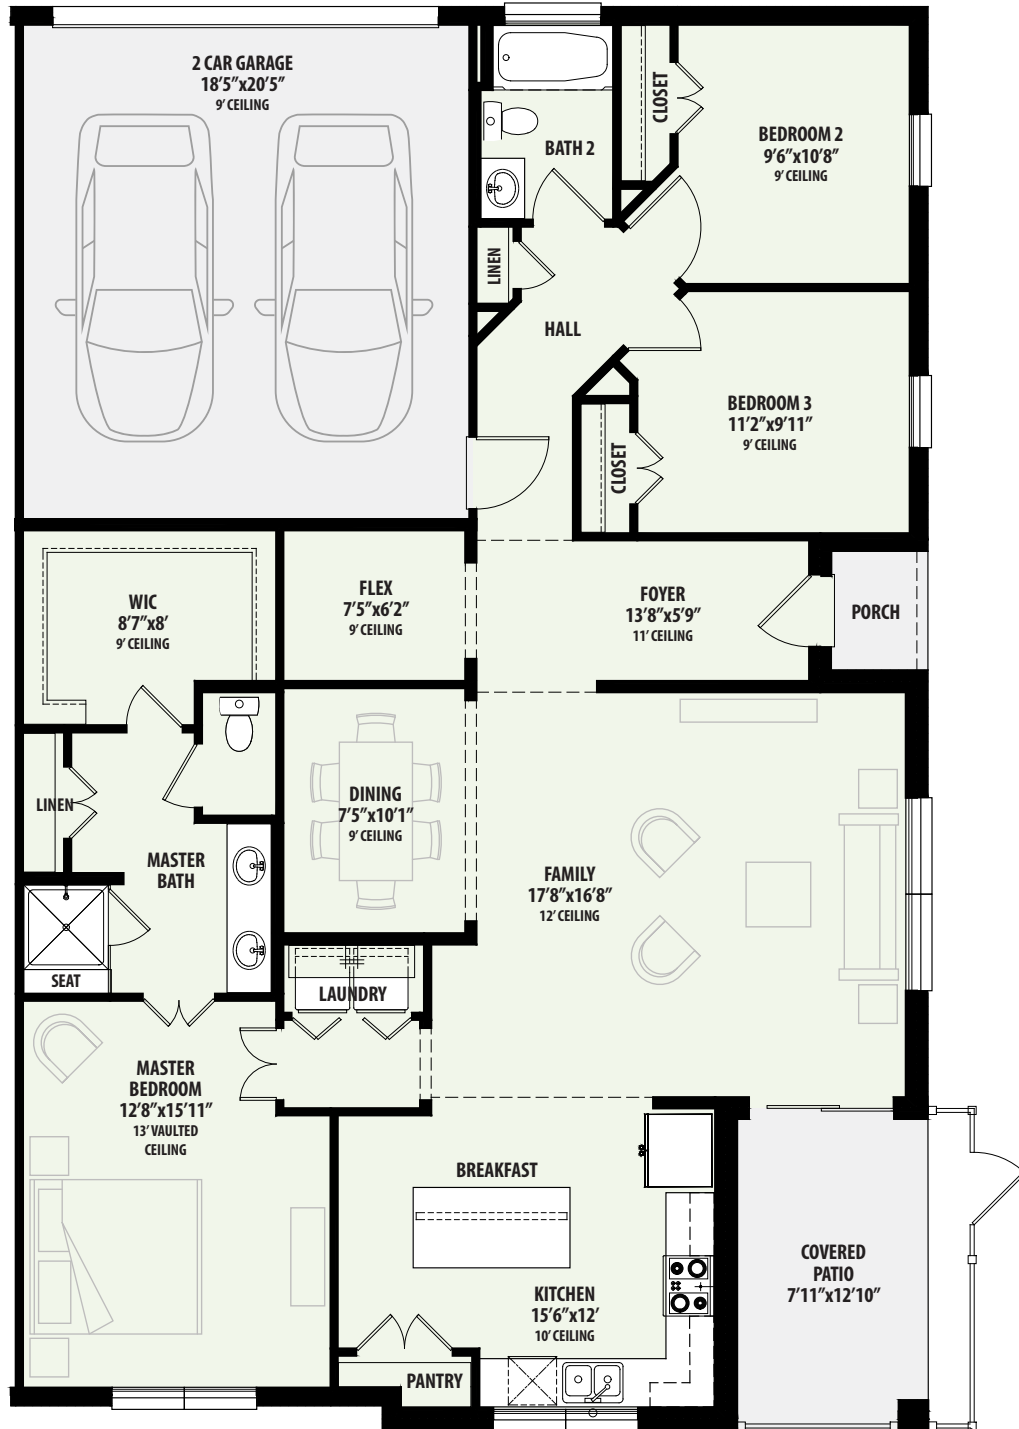

Geneva

Windsong Ranch

PLAN 3841 C
3 Bed / 2 Bath / 2 Car Garage
TOTAL A/C SQ. FT. 1,702

All square footages and room dimensions are approximate. Prices, products and specifications are subject to change without notice. Some features shown on the floor plan may be options, please refer to the list of standard features for complete list. Landscaping is not accurately reflected on floor plan.