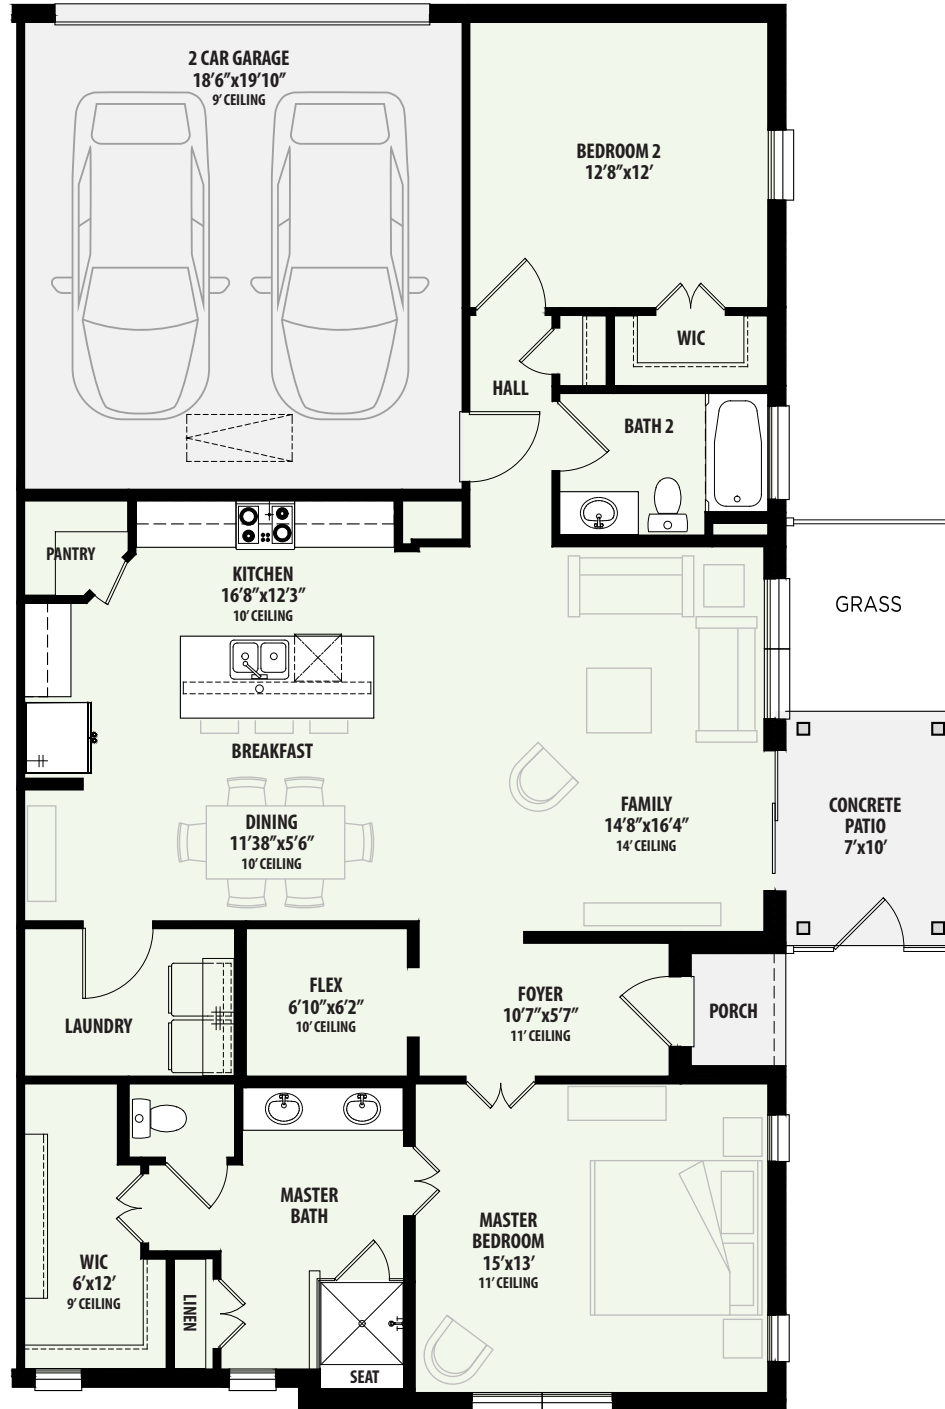

# Venice Riverset

PLAN 3331 B  
2 Bed / 2 Bath / 2 Car Garage  
TOTAL A/C SQ. FT. 1,548

All square footages and room dimensions are approximate. Prices, products and specifications are subject to change without notice. Some features shown on the floor plan may be options, please refer to the list of standard features for complete list. Landscaping is not accurately reflected on floor plan.