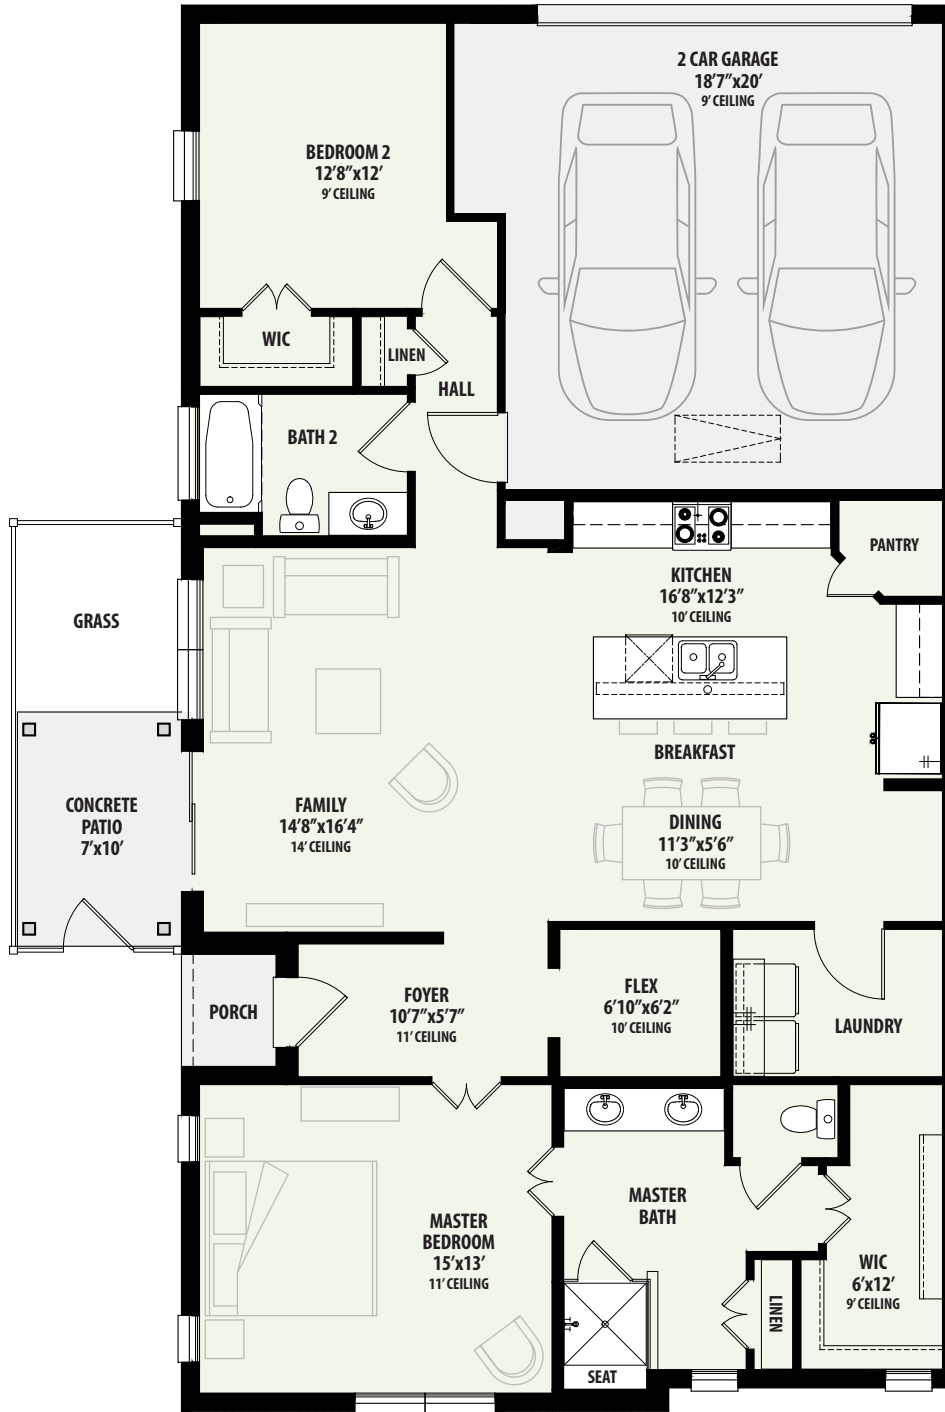

Athens Woodbridge

PLAN 3341-A
2 Bed / 2 Bath / 2 Car Garage
TOTAL A/C SQ. FT. 1,522

VILLAS

All square footages and room dimensions are approximate. Prices, products and specifications are subject to change without notice. Some features shown on the floor plan may be options, please refer to the list of standard features for complete list. Landscaping is not accurately reflected on floor plan.

GRENADIER HOMES
Go Ahead, Live Your Best.

GRENADIERHOMES.COM

Athens Woodbridge

PLAN 3341-A
Available Options

VILLAS

NOTES: ① Options only available on new builds. ② Patio options may be available for inventory homes as well as new builds. See Sales Counselor for details. ③ Slope in shower.

All square footages and room dimensions are approximate. Prices, products and specifications are subject to change without notice. Some features shown on the floor plan may be options, please refer to the list of standard features for complete list. Landscaping is not accurately reflected on floor plan.