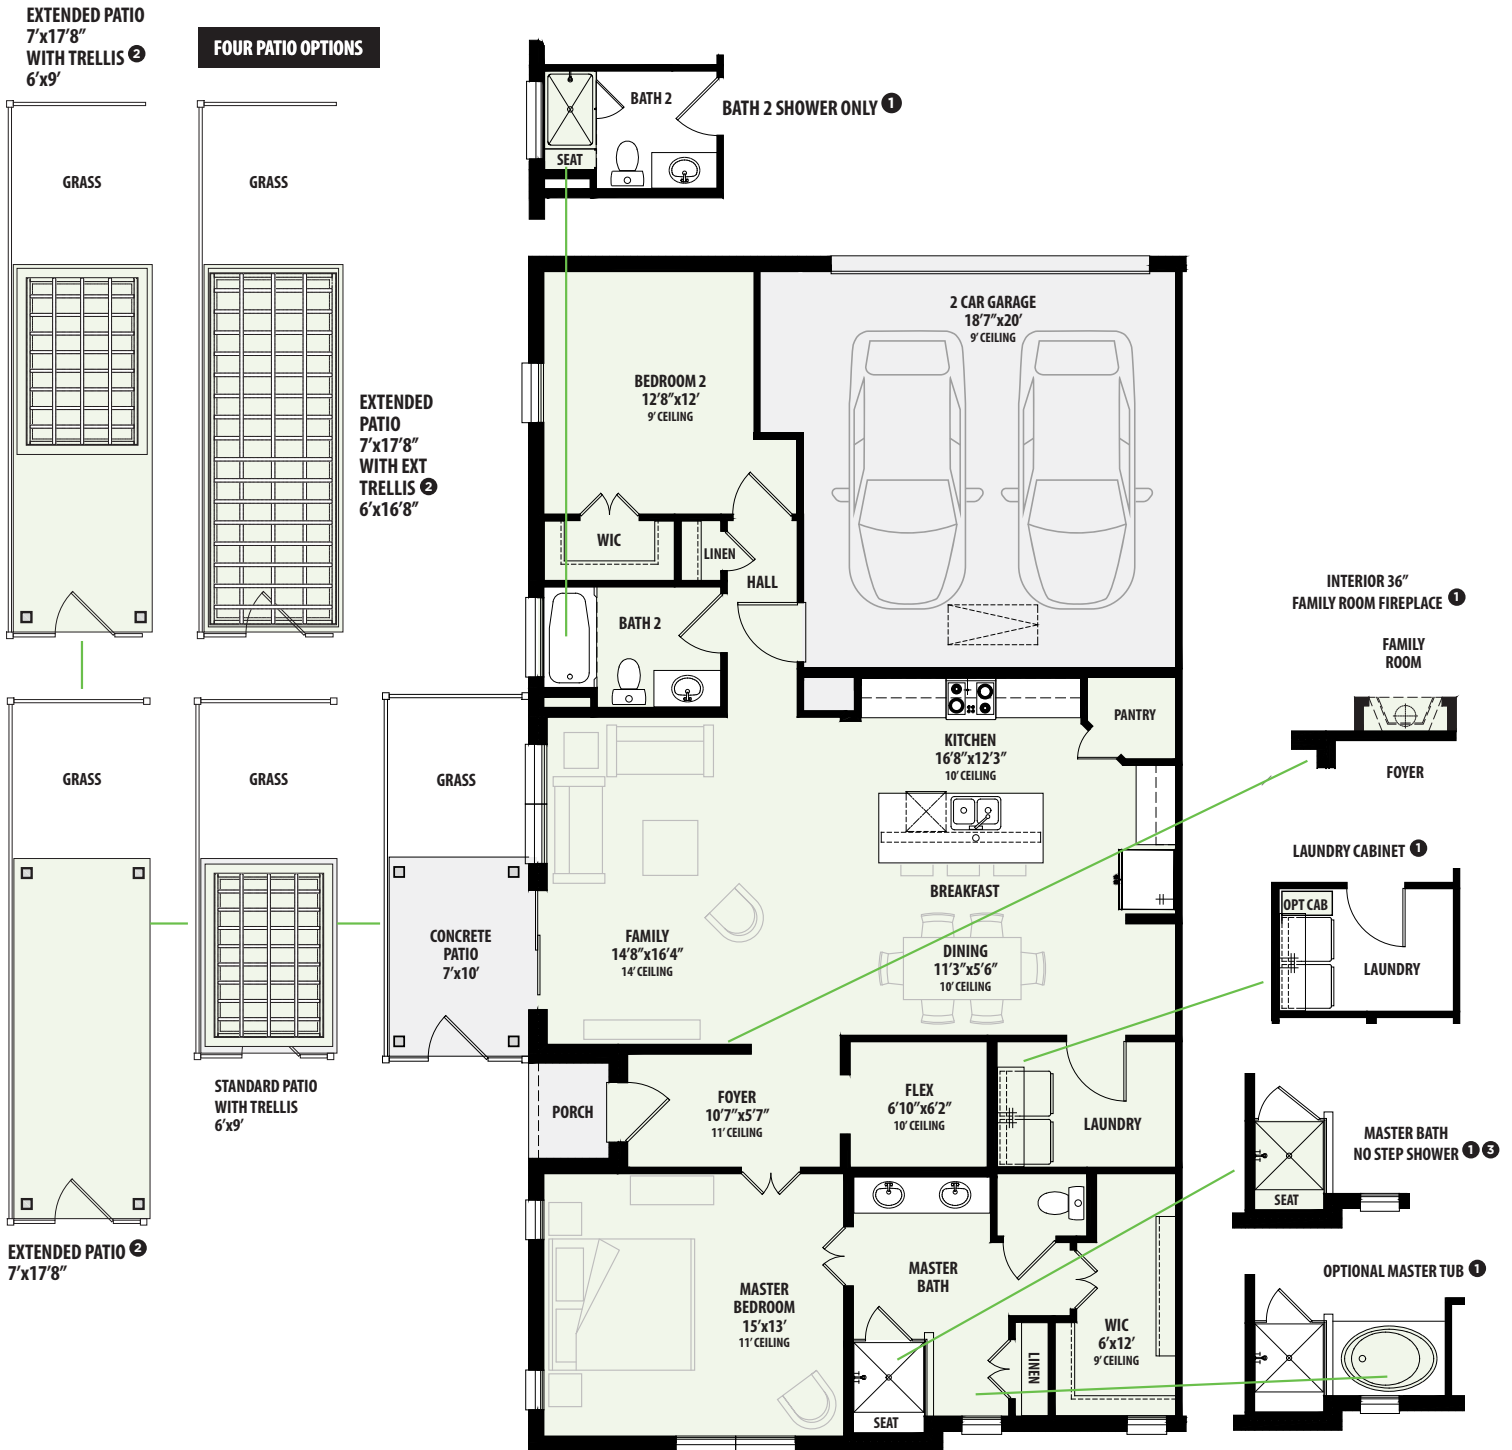

Athens Woodbridge

PLAN 3341-A
2 Bed / 2 Bath / 2 Car Garage
TOTAL A/C SQ. FT. 1,522

VILLAS

All square footages and room dimensions are approximate. Prices, products and specifications are subject to change without notice. Some features shown on the floor plan may be options, please refer to the list of standard features for complete list. Landscaping is not accurately reflected on floor plan.

GRENADIER HOMES
Go Ahead, Live Your Best.

GRENADIERHOMES.COM

Athens Woodbridge

PLAN 3341-A
Available Options

VILLAS

NOTES: ① Options only available on new builds. ② Patio options may be available for inventory homes as well as new builds. See Sales Counselor for details. ③ Slope in shower.

All square footages and room dimensions are approximate. Prices, products and specifications are subject to change without notice. Some features shown on the floor plan may be options, please refer to the list of standard features for complete list. Landscaping is not accurately reflected on floor plan.