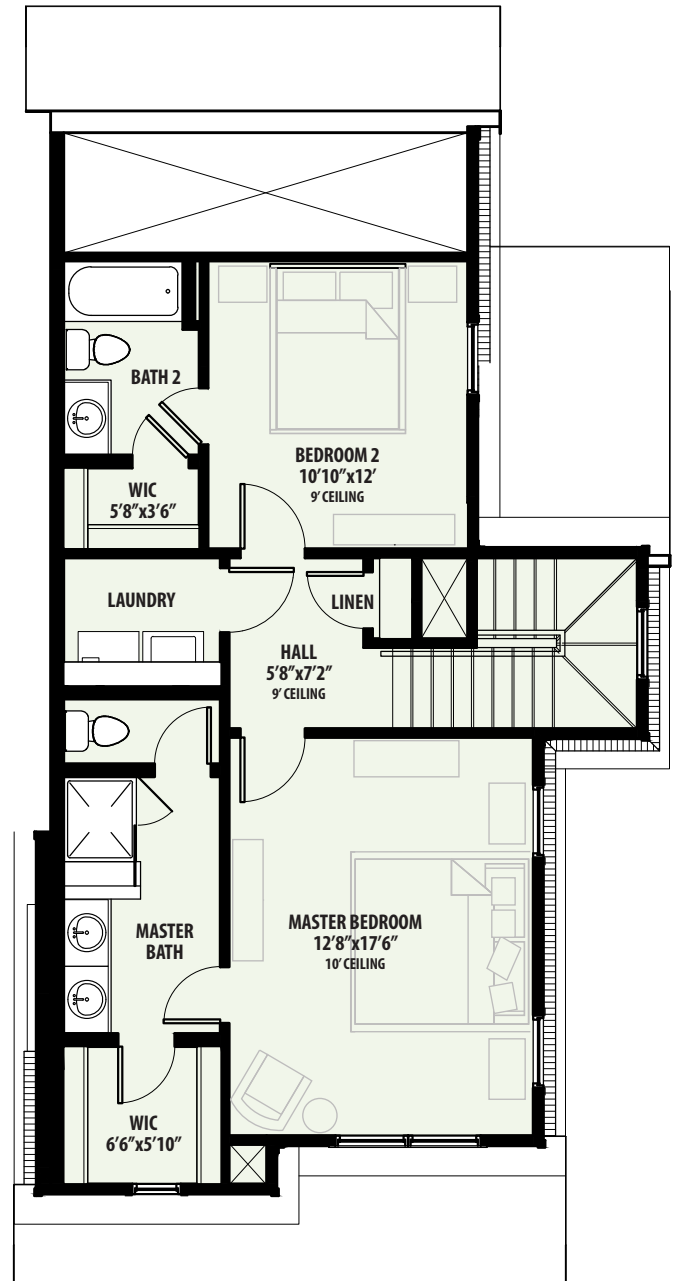

# Fuji Woodbridge

PLAN 2512  
2 Bed / 2.5 Bath / 2 Car Garage  
TOTAL A/C SQ. FT. 1,329

TOWNHOMES

All square footages and room dimensions are approximate. Prices, products and specifications are subject to change without notice. Some features shown on the floor plan may be options, please refer to the list of standard features for complete list. Landscaping is not accurately reflected on floor plan.

# Fuji Woodbridge

PLAN 2512  
Available Options

TOWNHOMES

**NOTES:** ① Options only available on new builds. ② Patio options may be available for inventory homes as well as new builds. See Sales Counselor for details.

All square footages and room dimensions are approximate. Prices, products and specifications are subject to change without notice. Some features shown on the floor plan may be options, please refer to the list of standard features for complete list. Landscaping is not accurately reflected on floor plan.