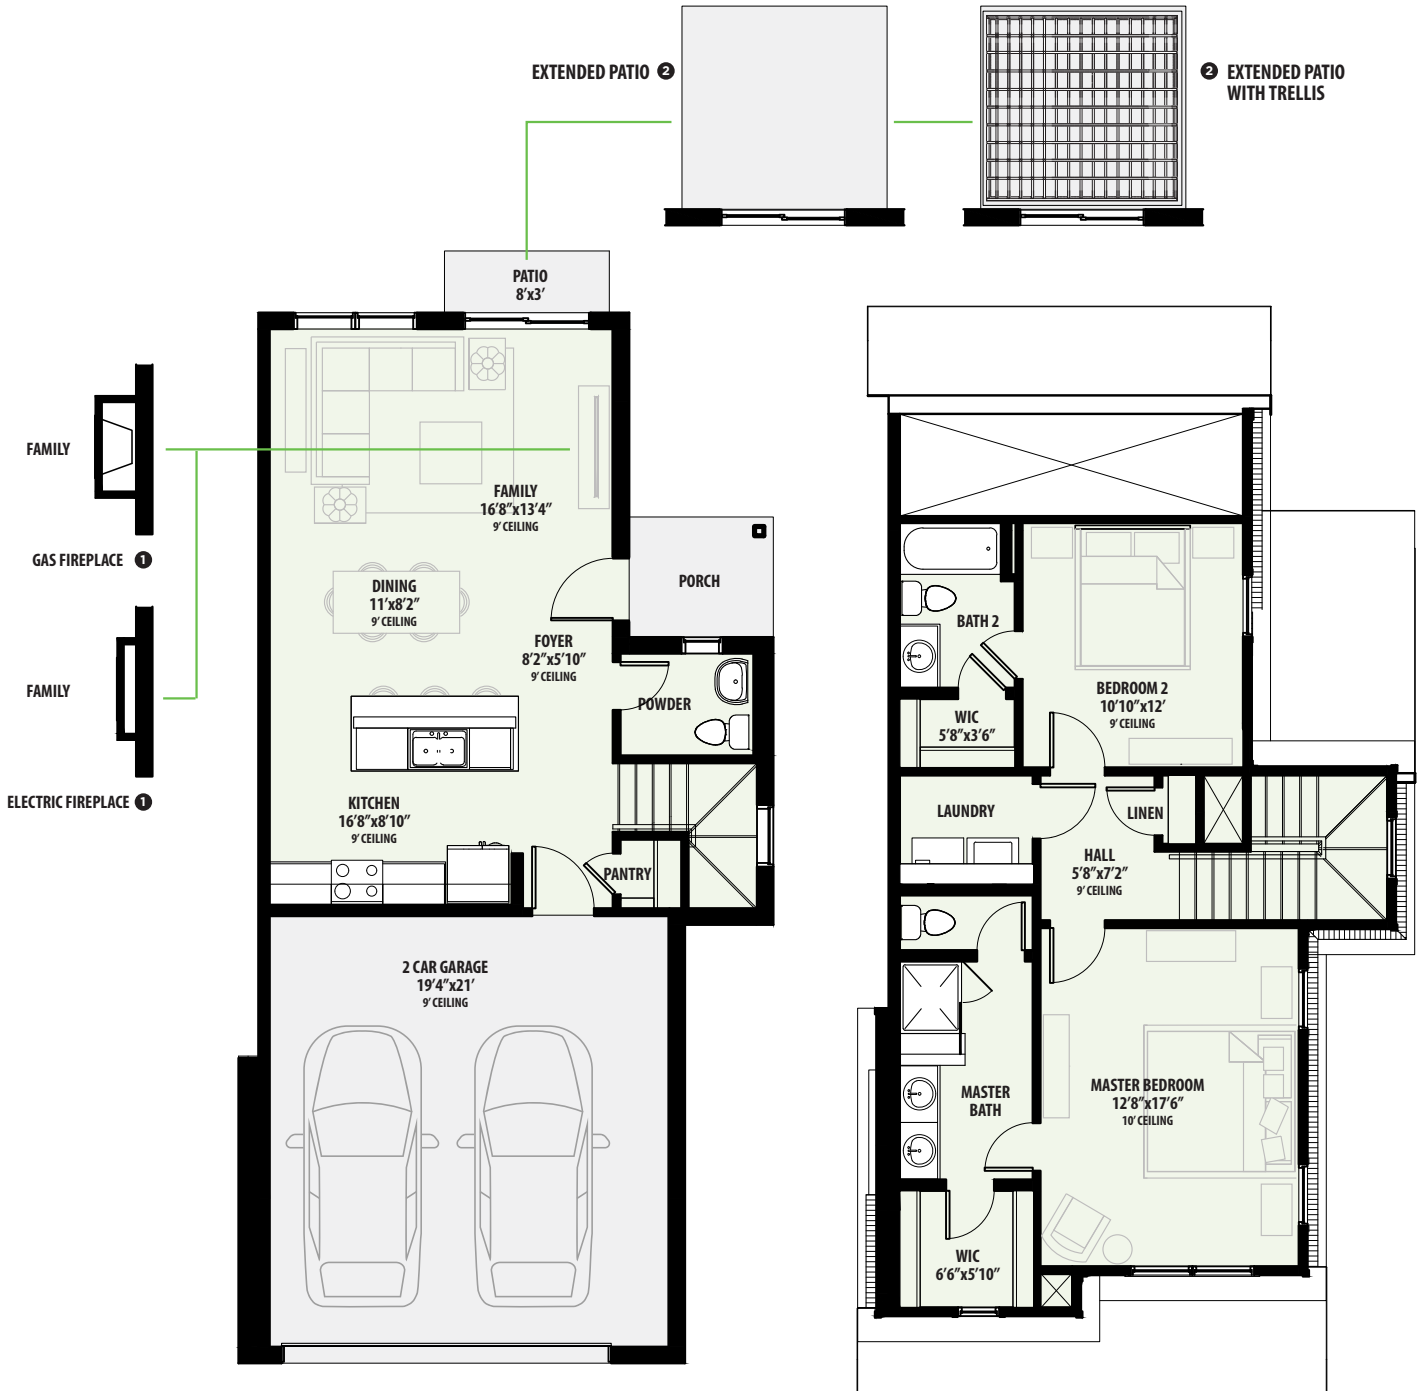

# Fuji Woodbridge

PLAN 2512  
2 Bed / 2.5 Bath / 2 Car Garage  
TOTAL A/C SQ. FT. 1,329

TOWNHOMES

All square footages and room dimensions are approximate. Prices, products and specifications are subject to change without notice. Some features shown on the floor plan may be options, please refer to the list of standard features for complete list. Landscaping is not accurately reflected on floor plan.

# Fuji Woodbridge

PLAN 2512  
Available Options

TOWNHOMES

**NOTES:** ① Options only available on new builds. ② Patio options may be available for inventory homes as well as new builds. See Sales Counselor for details.

All square footages and room dimensions are approximate. Prices, products and specifications are subject to change without notice. Some features shown on the floor plan may be options, please refer to the list of standard features for complete list. Landscaping is not accurately reflected on floor plan.