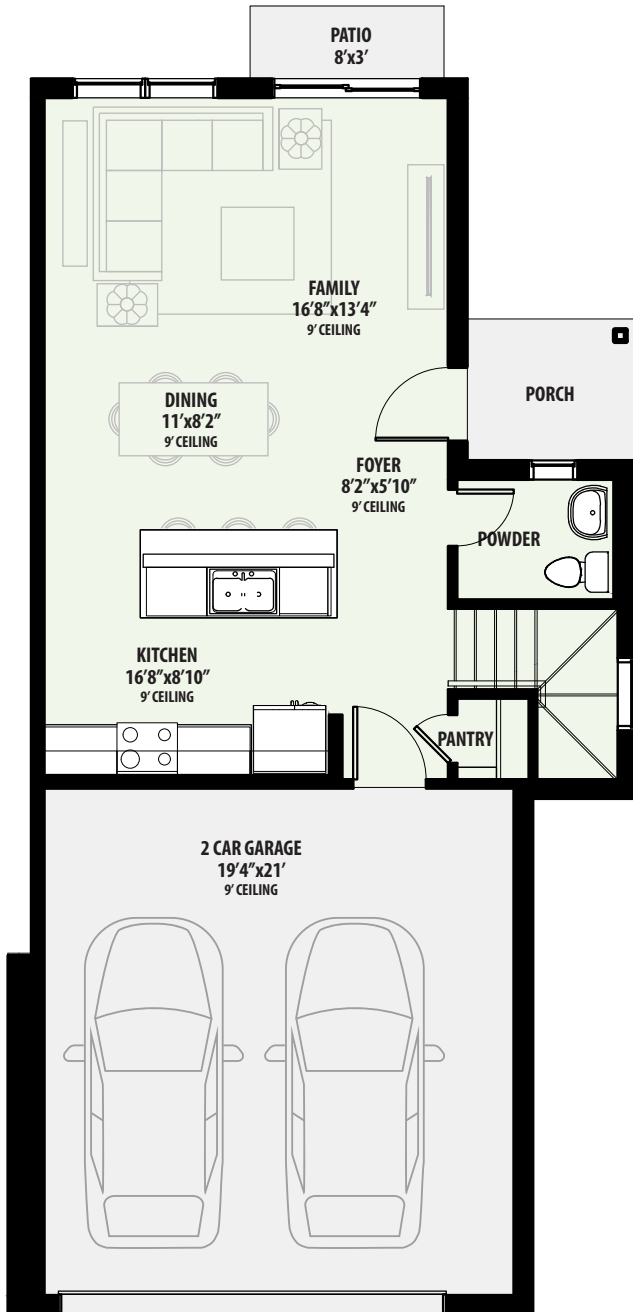

# Fuji Woodbridge

PLAN 2512  
2 Bed / 2.5 Bath / 2 Car Garage  
TOTAL A/C SQ. FT. 1,329

TOWNHOMES

All square footages and room dimensions are approximate. Prices, products and specifications are subject to change without notice. Some features shown on the floor plan may be options, please refer to the list of standard features for complete list. Landscaping is not accurately reflected on floor plan.

All square footages and room dimensions are approximate. Prices, products and specifications are subject to change without notice. Some features shown on the floor plan may be options, please refer to the list of standard features for complete list. Landscaping is not accurately reflected on floor plan.