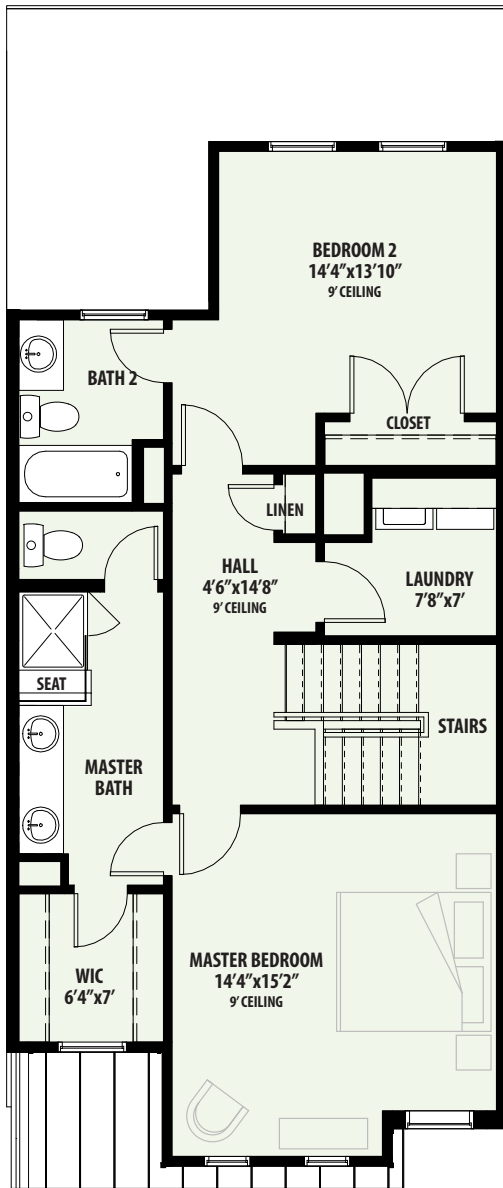

# Bauhaus Windsong Ranch

PLAN 2210 C  
2 Bed / 2.5 Bath / 2 Car Garage  
TOTAL A/C SQ. FT. 1,415

TOWNHOMES

All square footages and room dimensions are approximate. Prices, products and specifications are subject to change without notice. Some features shown on the floor plan may be options, please refer to the list of standard features for complete list. Landscaping is not accurately reflected on floor plan.

All square footages and room dimensions are approximate. Prices, products and specifications are subject to change without notice. Some features shown on the floor plan may be options, please refer to the list of standard features for complete list. Landscaping is not accurately reflected on floor plan.