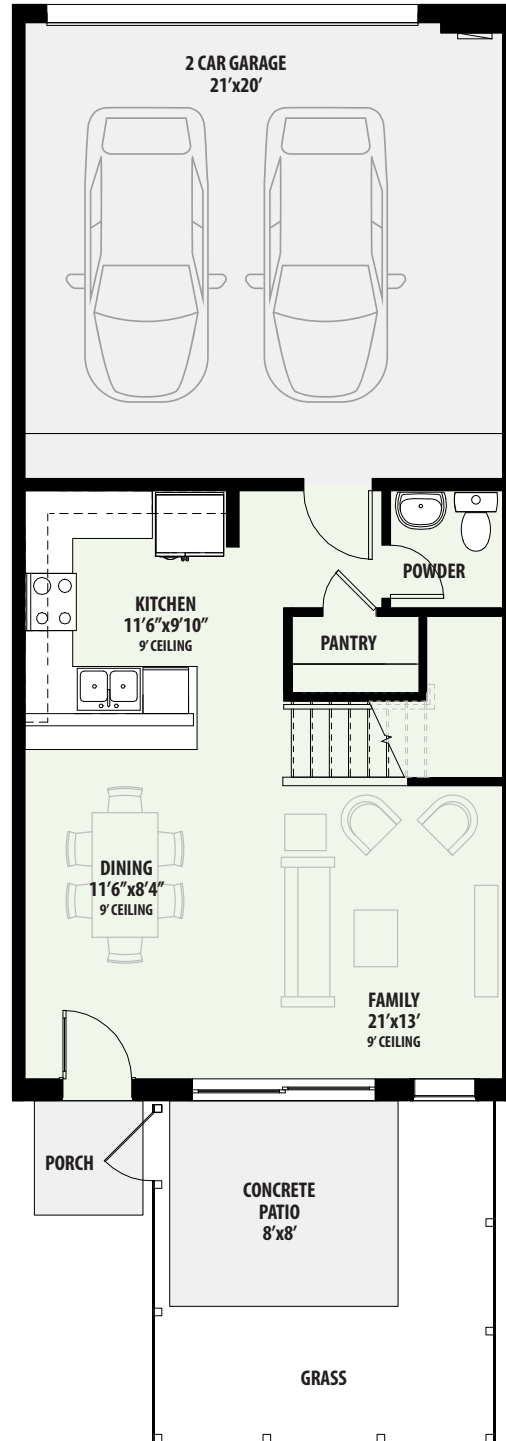

# Bauhaus Windsong Ranch

PLAN 2210 C  
2 Bed / 2.5 Bath / 2 Car Garage  
TOTAL A/C SQ. FT. 1,415

TOWNHOMES

All square footages and room dimensions are approximate. Prices, products and specifications are subject to change without notice. Some features shown on the floor plan may be options, please refer to the list of standard features for complete list. Landscaping is not accurately reflected on floor plan.

All square footages and room dimensions are approximate. Prices, products and specifications are subject to change without notice. Some features shown on the floor plan may be options, please refer to the list of standard features for complete list. Landscaping is not accurately reflected on floor plan.