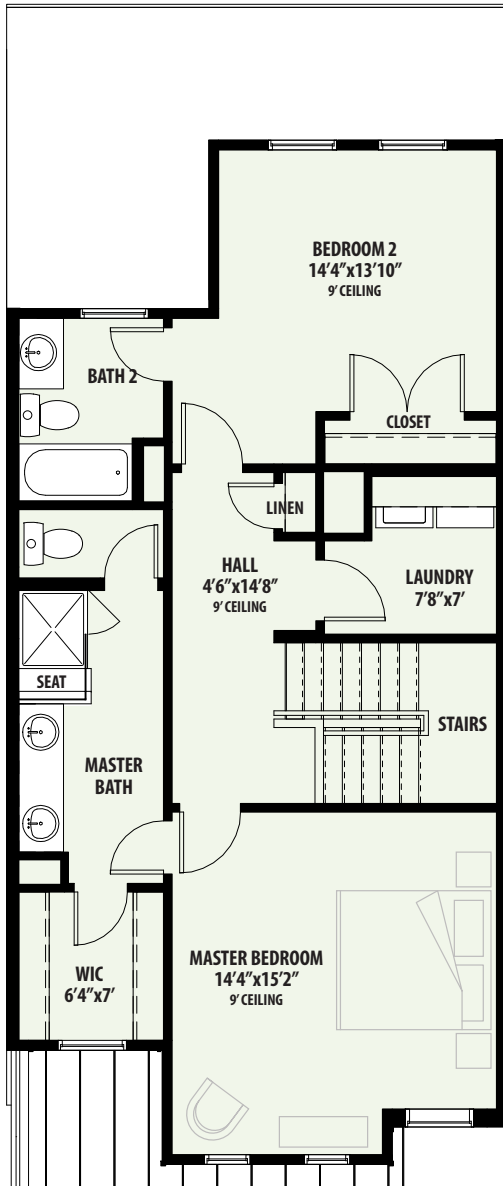

Bauhaus

Windsong Ranch

PLAN 2210 C
2 Bed / 2.5 Bath / 2 Car Garage
TOTAL A/C SQ. FT. 1,415

TOWNHOMES

All square footages and room dimensions are approximate. Prices, products and specifications are subject to change without notice. Some features shown on the floor plan may be options, please refer to the list of standard features for complete list. Landscaping is not accurately reflected on floor plan.

GRENADIER HOMES
Go Ahead, Live Your Best.

GRENADIERHOMES.COM

Bauhaus Windsong Ranch

PLAN 2210 C
Available Options

TOWNHOMES

NOTES: ① Options only available on new builds. ② Patio options may be available for inventory homes as well as new builds. See Sales Counselor for details.

All square footages and room dimensions are approximate. Prices, products and specifications are subject to change without notice. Some features shown on the floor plan may be options, please refer to the list of standard features for complete list. Landscaping is not accurately reflected on floor plan.