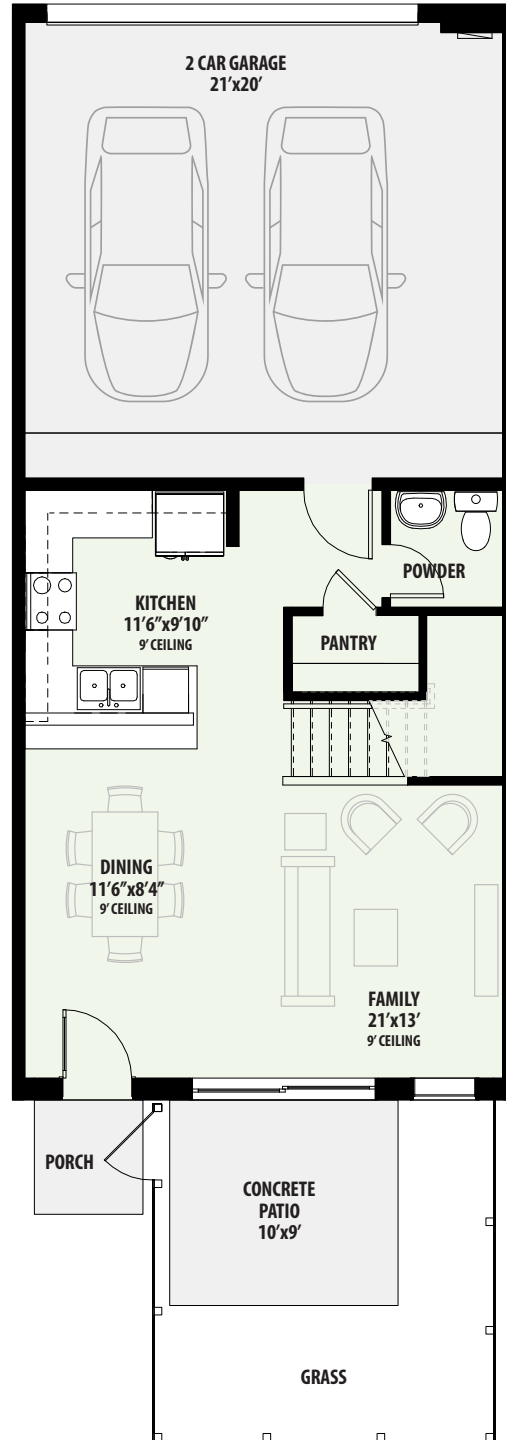

Bauhaus

Windsong Ranch

PLAN 2210 C
2 Bed / 2.5 Bath / 2 Car Garage
TOTAL A/C SQ. FT. 1,415

TOWNHOMES

All square footages and room dimensions are approximate. Prices, products and specifications are subject to change without notice. Some features shown on the floor plan may be options, please refer to the list of standard features for complete list. Landscaping is not accurately reflected on floor plan.

All square footages and room dimensions are approximate. Prices, products and specifications are subject to change without notice. Some features shown on the floor plan may be options, please refer to the list of standard features for complete list. Landscaping is not accurately reflected on floor plan.