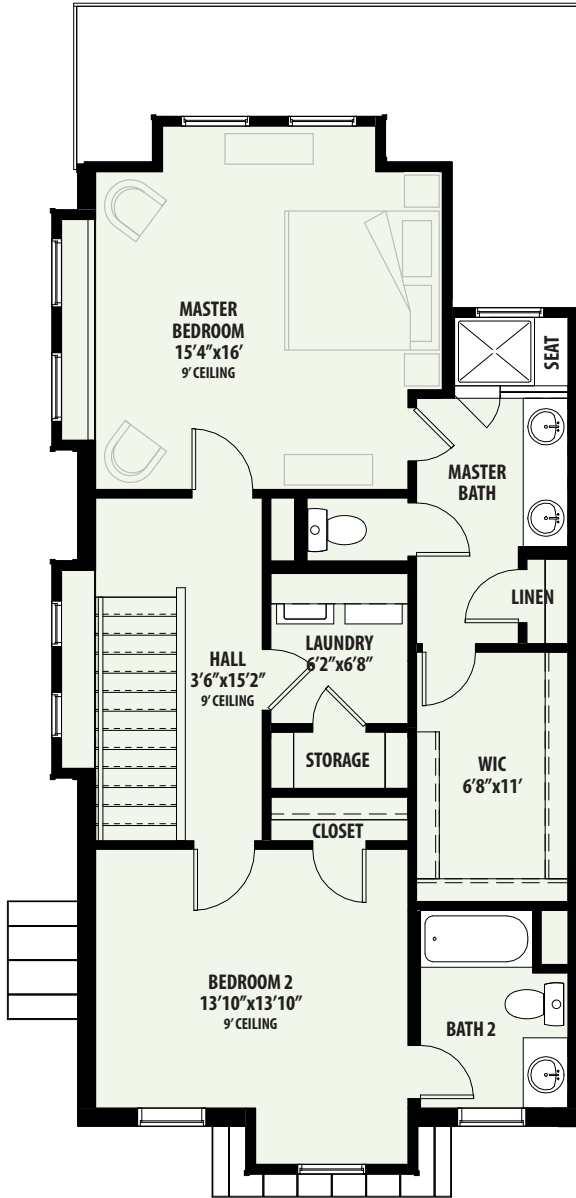

Florentine Windsong Ranch

PLAN 2212 C
2 Bed / 2.5 Bath / 2 Car Garage
TOTAL A/C SQ. FT. 1,481

TOWNHOMES

All square footages and room dimensions are approximate. Prices, products and specifications are subject to change without notice. Some features shown on the floor plan may be options, please refer to the list of standard features for complete list. Landscaping is not accurately reflected on floor plan.

All square footages and room dimensions are approximate. Prices, products and specifications are subject to change without notice. Some features shown on the floor plan may be options, please refer to the list of standard features for complete list. Landscaping is not accurately reflected on floor plan.