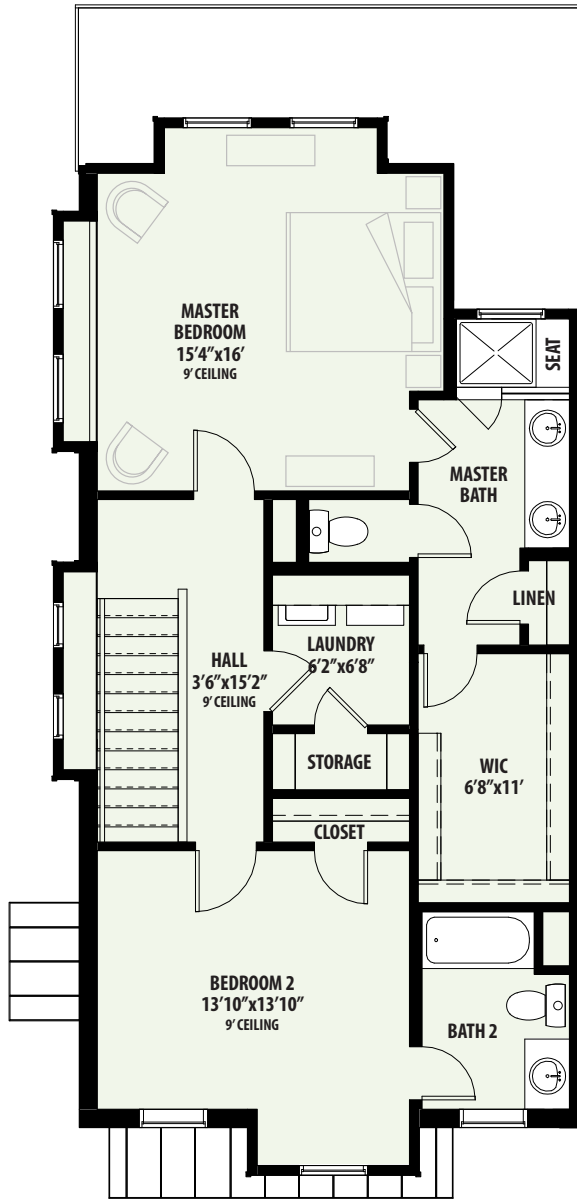

Florentine Windsong Ranch

PLAN 2212 C
2 Bed / 2.5 Bath / 2 Car Garage
TOTAL A/C SQ. FT. 1,481

TOWNHOMES

All square footages and room dimensions are approximate. Prices, products and specifications are subject to change without notice. Some features shown on the floor plan may be options, please refer to the list of standard features for complete list. Landscaping is not accurately reflected on floor plan.

All square footages and room dimensions are approximate. Prices, products and specifications are subject to change without notice. Some features shown on the floor plan may be options, please refer to the list of standard features for complete list. Landscaping is not accurately reflected on floor plan.