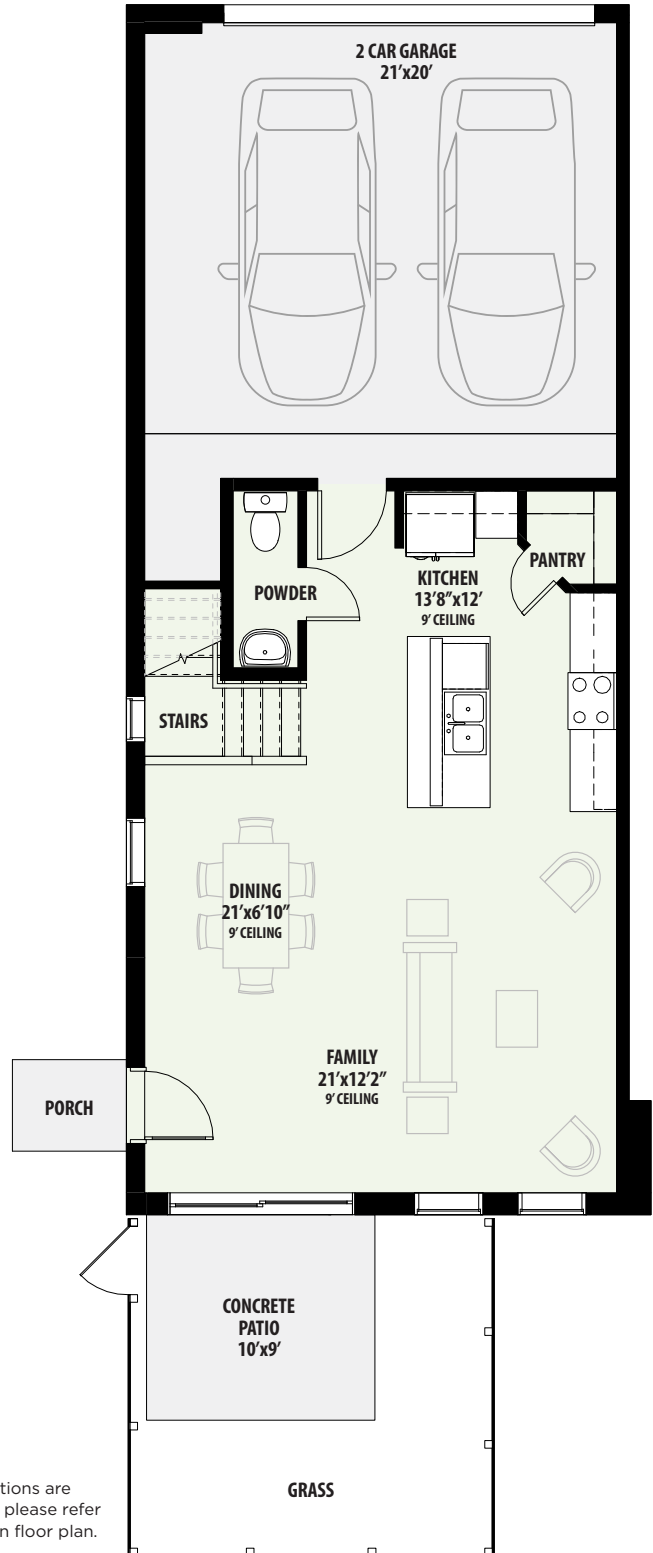

## Windsong Ranch

PLAN 2222 C  
3 Bed / 2.5 Bath / 2 Car Garage  
TOTAL A/C SQ. FT. 1,813

TOWNHOMES

All square footages and room dimensions are approximate. Prices, products and specifications are subject to change without notice. Some features shown on the floor plan may be options, please refer to the list of standard features for complete list. Landscaping is not accurately reflected on floor plan.