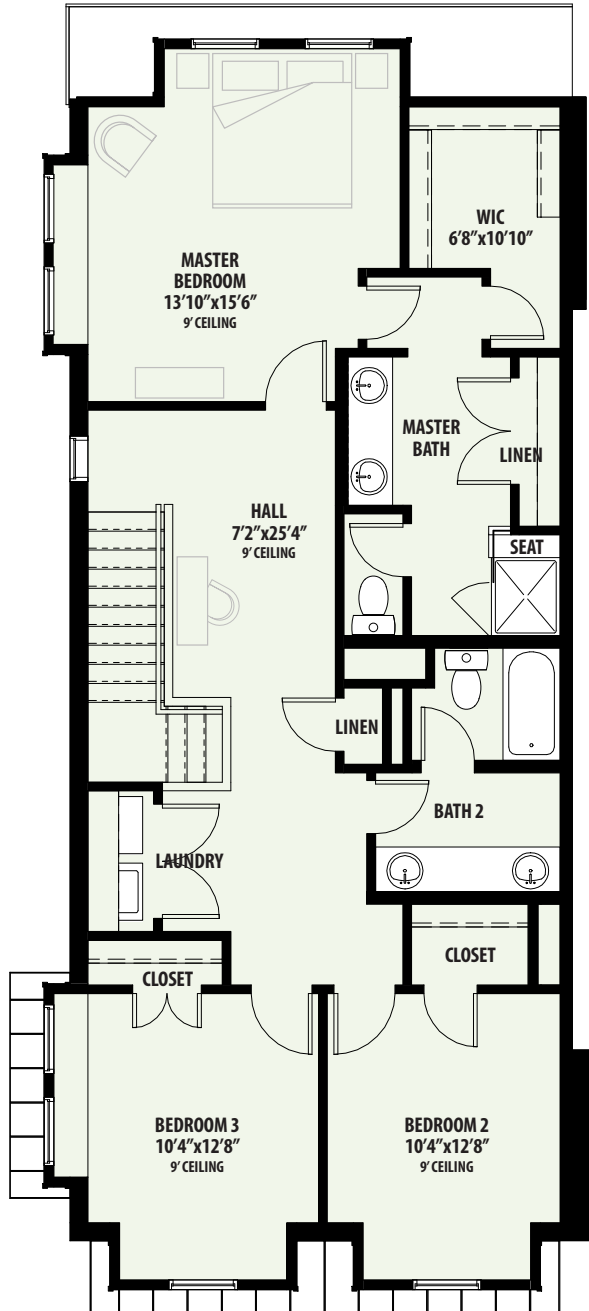

# Mannerist

## Windsong Ranch

PLAN 2222 C  
3 Bed / 2.5 Bath / 2 Car Garage  
TOTAL A/C SQ. FT. 1,813

TOWNHOMES

All square footages and room dimensions are approximate. Prices, products and specifications are subject to change without notice. Some features shown on the floor plan may be options, please refer to the list of standard features for complete list. Landscaping is not accurately reflected on floor plan.