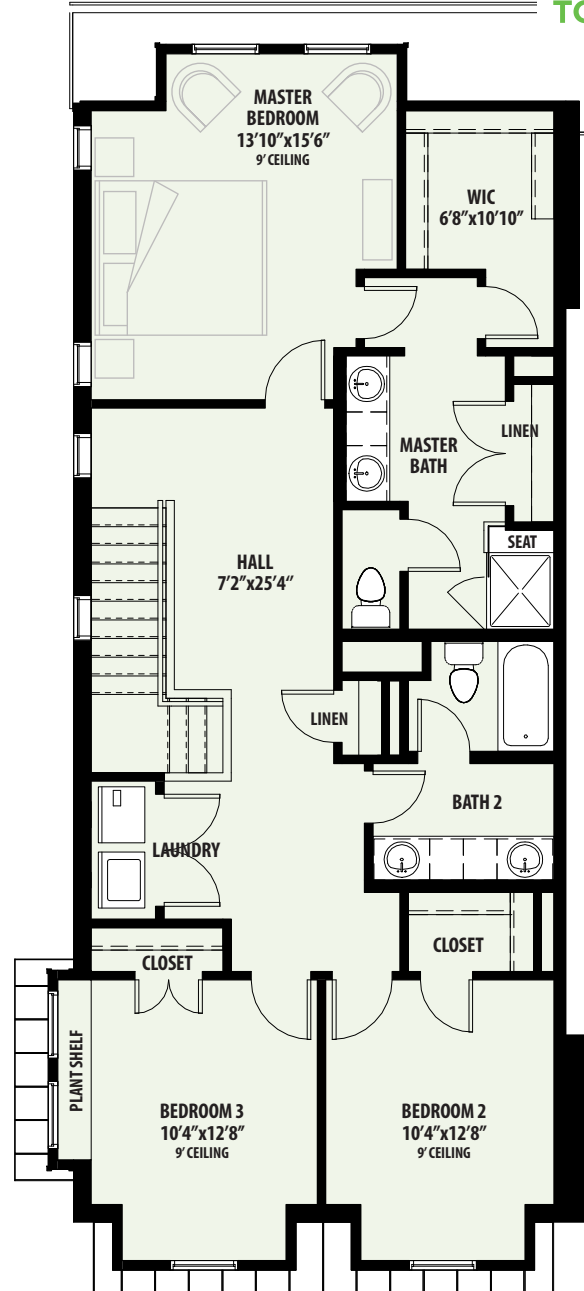

Venetian

Belleza in Mira Lagos

PLAN 2242-B
3 Bed / 2.5 Bath
2 Car Garage
TOTAL A/C SQ. FT. 1,813

TOWNHOMES

SECOND FLOOR

All square footages and room dimensions are approximate. Prices, products and specifications are subject to change without notice. Some features shown on the floor plan may be options, please refer to the list of standard features for complete list. Landscaping is not accurately reflected on floor plan.

GRENADIER HOMES
Go Ahead, Live Your Best.

GRENADIERHOMES.COM

Venetian

Belleza in Mira Lagos

PLAN 2242-B
Available Options

TOWNHOMES

NOTES: ① Options only available on new builds. ② Patio options may be available for inventory homes as well as new builds. See Sales Counselor for details. ③ Slope in shower.

All square footages and room dimensions are approximate. Prices, products and specifications are subject to change without notice. Some features shown on the floor plan may be options, please refer to the list of standard features for complete list. Landscaping is not accurately reflected on floor plan.