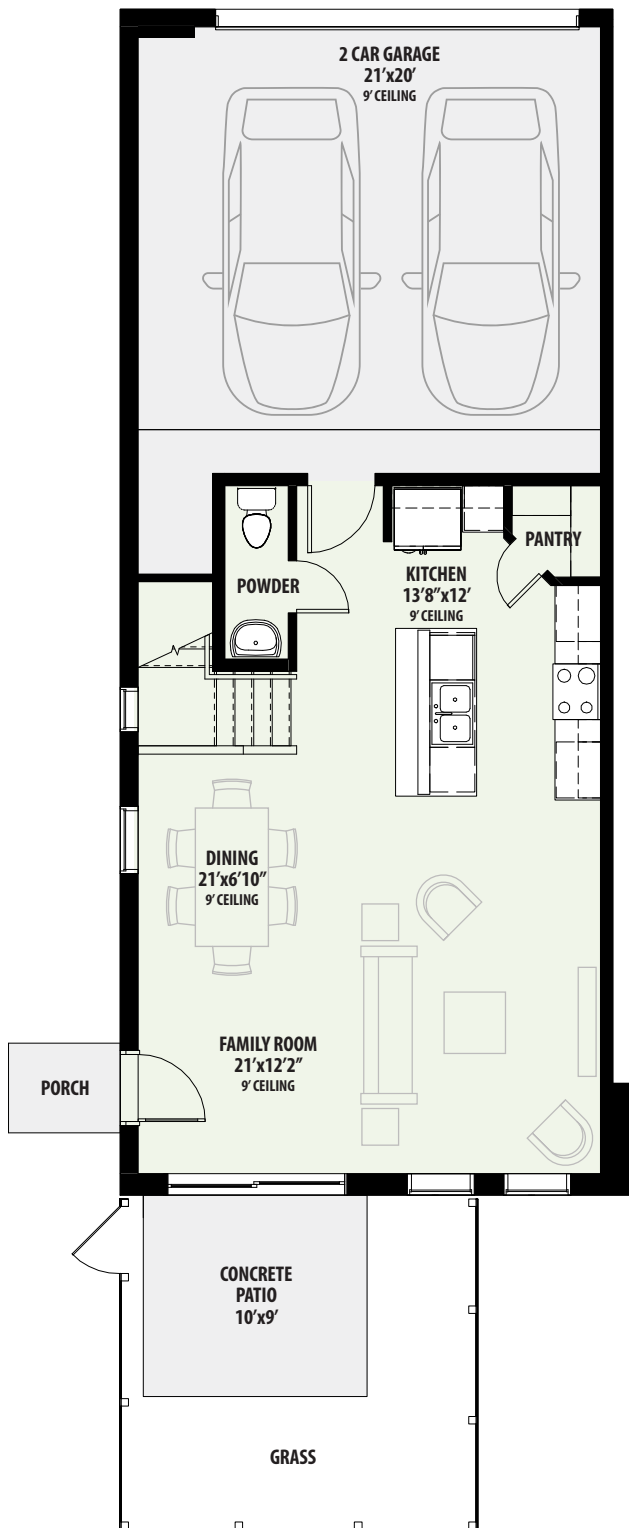

Venetian

Belleza in Mira Lagos

PLAN 2242-B
3 Bed / 2.5 Bath
2 Car Garage
TOTAL A/C SQ. FT. 1,813

TOWNHOMES

SECOND FLOOR

All square footages and room dimensions are approximate. Prices, products and specifications are subject to change without notice. Some features shown on the floor plan may be options, please refer to the list of standard features for complete list. Landscaping is not accurately reflected on floor plan.

GRENADIER HOMES
Go Ahead, Live Your Best.

GRENADIERHOMES.COM

Venetian

Belleza in Mira Lagos

PLAN 2242-B
Available Options

TOWNHOMES

NOTES: ① Options only available on new builds. ② Patio options may be available for inventory homes as well as new builds. See Sales Counselor for details. ③ Slope in shower.

All square footages and room dimensions are approximate. Prices, products and specifications are subject to change without notice. Some features shown on the floor plan may be options, please refer to the list of standard features for complete list. Landscaping is not accurately reflected on floor plan.