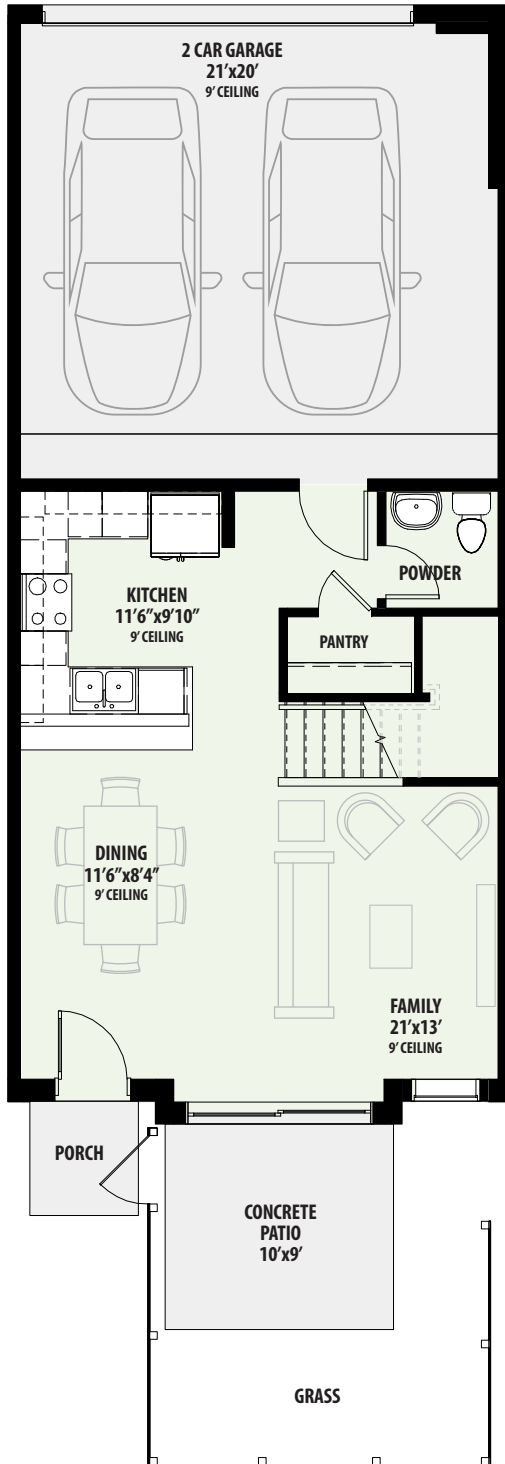

## Belleza in Mira Lagos

**PLAN 2230-B**  
2 Bed / 2.5 Bath  
2 Car Garage  
**TOTAL A/C SQ. FT. 1,422**

**TOWNHOMES**

**SECOND FLOOR**

All square footages and room dimensions are approximate. Prices, products and specifications are subject to change without notice. Some features shown on the floor plan may be options, please refer to the list of standard features for complete list. Landscaping is not accurately reflected on floor plan.