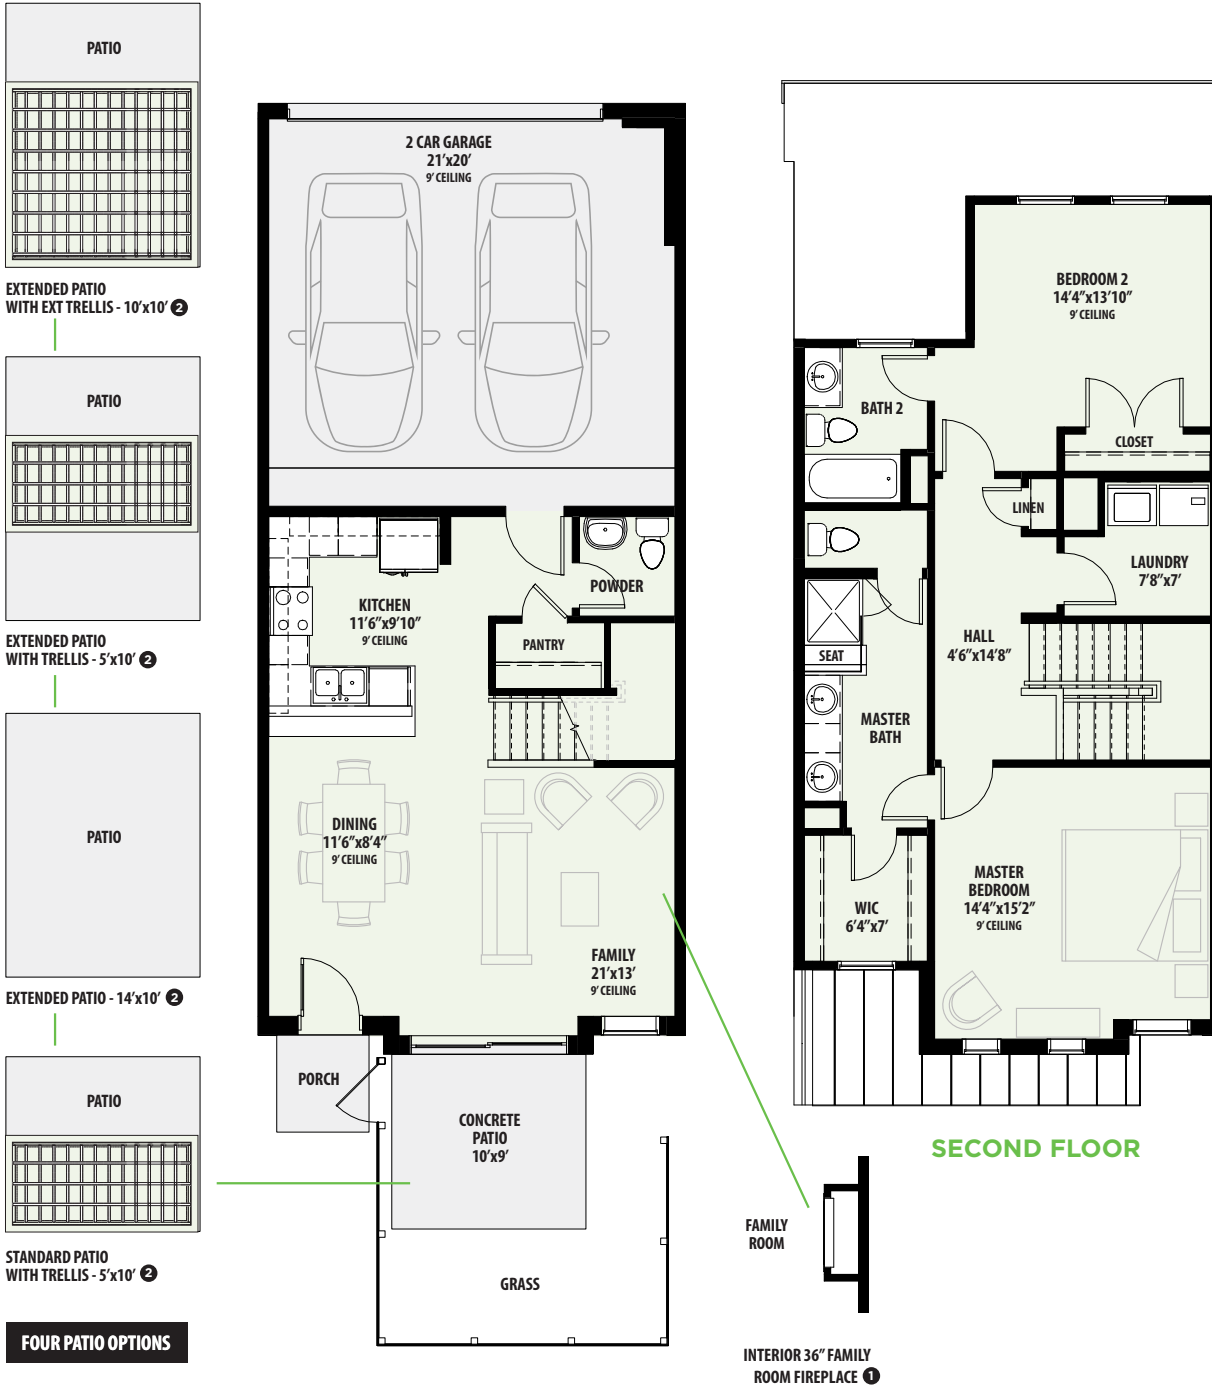

## Belleza in Mira Lagos

**PLAN 2230-B**  
2 Bed / 2.5 Bath  
2 Car Garage  
**TOTAL A/C SQ. FT. 1,422**

**TOWNHOMES**

**SECOND FLOOR**

All square footages and room dimensions are approximate. Prices, products and specifications are subject to change without notice. Some features shown on the floor plan may be options, please refer to the list of standard features for complete list. Landscaping is not accurately reflected on floor plan.

## Belleza in Mira Lagos

PLAN 2230-B  
Available Options

TOWNHOMES

**NOTES:** 1 Options only available on new builds. 2 Patio options may be available for inventory homes as well as new builds. See Sales Counselor for details. 3 Slope in shower.

All square footages and room dimensions are approximate. Prices, products and specifications are subject to change without notice. Some features shown on the floor plan may be options, please refer to the list of standard features for complete list. Landscaping is not accurately reflected on floor plan.