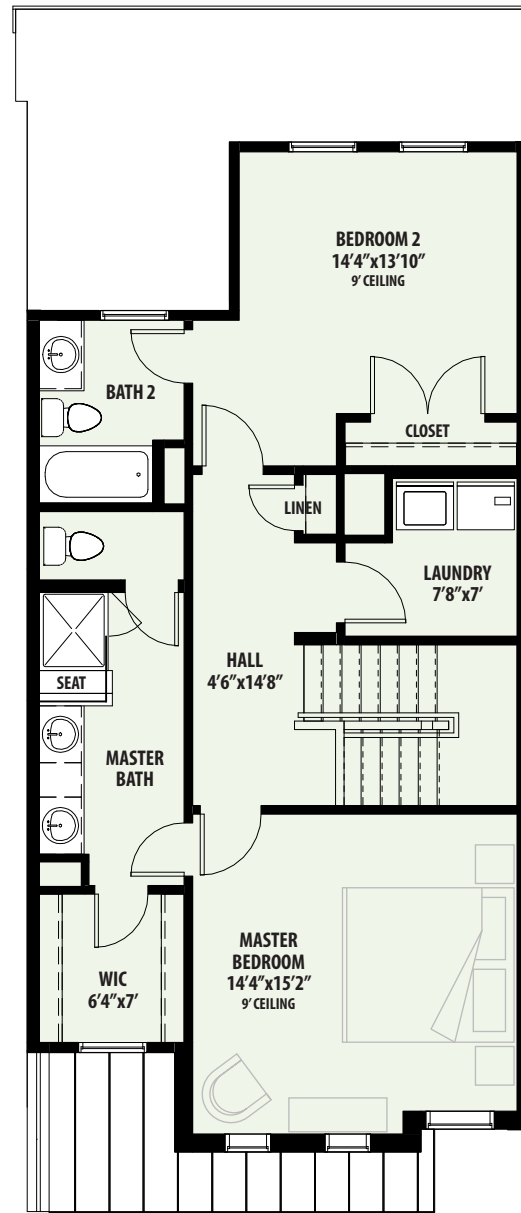

## Belleza in Mira Lagos

**PLAN 2230-B**  
2 Bed / 2.5 Bath  
2 Car Garage  
**TOTAL A/C SQ. FT. 1,422**

**TOWNHOMES**

**SECOND FLOOR**

All square footages and room dimensions are approximate. Prices, products and specifications are subject to change without notice. Some features shown on the floor plan may be options, please refer to the list of standard features for complete list. Landscaping is not accurately reflected on floor plan.