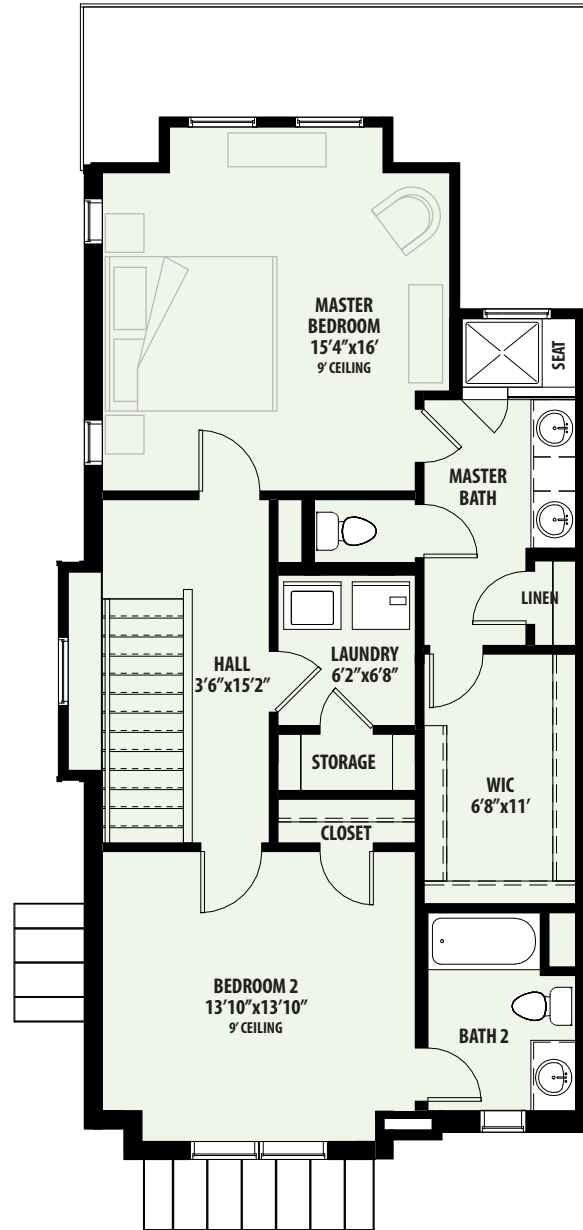

## Belleza in Mira Lagos

PLAN 2232-B  
2 Bed / 2.5 Bath  
2 Car Garage  
TOTAL A/C SQ. FT. 1,499

TOWNHOMES

SECOND FLOOR

All square footages and room dimensions are approximate. Prices, products and specifications are subject to change without notice. Some features shown on the floor plan may be options, please refer to the list of standard features for complete list. Landscaping is not accurately reflected on floor plan.