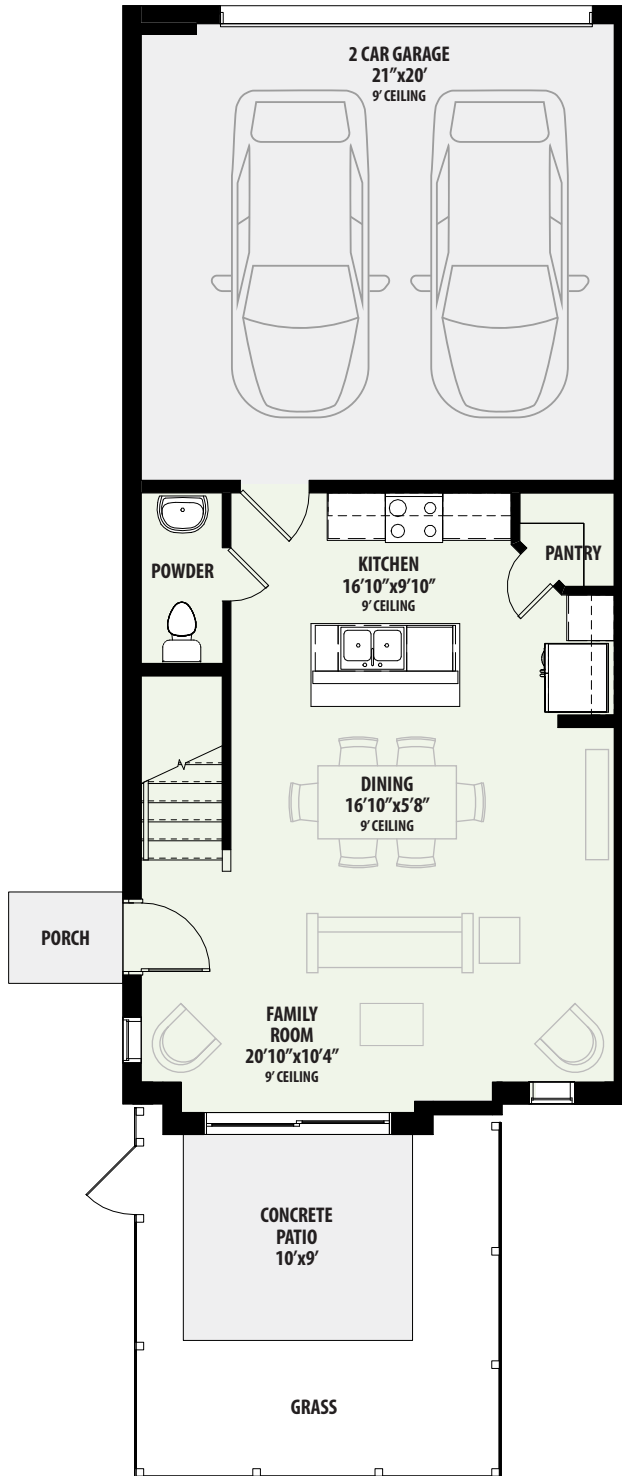

## Belleza in Mira Lagos

PLAN 2232-B  
2 Bed / 2.5 Bath  
2 Car Garage  
TOTAL A/C SQ. FT. 1,499

TOWNHOMES

SECOND FLOOR

All square footages and room dimensions are approximate. Prices, products and specifications are subject to change without notice. Some features shown on the floor plan may be options, please refer to the list of standard features for complete list. Landscaping is not accurately reflected on floor plan.