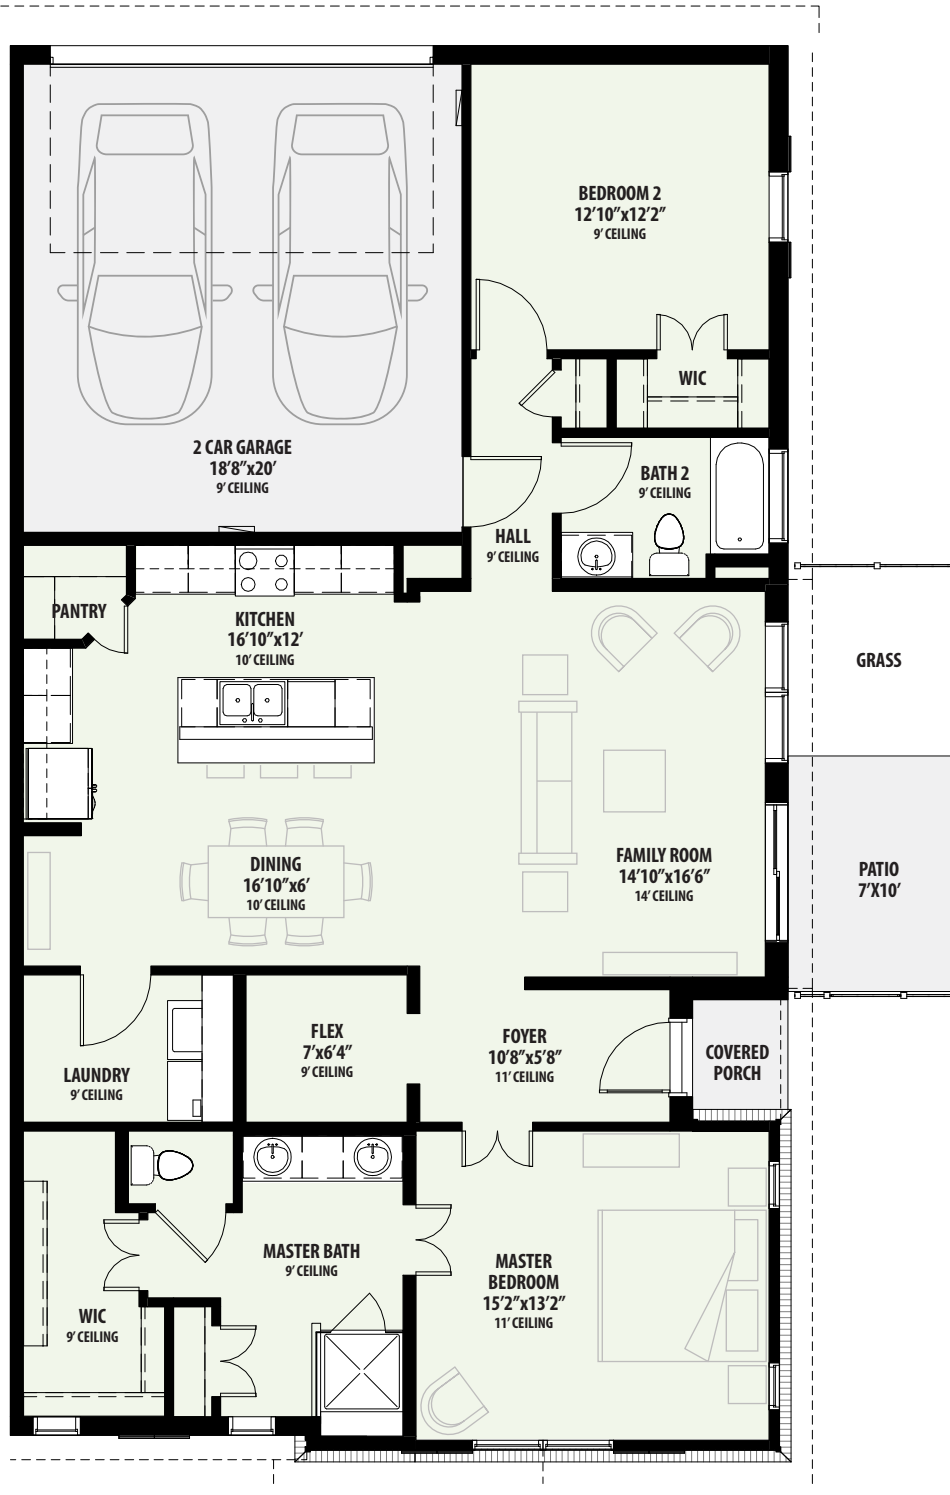

Venice

Vinedo in Mira Lagos

PLAN 3331-D
2 Bed / 2 Bath
Flex / 2 Car Garage
TOTAL A/C SQ. FT. 1,547

All square footages and room dimensions are approximate. Prices, products and specifications are subject to change without notice. Some features shown on the floor plan may be options, please refer to the list of standard features for complete list. Landscaping is not accurately reflected on floor plan.