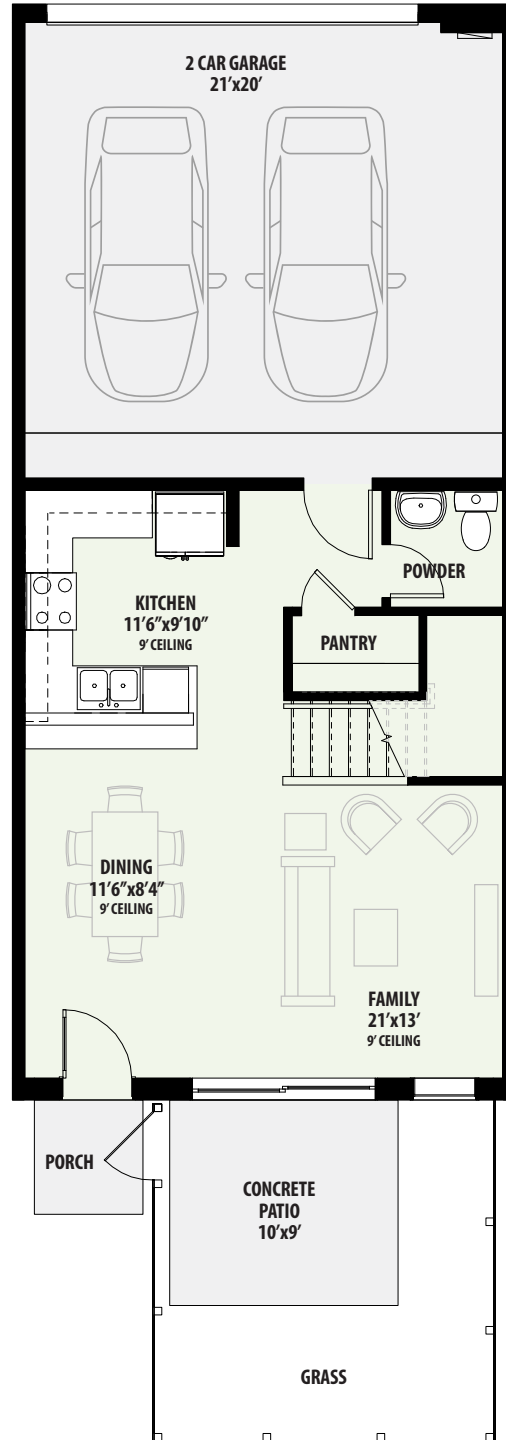

Bauhaus

Meridian at Southgate

PLAN 2210 A
2 Bed / 2.5 Bath
2 Car Garage
TOTAL A/C SQ. FT. 1,416

TOWNHOMES

All square footages and room dimensions are approximate. Prices, products and specifications are subject to change without notice. Some features shown on the floor plan may be options, please refer to the list of standard features for complete list. Landscaping is not accurately reflected on floor plan.

All square footages and room dimensions are approximate. Prices, products and specifications are subject to change without notice. Some features shown on the floor plan may be options, please refer to the list of standard features for complete list. Landscaping is not accurately reflected on floor plan.