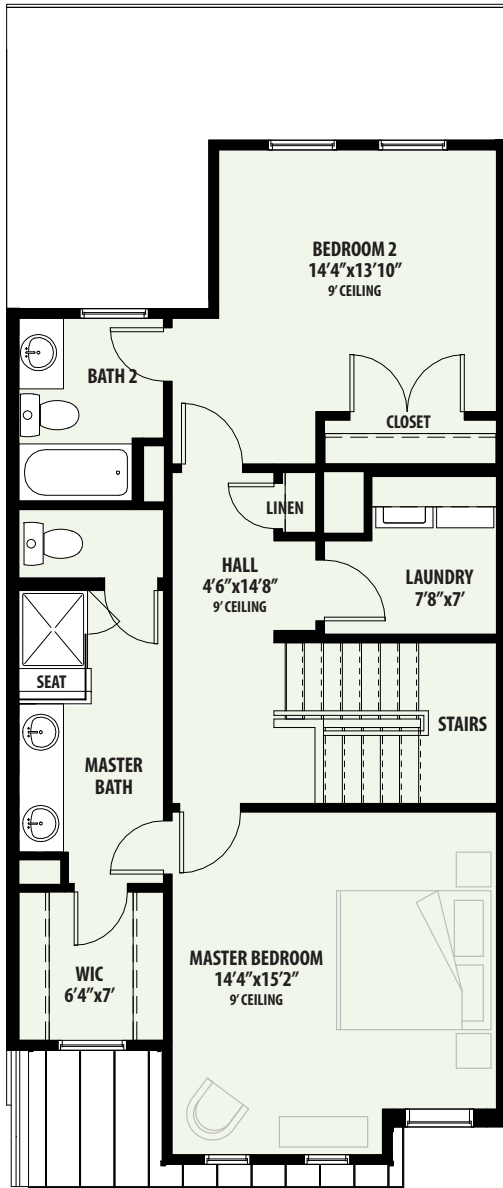

Bauhaus

Meridian at Southgate

PLAN 2210 A
2 Bed / 2.5 Bath
2 Car Garage
TOTAL A/C SQ. FT. 1,416

TOWNHOMES

All square footages and room dimensions are approximate. Prices, products and specifications are subject to change without notice. Some features shown on the floor plan may be options, please refer to the list of standard features for complete list. Landscaping is not accurately reflected on floor plan.

GRENADIER HOMES
Go Ahead, Live Your Best.

GRENADIERHOMES.COM

Bauhaus

Meridian at Southgate

PLAN 2210 A
Available Options

TOWNHOMES

FOUR PATIO OPTIONS

NOTES: ① Options only available on new builds. ② Patio options may be available for inventory homes as well as new builds. See Sales Counselor for details.

All square footages and room dimensions are approximate. Prices, products and specifications are subject to change without notice. Some features shown on the floor plan may be options, please refer to the list of standard features for complete list. Landscaping is not accurately reflected on floor plan.