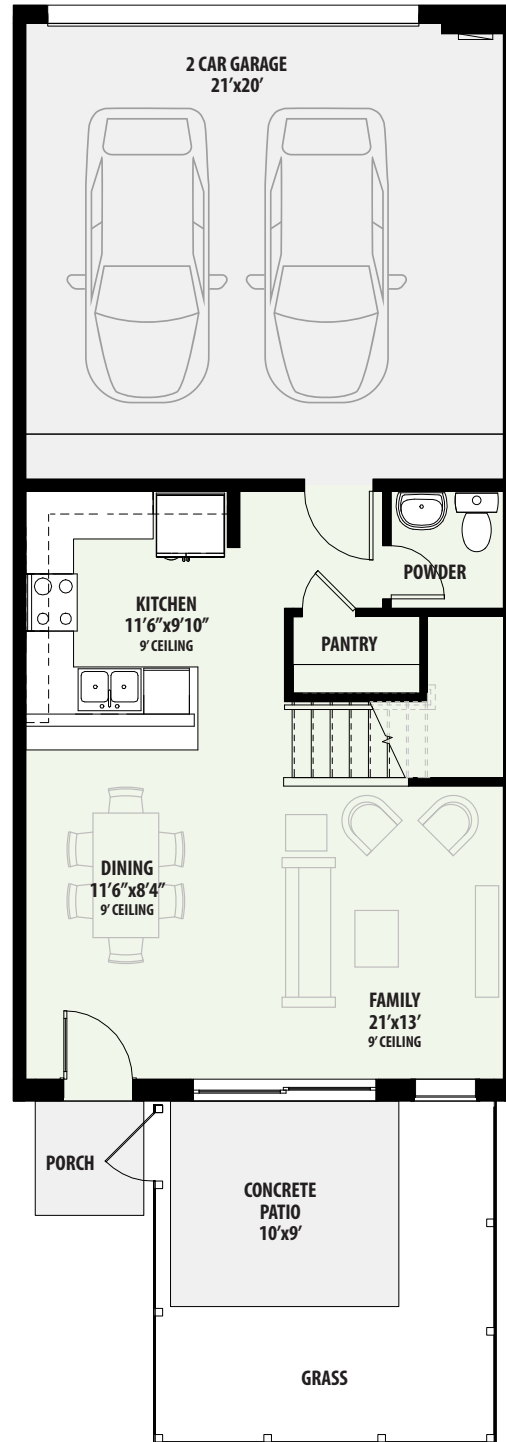

Bauhaus

Meridian at Southgate

PLAN 2210 A
2 Bed / 2.5 Bath
2 Car Garage / Flex
TOTAL A/C SQ. FT. 1,416

TOWNHOMES

All square footages and room dimensions are approximate. Prices, products and specifications are subject to change without notice. Some features shown on the floor plan may be options, please refer to the list of standard features for complete list. Landscaping is not accurately reflected on floor plan.

All square footages and room dimensions are approximate. Prices, products and specifications are subject to change without notice. Some features shown on the floor plan may be options, please refer to the list of standard features for complete list. Landscaping is not accurately reflected on floor plan.