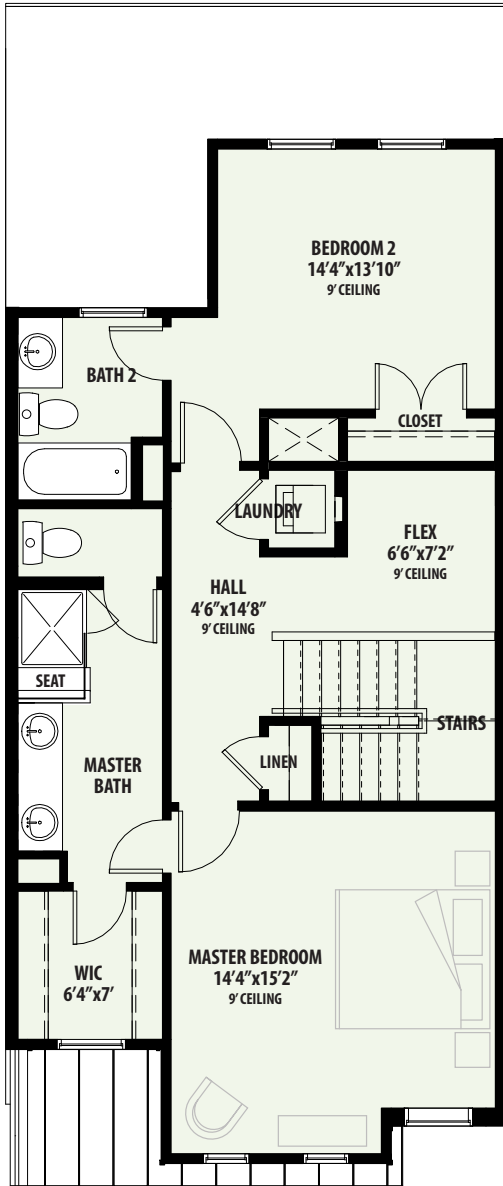

Bauhaus

Meridian at Southgate

PLAN 2210 A
2 Bed / 2.5 Bath
2 Car Garage / Flex
TOTAL A/C SQ. FT. 1,416

TOWNHOMES

All square footages and room dimensions are approximate. Prices, products and specifications are subject to change without notice. Some features shown on the floor plan may be options, please refer to the list of standard features for complete list. Landscaping is not accurately reflected on floor plan.

GRENADIER HOMES
Go Ahead, Live Your Best.

GRENADIERHOMES.COM

Bauhaus Meridian at Southgate

PLAN 2210 A
Available Options

TOWNHOMES

FOUR PATIO OPTIONS

NOTES: ① Options only available on new builds. ② Patio options may be available for inventory homes as well as new builds. See Sales Counselor for details.

All square footages and room dimensions are approximate. Prices, products and specifications are subject to change without notice. Some features shown on the floor plan may be options, please refer to the list of standard features for complete list. Landscaping is not accurately reflected on floor plan.