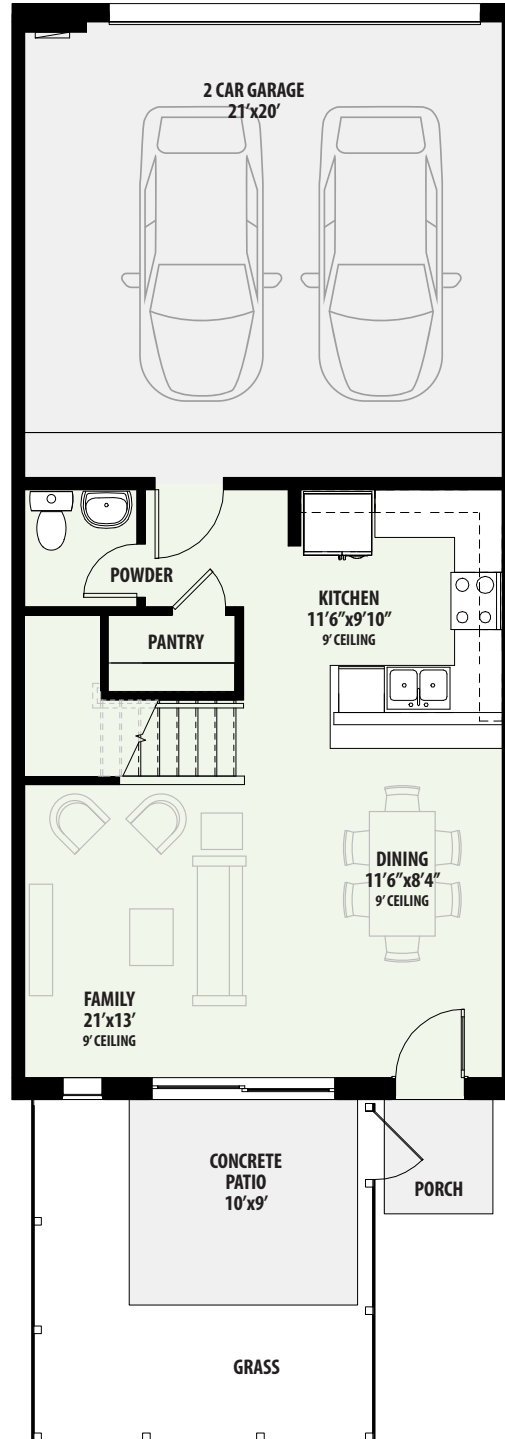

Bauhaus

Meridian at Southgate

PLAN 2210 B
2 Bed / 2.5 Bath
2 Car Garage
TOTAL A/C SQ. FT. 1,416

TOWNHOMES

All square footages and room dimensions are approximate. Prices, products and specifications are subject to change without notice. Some features shown on the floor plan may be options, please refer to the list of standard features for complete list. Landscaping is not accurately reflected on floor plan.

All square footages and room dimensions are approximate. Prices, products and specifications are subject to change without notice. Some features shown on the floor plan may be options, please refer to the list of standard features for complete list. Landscaping is not accurately reflected on floor plan.