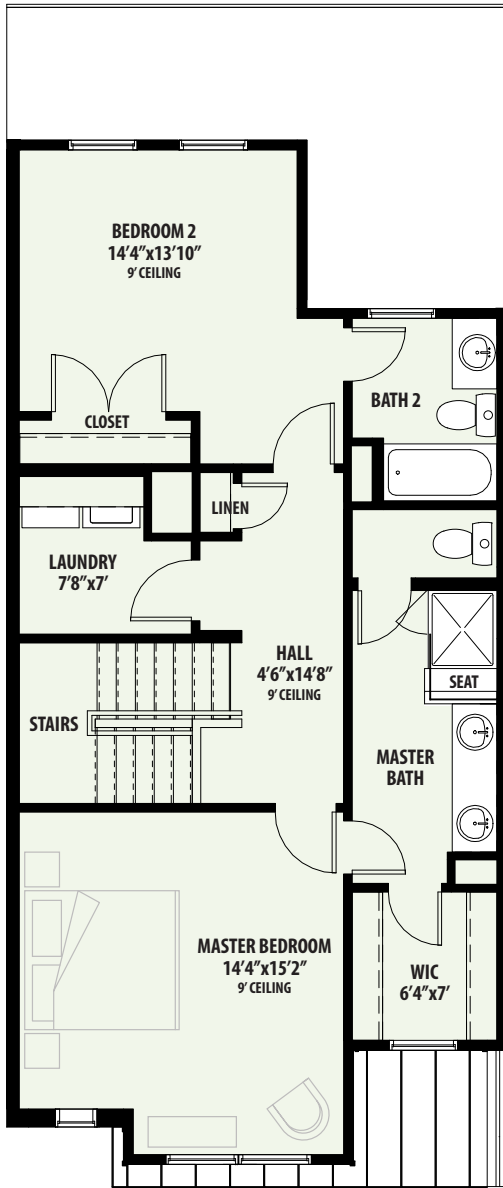

Bauhaus

Meridian at Southgate

PLAN 2210 B
2 Bed / 2.5 Bath
2 Car Garage
TOTAL A/C SQ. FT. 1,416

TOWNHOMES

All square footages and room dimensions are approximate. Prices, products and specifications are subject to change without notice. Some features shown on the floor plan may be options, please refer to the list of standard features for complete list. Landscaping is not accurately reflected on floor plan.

GRENADIER HOMES
Go Ahead, Live Your Best.

GRENADIERHOMES.COM

Bauhaus

Meridian at Southgate

PLAN 2210 B
Available Options

TOWNHOMES

FOUR PATIO OPTIONS

NOTES: ❶ Options only available on new builds. ❷ Patio options may be available for inventory homes as well as new builds. See Sales Counselor for details.

All square footages and room dimensions are approximate. Prices, products and specifications are subject to change without notice. Some features shown on the floor plan may be options, please refer to the list of standard features for complete list. Landscaping is not accurately reflected on floor plan.