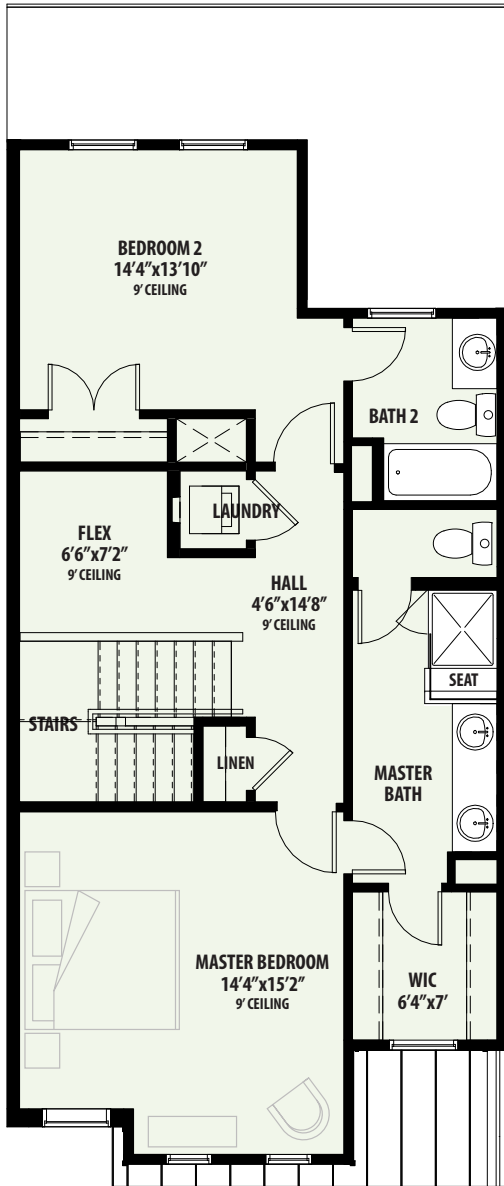

Bauhaus

Meridian at Southgate

PLAN 2210 B
2 Bed / 2.5 Bath
2 Car Garage / Flex
TOTAL A/C SQ. FT. 1,415

TOWNHOMES

All square footages and room dimensions are approximate. Prices, products and specifications are subject to change without notice. Some features shown on the floor plan may be options, please refer to the list of standard features for complete list. Landscaping is not accurately reflected on floor plan.

GRENADIER HOMES
Go Ahead, Live Your Best.

GRENADIERHOMES.COM

Bauhaus

Meridian at Southgate

PLAN 2210 B
Available Options

TOWNHOMES

FOUR PATIO OPTIONS

NOTES: ① Options only available on new builds. ② Patio options may be available for inventory homes as well as new builds. See Sales Counselor for details.

All square footages and room dimensions are approximate. Prices, products and specifications are subject to change without notice. Some features shown on the floor plan may be options, please refer to the list of standard features for complete list. Landscaping is not accurately reflected on floor plan.