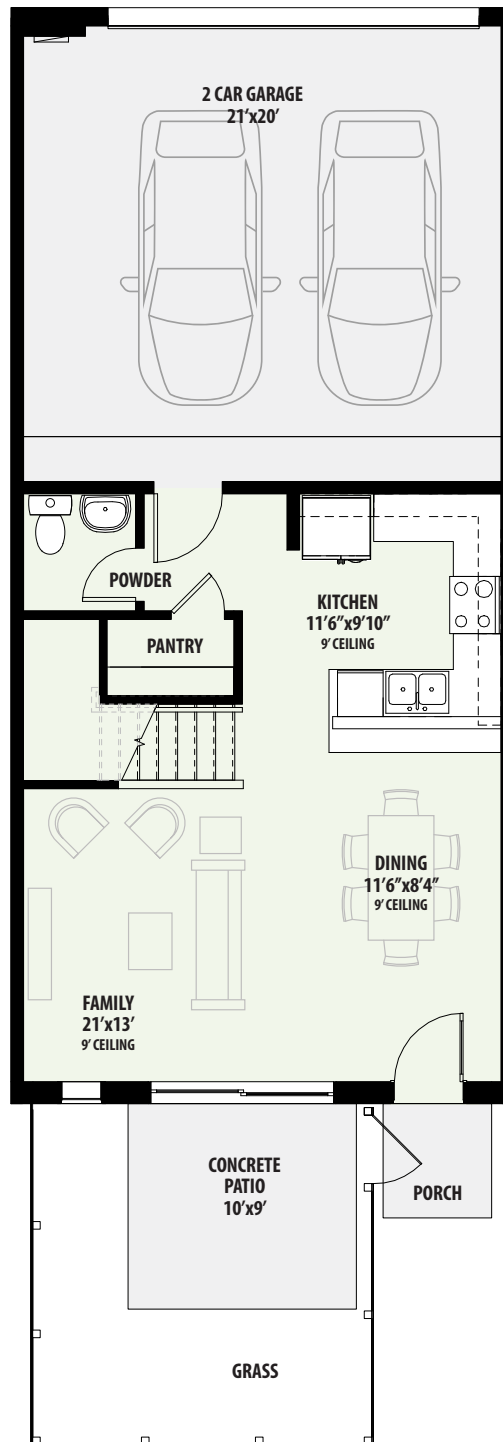

Bauhaus

Meridian at Southgate

PLAN 2210 B
2 Bed / 2.5 Bath
2 Car Garage / Flex
TOTAL A/C SQ. FT. 1,415

TOWNHOMES

All square footages and room dimensions are approximate. Prices, products and specifications are subject to change without notice. Some features shown on the floor plan may be options, please refer to the list of standard features for complete list. Landscaping is not accurately reflected on floor plan.

GRENADIER HOMES
Go Ahead, Live Your Best.

GRENADIERHOMES.COM

Bauhaus

Meridian at Southgate

PLAN 2210 B
Available Options

TOWNHOMES

FOUR PATIO OPTIONS

NOTES: ① Options only available on new builds. ② Patio options may be available for inventory homes as well as new builds. See Sales Counselor for details.

All square footages and room dimensions are approximate. Prices, products and specifications are subject to change without notice. Some features shown on the floor plan may be options, please refer to the list of standard features for complete list. Landscaping is not accurately reflected on floor plan.