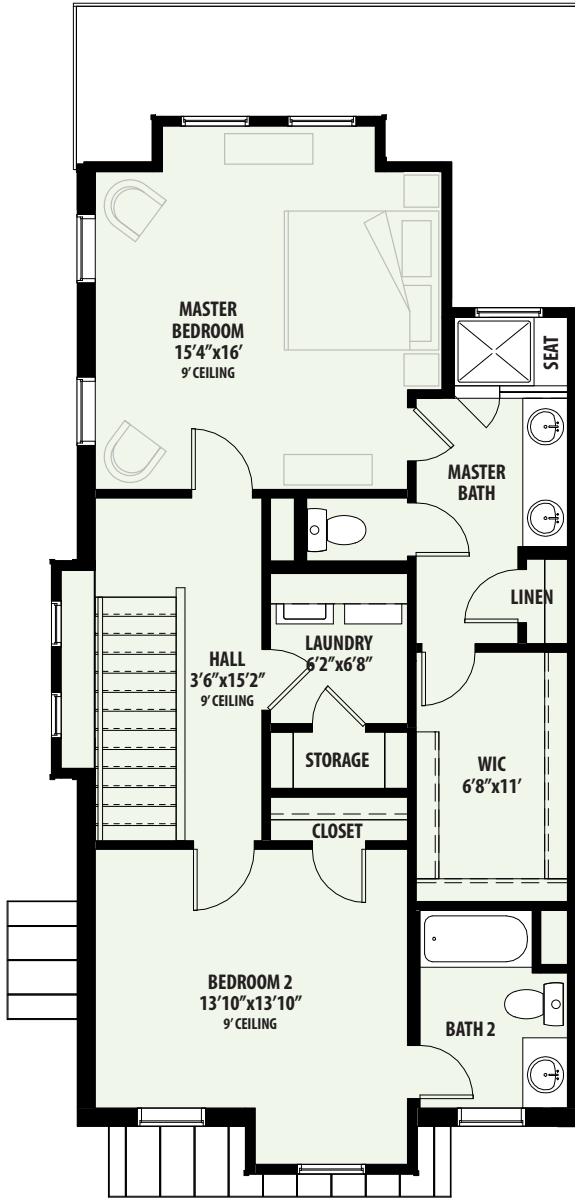

Florentine

Meridian at Southgate

PLAN 2212 A/B*
2 Bed / 2.5 Bath
2 Car Garage
TOTAL A/C SQ. FT. 1,481

TOWNHOMES

*The 2212-B plan is flipped.

All square footages and room dimensions are approximate. Prices, products and specifications are subject to change without notice. Some features shown on the floor plan may be options, please refer to the list of standard features for complete list. Landscaping is not accurately reflected on floor plan.

GRENADIER HOMES
Go Ahead, Live Your Best.

GRENADIERHOMES.COM

Florentine

Meridian at Southgate

PLAN 2212 A/B*
Available Options

TOWNHOMES

*The 2212-B plan is flipped.

NOTES: ① Options only available on new builds. ② Patio options may be available for inventory homes as well as new builds. See Sales Counselor for details.

All square footages and room dimensions are approximate. Prices, products and specifications are subject to change without notice. Some features shown on the floor plan may be options, please refer to the list of standard features for complete list. Landscaping is not accurately reflected on floor plan.