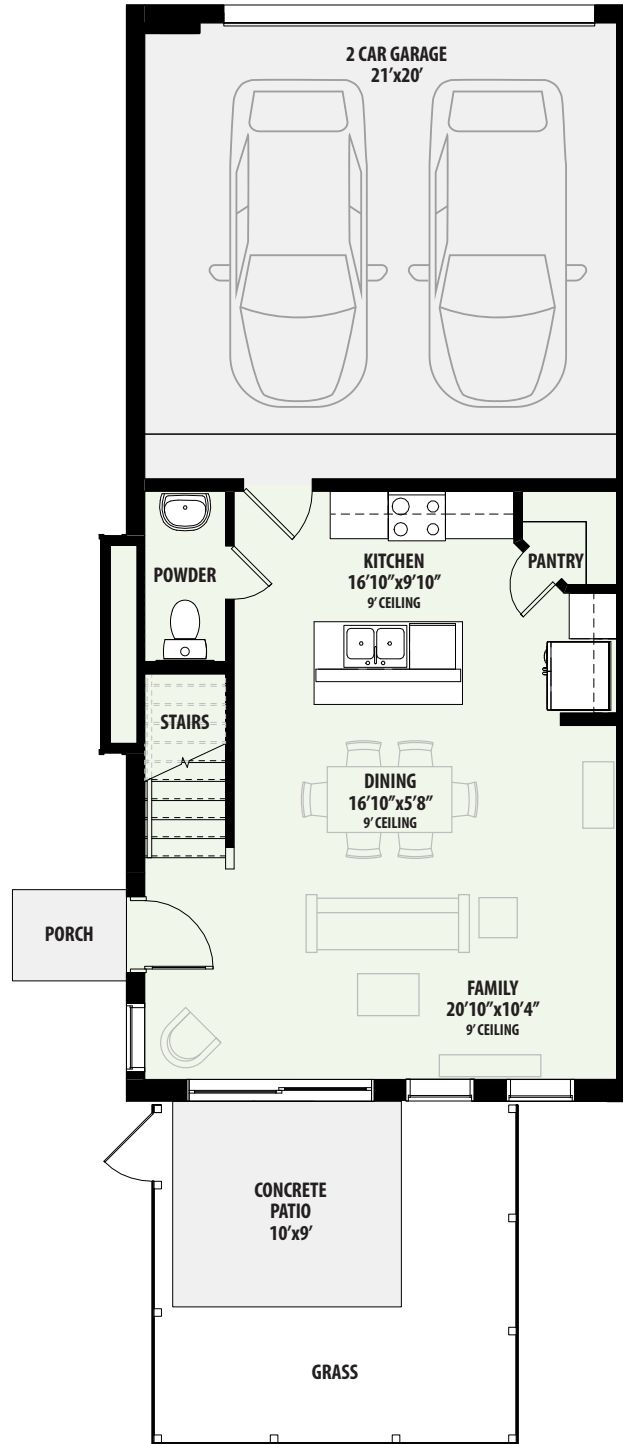

Florentine

Meridian at Southgate

PLAN 2212 A/B*
2 Bed / 2.5 Bath
2 Car Garage
TOTAL A/C SQ. FT. 1,481

TOWNHOMES

*The 2212-B plan is flipped.

All square footages and room dimensions are approximate. Prices, products and specifications are subject to change without notice. Some features shown on the floor plan may be options, please refer to the list of standard features for complete list. Landscaping is not accurately reflected on floor plan.

GRENADIER HOMES
Go Ahead, Live Your Best.

GRENADIERHOMES.COM

Florentine

Meridian at Southgate

PLAN 2212 A/B*
Available Options

TOWNHOMES

*The 2212-B plan is flipped.

NOTES: ① Options only available on new builds. ② Patio options may be available for inventory homes as well as new builds. See Sales Counselor for details.

All square footages and room dimensions are approximate. Prices, products and specifications are subject to change without notice. Some features shown on the floor plan may be options, please refer to the list of standard features for complete list. Landscaping is not accurately reflected on floor plan.