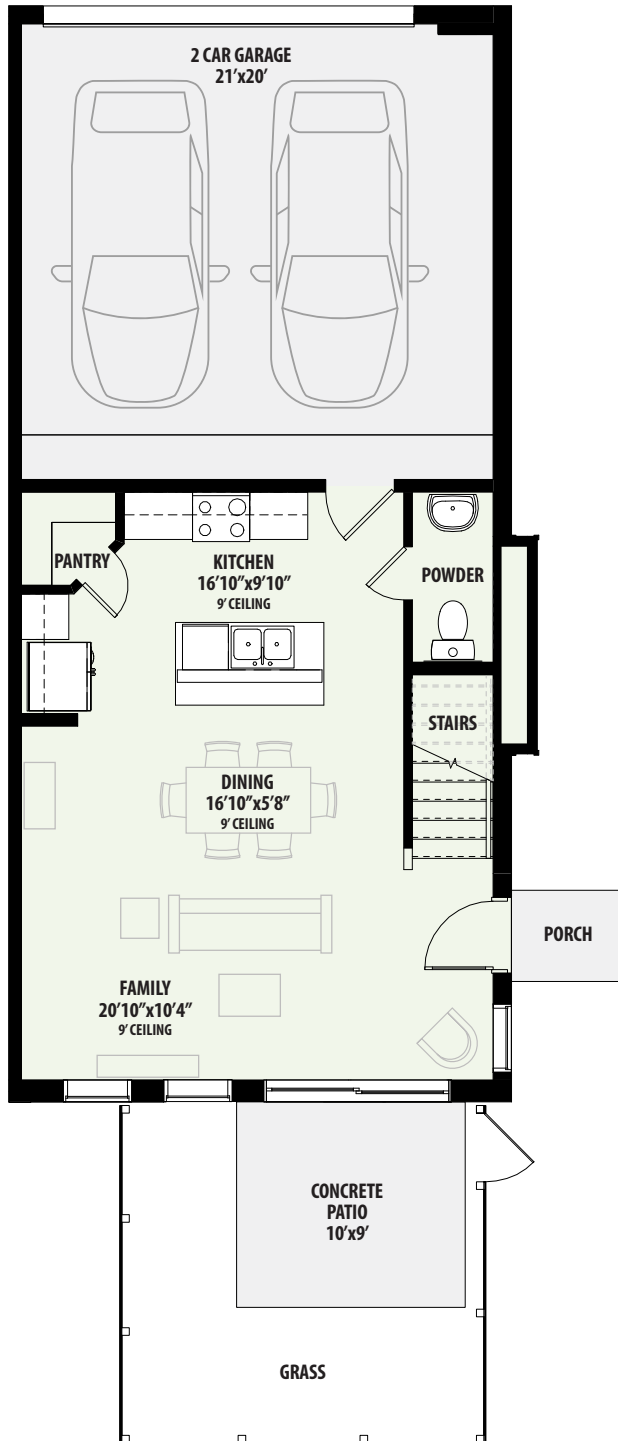

Florentine

Meridian at Southgate

PLAN 2212 A
2 Bed / 2.5 Bath
2 Car Garage / Flex
TOTAL A/C SQ. FT. 1,481

TOWNHOMES

All square footages and room dimensions are approximate. Prices, products and specifications are subject to change without notice. Some features shown on the floor plan may be options, please refer to the list of standard features for complete list. Landscaping is not accurately reflected on floor plan.

All square footages and room dimensions are approximate. Prices, products and specifications are subject to change without notice. Some features shown on the floor plan may be options, please refer to the list of standard features for complete list. Landscaping is not accurately reflected on floor plan.

GRENADIER HOMES
Go Ahead, Live Your Best.

GRENADIERHOMES.COM

Florentine

Meridian at Southgate

PLAN 2212 B
2 Bed / 2.5 Bath
2 Car Garage / Flex
TOTAL A/C SQ. FT. 1,481

TOWNHOMES

All square footages and room dimensions are approximate. Prices, products and specifications are subject to change without notice. Some features shown on the floor plan may be options, please refer to the list of standard features for complete list. Landscaping is not accurately reflected on floor plan.