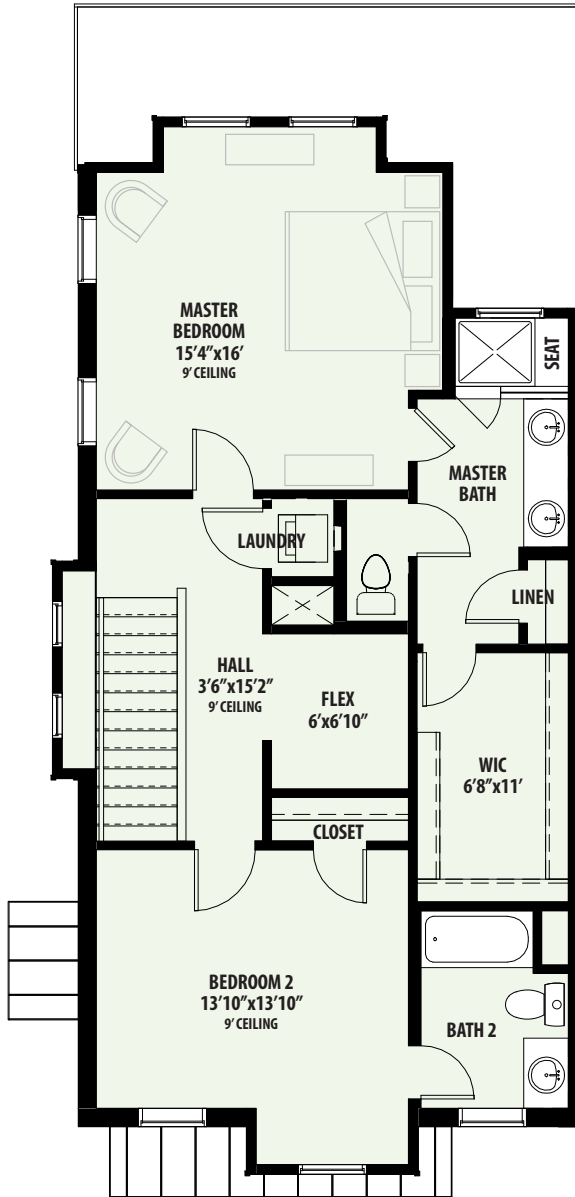

Florentine

Meridian at Southgate

PLAN 2212 A
2 Bed / 2.5 Bath
2 Car Garage / Flex
TOTAL A/C SQ. FT. 1,481

TOWNHOMES

All square footages and room dimensions are approximate. Prices, products and specifications are subject to change without notice. Some features shown on the floor plan may be options, please refer to the list of standard features for complete list. Landscaping is not accurately reflected on floor plan.

All square footages and room dimensions are approximate. Prices, products and specifications are subject to change without notice. Some features shown on the floor plan may be options, please refer to the list of standard features for complete list. Landscaping is not accurately reflected on floor plan.

GRENADIER HOMES
Go Ahead, Live Your Best.

GRENADIERHOMES.COM

Florentine

Meridian at Southgate

PLAN 2212 B
2 Bed / 2.5 Bath
2 Car Garage / Flex
TOTAL A/C SQ. FT. 1,481

TOWNHOMES

All square footages and room dimensions are approximate. Prices, products and specifications are subject to change without notice. Some features shown on the floor plan may be options, please refer to the list of standard features for complete list. Landscaping is not accurately reflected on floor plan.