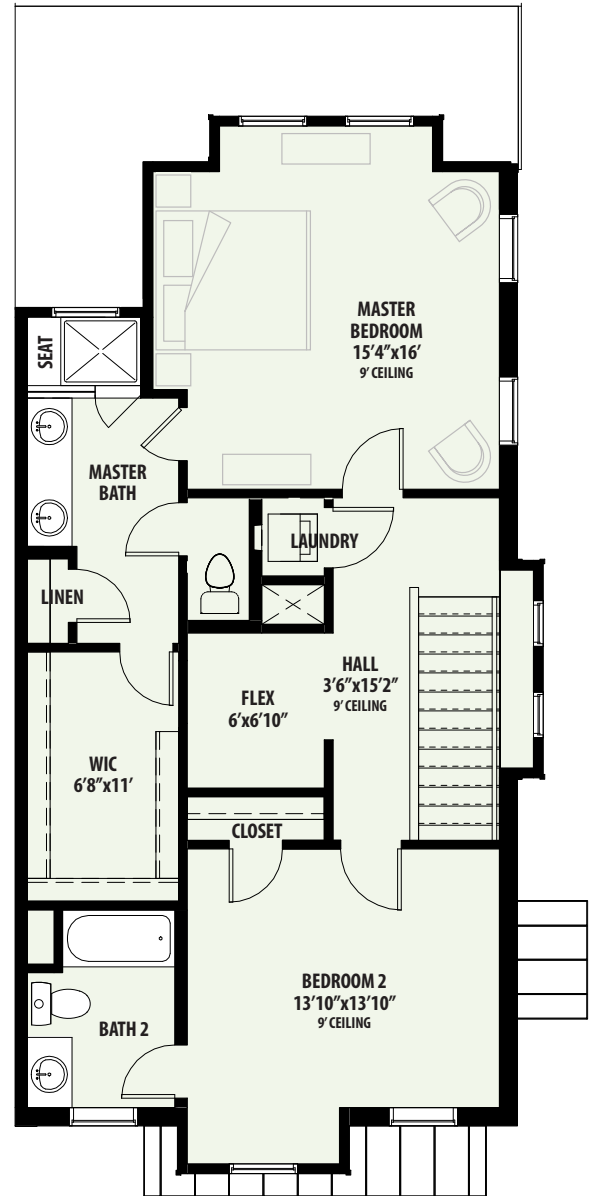

Florentine

Meridian at Southgate

PLAN 2212 A
2 Bed / 2.5 Bath
2 Car Garage / Flex
TOTAL A/C SQ. FT. 1,481

TOWNHOMES

All square footages and room dimensions are approximate. Prices, products and specifications are subject to change without notice. Some features shown on the floor plan may be options, please refer to the list of standard features for complete list. Landscaping is not accurately reflected on floor plan.

All square footages and room dimensions are approximate. Prices, products and specifications are subject to change without notice. Some features shown on the floor plan may be options, please refer to the list of standard features for complete list. Landscaping is not accurately reflected on floor plan.

GRENADIER HOMES
Go Ahead, Live Your Best.

GRENADIERHOMES.COM

Florentine

Meridian at Southgate

PLAN 2212 B
2 Bed / 2.5 Bath
2 Car Garage / Flex
TOTAL A/C SQ. FT. 1,481

TOWNHOMES

All square footages and room dimensions are approximate. Prices, products and specifications are subject to change without notice. Some features shown on the floor plan may be options, please refer to the list of standard features for complete list. Landscaping is not accurately reflected on floor plan.