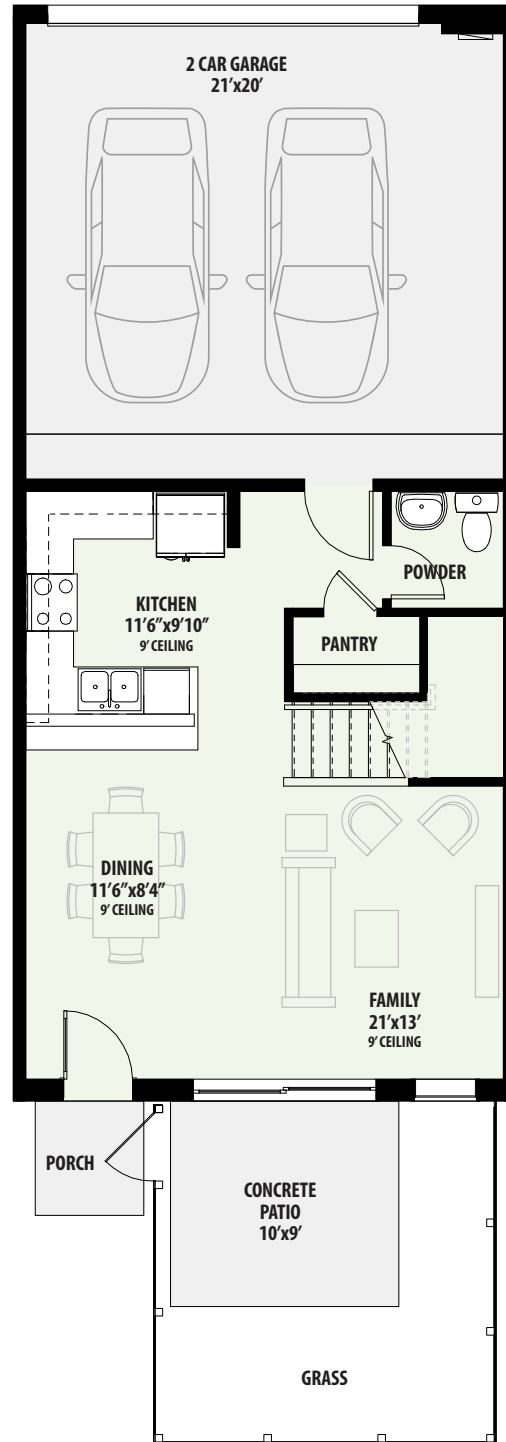

Bauhaus Windsong Ranch

PLAN 2210 C
2 Bed / 2.5 Bath
2 Car Garage / Flex
TOTAL A/C SQ. FT. 1,415

TOWNHOMES

Floorplans are subject to change. There may be small differences between the plan shown and the final product purchased. We endeavor to continually improve our plans and processes, so please consult your sales counselor or the Grenadier Homes website for the most current version of this plan. Rev. 12/20