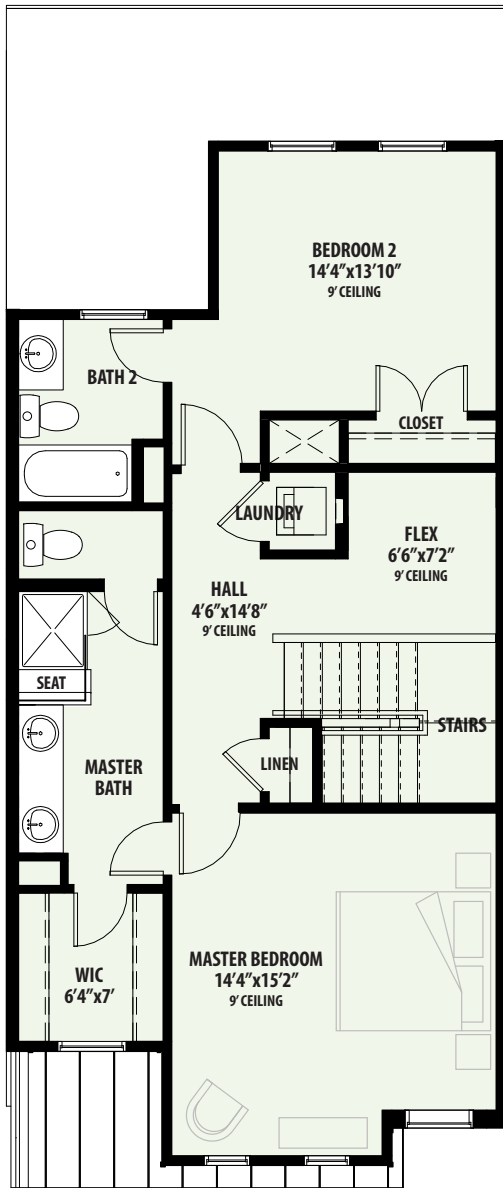

Bauhaus Windsong Ranch

PLAN 2210 C
2 Bed / 2.5 Bath
2 Car Garage / Flex
TOTAL A/C SQ. FT. 1,415

TOWNHOMES

Floorplans are subject to change. There may be small differences between the plan shown and the final product purchased. We endeavor to continually improve our plans and processes, so please consult your sales counselor or the Grenadier Homes website for the most current version of this plan. Rev. 12/20

GRENADIER HOMES
Go Ahead, Live Your Best.

GRENADIERHOMES.COM

Bauhaus Windsong Ranch

PLAN 2210 C
Available Options

TOWNHOMES

FOUR PATIO OPTIONS

NOTES: ❶ Options only available on new builds. ❷ Patio options may be available for inventory homes as well as new builds. See Sales Counselor for details.