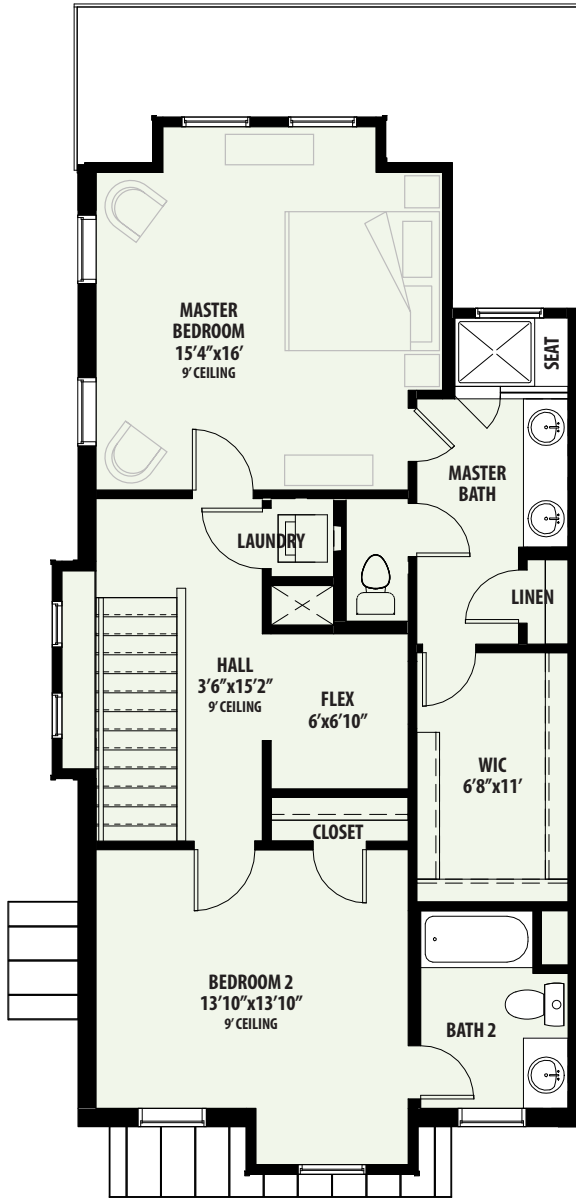

Florentine Windsong Ranch

PLAN 2212 C
2 Bed / 2.5 Bath
2 Car Garage / Flex
TOTAL A/C SQ. FT. 1,481

TOWNHOMES

Floorplans are subject to change. There may be small differences between the plan shown and the final product purchased. We endeavor to continually improve our plans and processes, so please consult your sales counselor or the Grenadier Homes website for the most current version of this plan. Rev. 12/20

GRENADIER HOMES
Go Ahead, Live Your Best.

GRENADIERHOMES.COM

Florentine Windsong Ranch

PLAN 2212 C
Available Options

TOWNHOMES

NOTES: ① Options only available on new builds. ② Patio options may be available for inventory homes as well as new builds. See Sales Counselor for details.