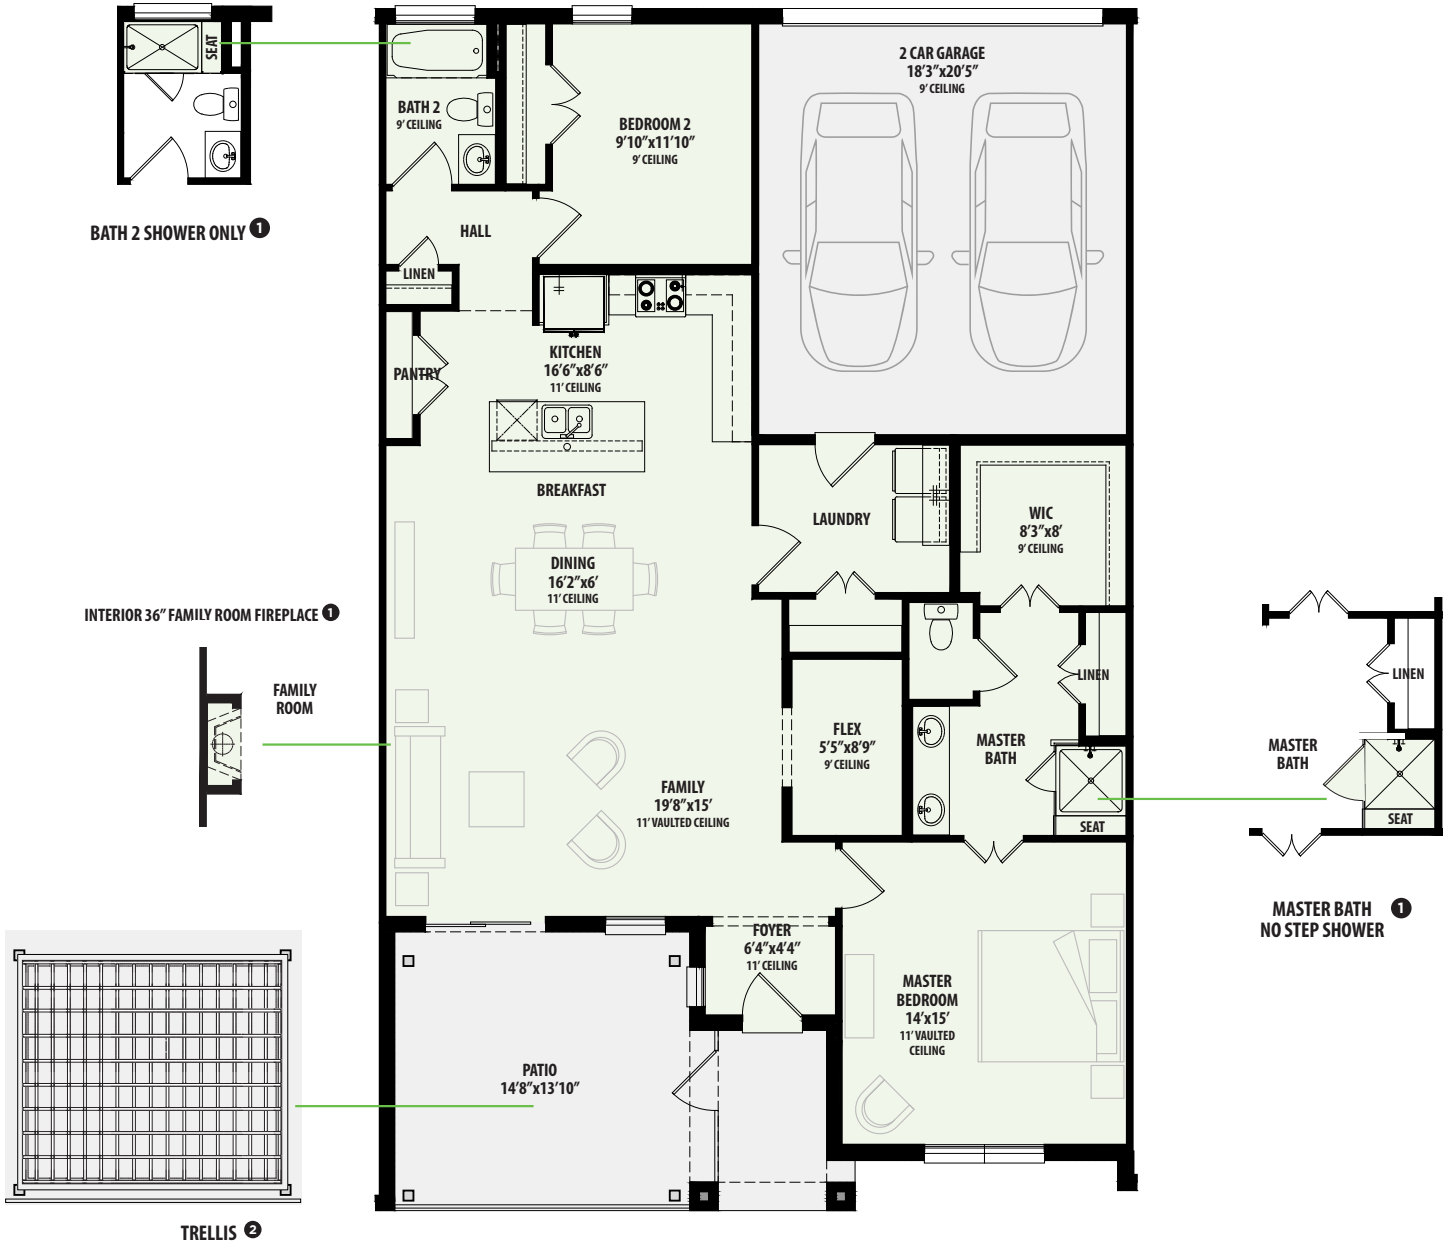

Copenhagen

Windsong Ranch

PLAN 3831 C
2 Bed / 2 Bath / 2 Car Garage
TOTAL A/C SQ. FT. 1,559

Floorplans are subject to change. There may be small differences between the plan shown and the final product purchased. We endeavor to continually improve our plans and processes, so please consult your sales counselor or the Grenadier Homes website for the most current version of this plan. Rev. 1/21

GRENADIER HOMES
Go Ahead, Live Your Best.

GRENADIERHOMES.COM

Copenhagen Windsong Ranch

PLAN 3831 C
Available Options

NOTES: ① Options only available on new builds. ② Patio options may be available for inventory homes as well as new builds. See Sales Counselor for details. ③ Slope in shower.