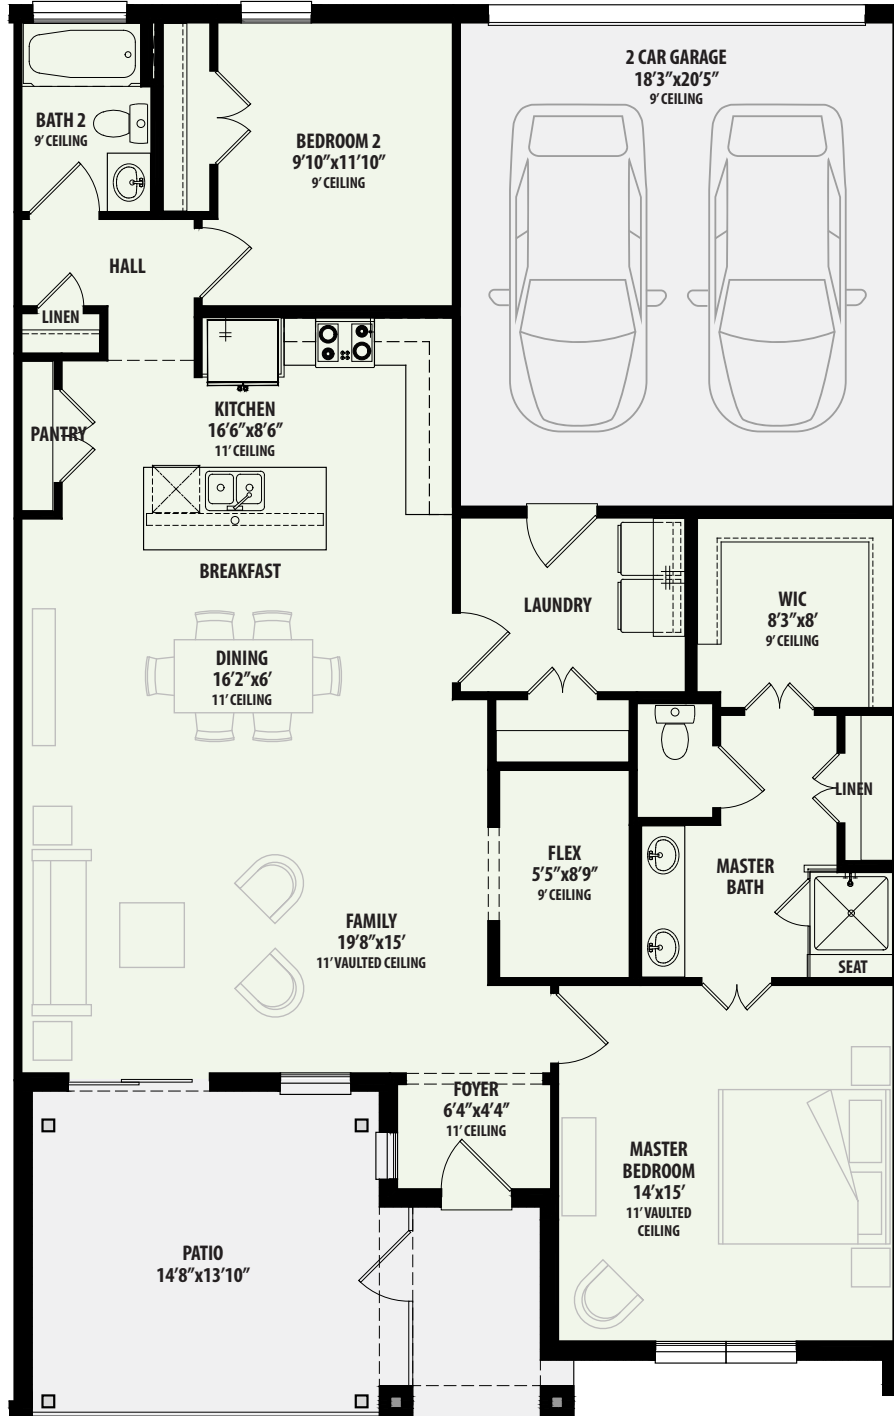

Copenhagen

Windsong Ranch

PLAN 3831 C
2 Bed / 2 Bath / 2 Car Garage
TOTAL A/C SQ. FT. 1,559

Floorplans are subject to change. There may be small differences between the plan shown and the final product purchased. We endeavor to continually improve our plans and processes, so please consult your sales counselor or the Grenadier Homes website for the most current version of this plan. Rev. 1/21

GRENADIER HOMES
Go Ahead, Live Your Best.

GRENADIERHOMES.COM

Copenhagen Windsong Ranch

PLAN 3831 C
Available Options

NOTES: ① Options only available on new builds. ② Patio options may be available for inventory homes as well as new builds. See Sales Counselor for details. ③ Slope in shower.