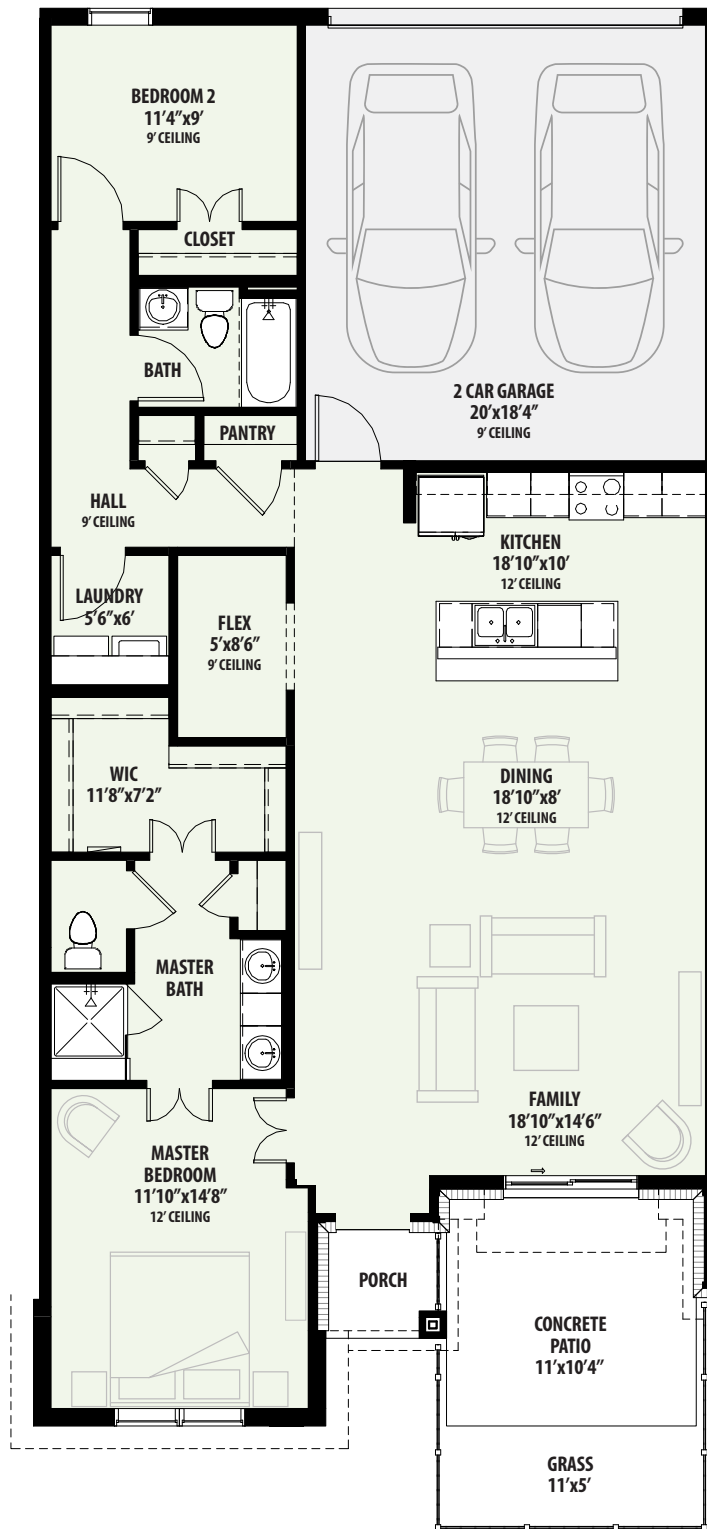

Amsterdam

Vinedo in Mira Lagos

PLAN 3133-D
2 Bed / 2 Bath
Flex / 2 Car Garage
TOTAL A/C SQ. FT. 1,444

VILLAS

Floorplans are subject to change. There may be small differences between the plan shown and the final product purchased. We endeavor to continually improve our plans and processes, so please consult your sales counselor or the Grenadier Homes website for the most current version of this plan. Rev. 2/21

GRENADIER HOMES
Go Ahead, Live Your Best.

GRENADIERHOMES.COM

Amsterdam

Vinedo in Mira Lagos

PLAN 3133-D
Available Options

VILLAS

NOTES: ① Options only available on new builds. ② Patio options may be available for inventory homes as well as new builds. See Sales Counselor for details.