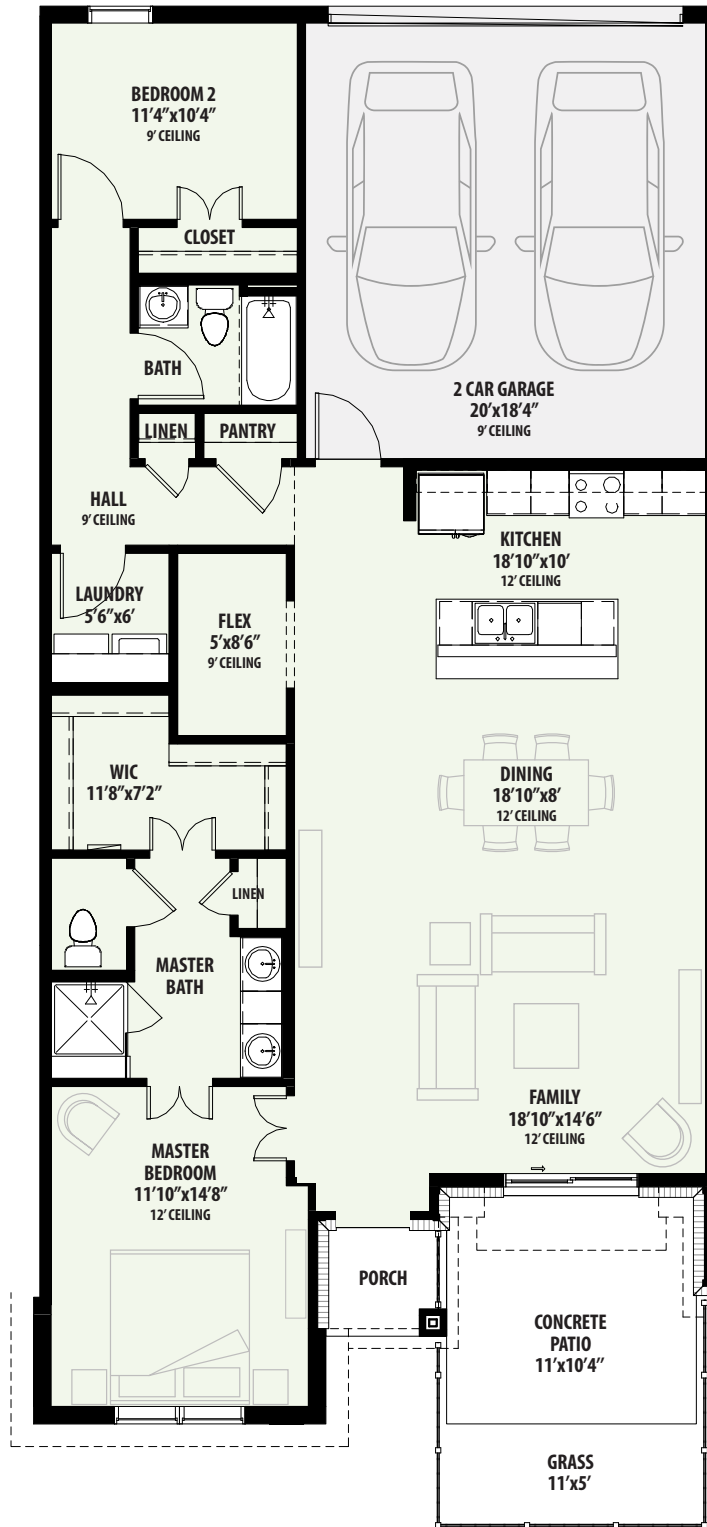

Amsterdam

Vinedo in Mira Lagos

PLAN 3133-D
2 Bed / 2 Bath
Flex / 2 Car Garage
TOTAL A/C SQ. FT. 1,444

VILLAS

Floorplans are subject to change. There may be small differences between the plan shown and the final product purchased. We endeavor to continually improve our plans and processes, so please consult your sales counselor or the Grenadier Homes website for the most current version of this plan. Rev. 4/22

GRENADIER HOMES
Go Ahead, Live Your Best.

GRENADIERHOMES.COM

Amsterdam

Vinedo in Mira Lagos

PLAN 3133-D
Available Options

VILLAS

NOTES: ① Options only available on new builds. ② Patio options may be available for inventory homes as well as new builds. See Sales Counselor for details.