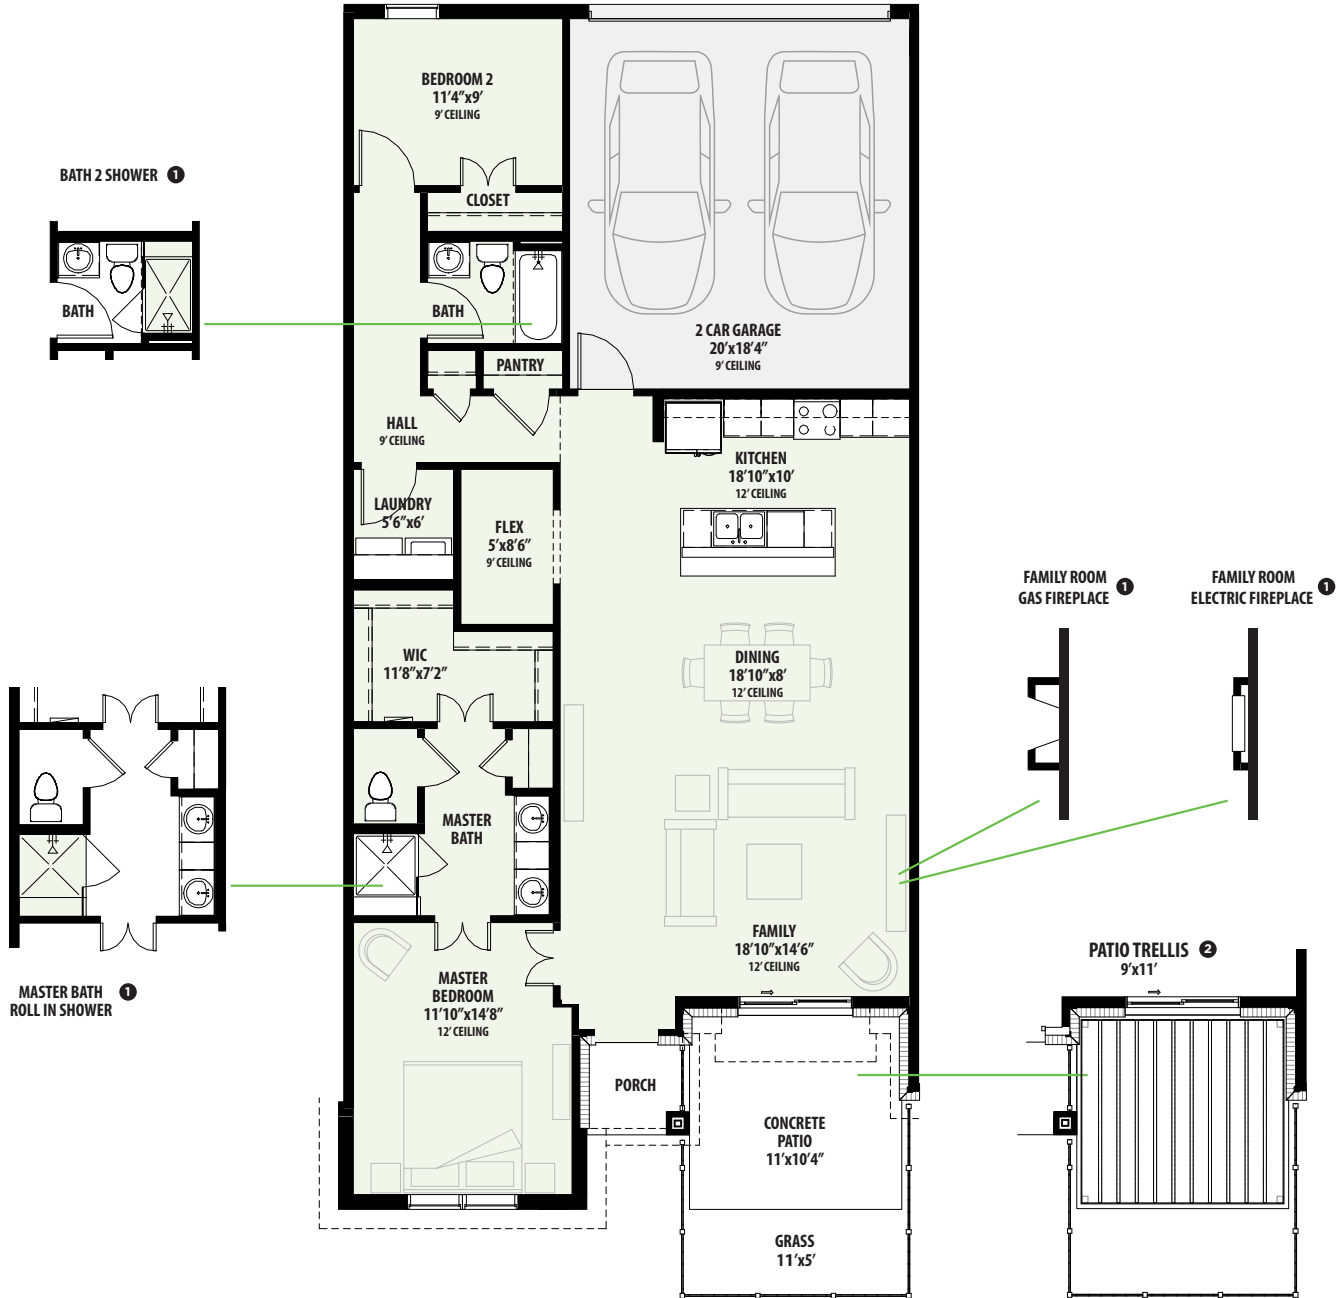

# Amsterdam Riverset

**PLAN 3133 B**  
2 Bed / 2 Bath / Flex  
2 Car Garage  
**TOTAL A/C SQ. FT. 1,444**

Floorplans are subject to change. There may be small differences between the plan shown and the final product purchased. We endeavor to continually improve our plans and processes, so please consult your sales counselor or the Grenadier Homes website for the most current version of this plan. Rev. 2/21

# Amsterdam Riverset

PLAN 3133 B  
Available Options

**NOTES:** ① Options only available on new builds. ② Patio options may be available for inventory homes as well as new builds. See Sales Counselor for details.