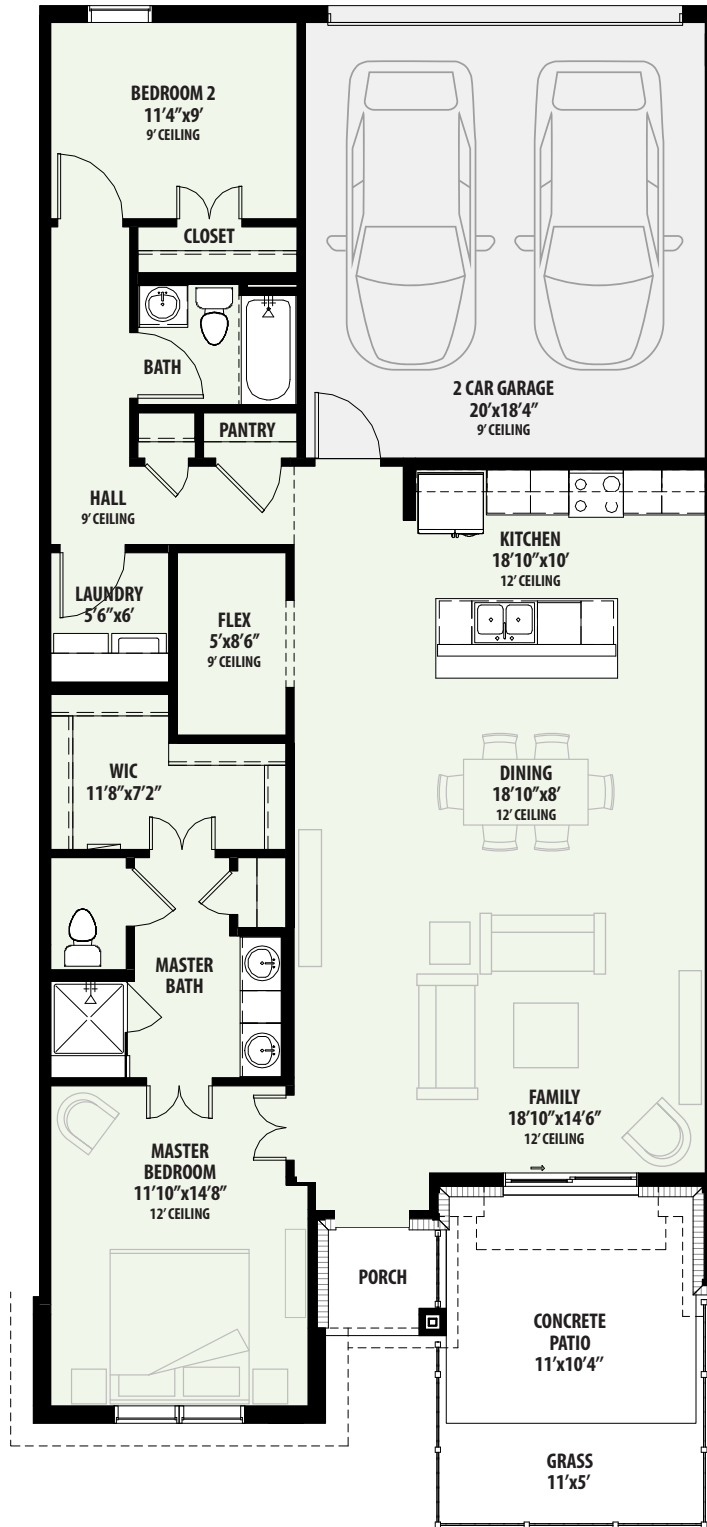

# Amsterdam Riverset

**PLAN 3133 B**  
2 Bed / 2 Bath / Flex  
2 Car Garage  
**TOTAL A/C SQ. FT. 1,444**

Floorplans are subject to change. There may be small differences between the plan shown and the final product purchased. We endeavor to continually improve our plans and processes, so please consult your sales counselor or the Grenadier Homes website for the most current version of this plan. Rev. 2/21

# Amsterdam Riverset

PLAN 3133 B  
Available Options

**NOTES:** ① Options only available on new builds. ② Patio options may be available for inventory homes as well as new builds. See Sales Counselor for details.