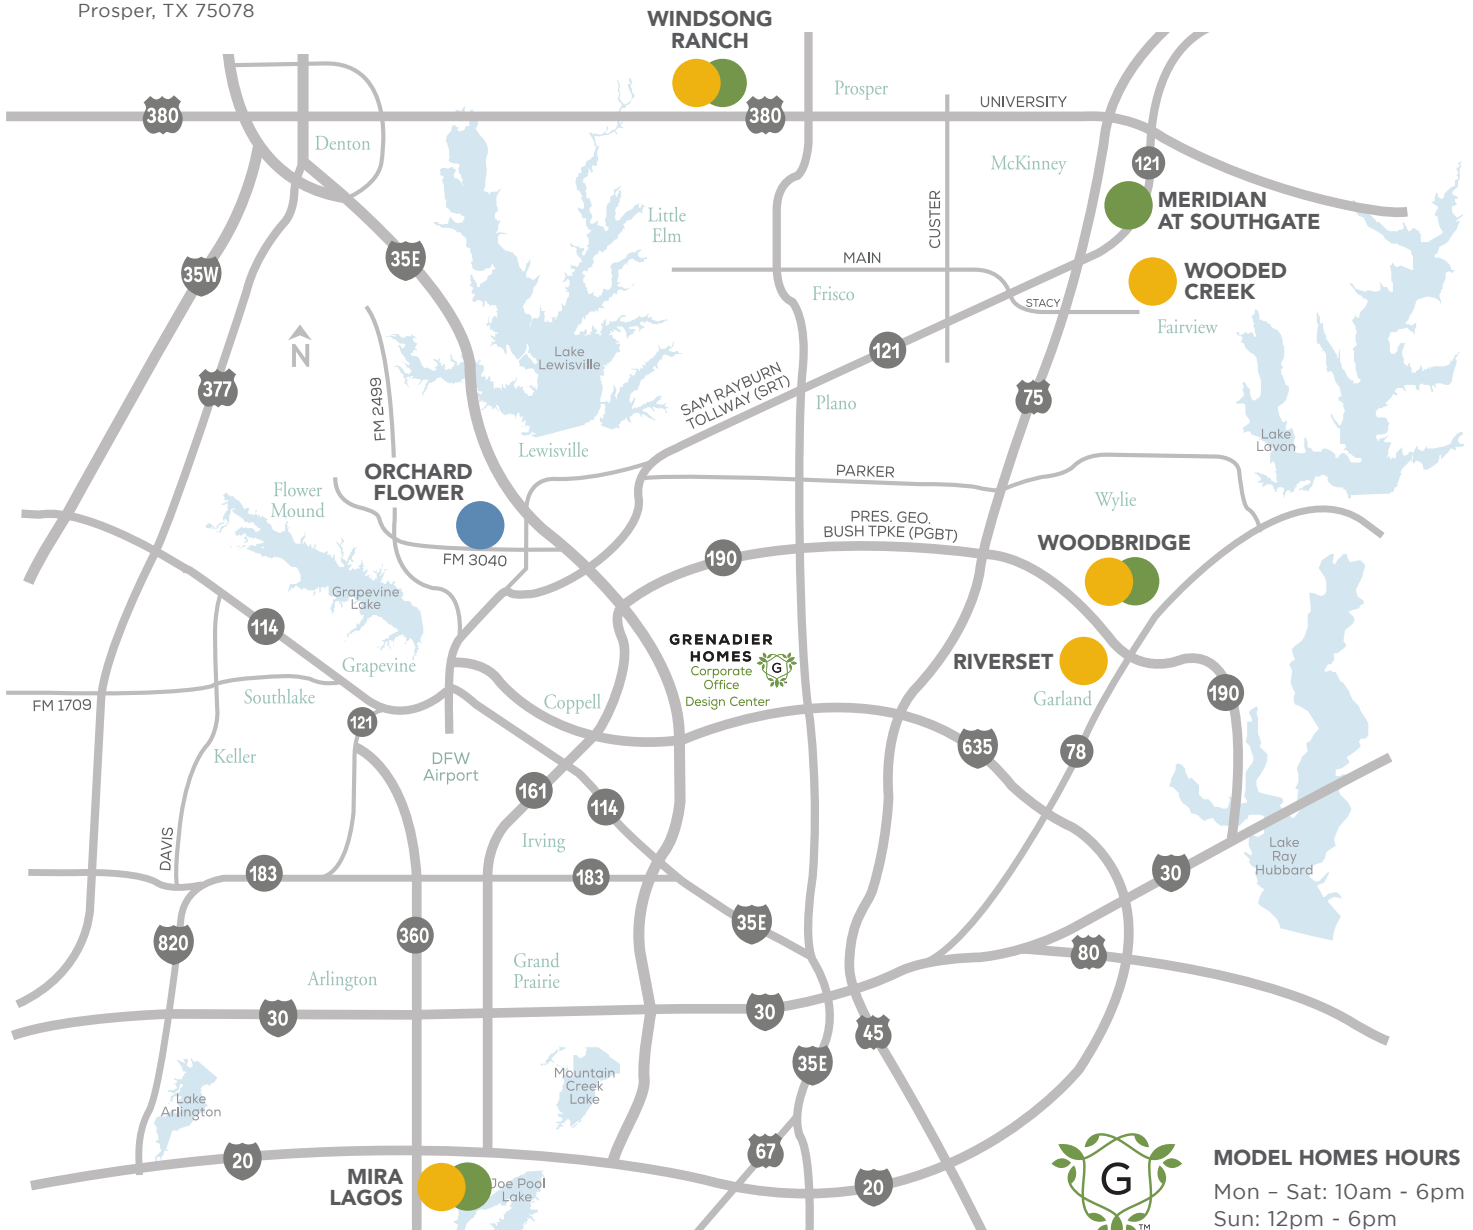

SINGLE-FAMILY COMMUNITIES

GRENAIER HOMES

Go Ahead, Live Your Best.

**ORCHARD FLOWER
FLOWER MOUND**
682-235-6262
SOLD OUT

ONE-STORY VILLAS

**WOODED CREEK
FAIRVIEW**
469-619-6452
SOLD OUT

**WOODBIDGE
WYLIE**
469-676-1097
505 Oakridge Drive
Wylie, TX 75098

**RIVERSET
GARLAND**
972-954-1742
1706 Greatfield Dr.
Garland, TX 75042

**VINEDO IN MIRA LAGOS
GRAND PRAIRIE**
469-212-7547
7234 Merlot Place
Grand Prairie, TX 75054

**WINDSONG RANCH
PROSPER**
972-250-1164
1000 Foxglove
Prosper, TX 75078

TWO-STORY TOWNHOMES

**WINDSONG
PROSPER**
972-737-2384
860 Bandera Court
Prosper, TX 75078

**MERIDIAN AT SOUTHGATE
McKINNEY**
469-619-6452
3400 Zellwood Lane
McKinney, TX 75069

**WOODBIDGE
WYLIE**
469-722-5487
600 Laurel Lane
Wylie, TX 75098

**BELLEZA IN MIRA LAGOS
GRAND PRAIRIE**
469-212-7668
7315 Concha Drive
Grand Prairie, TX 75054

MODEL HOMES HOURS
Mon - Sat: 10am - 6pm
Sun: 12pm - 6pm