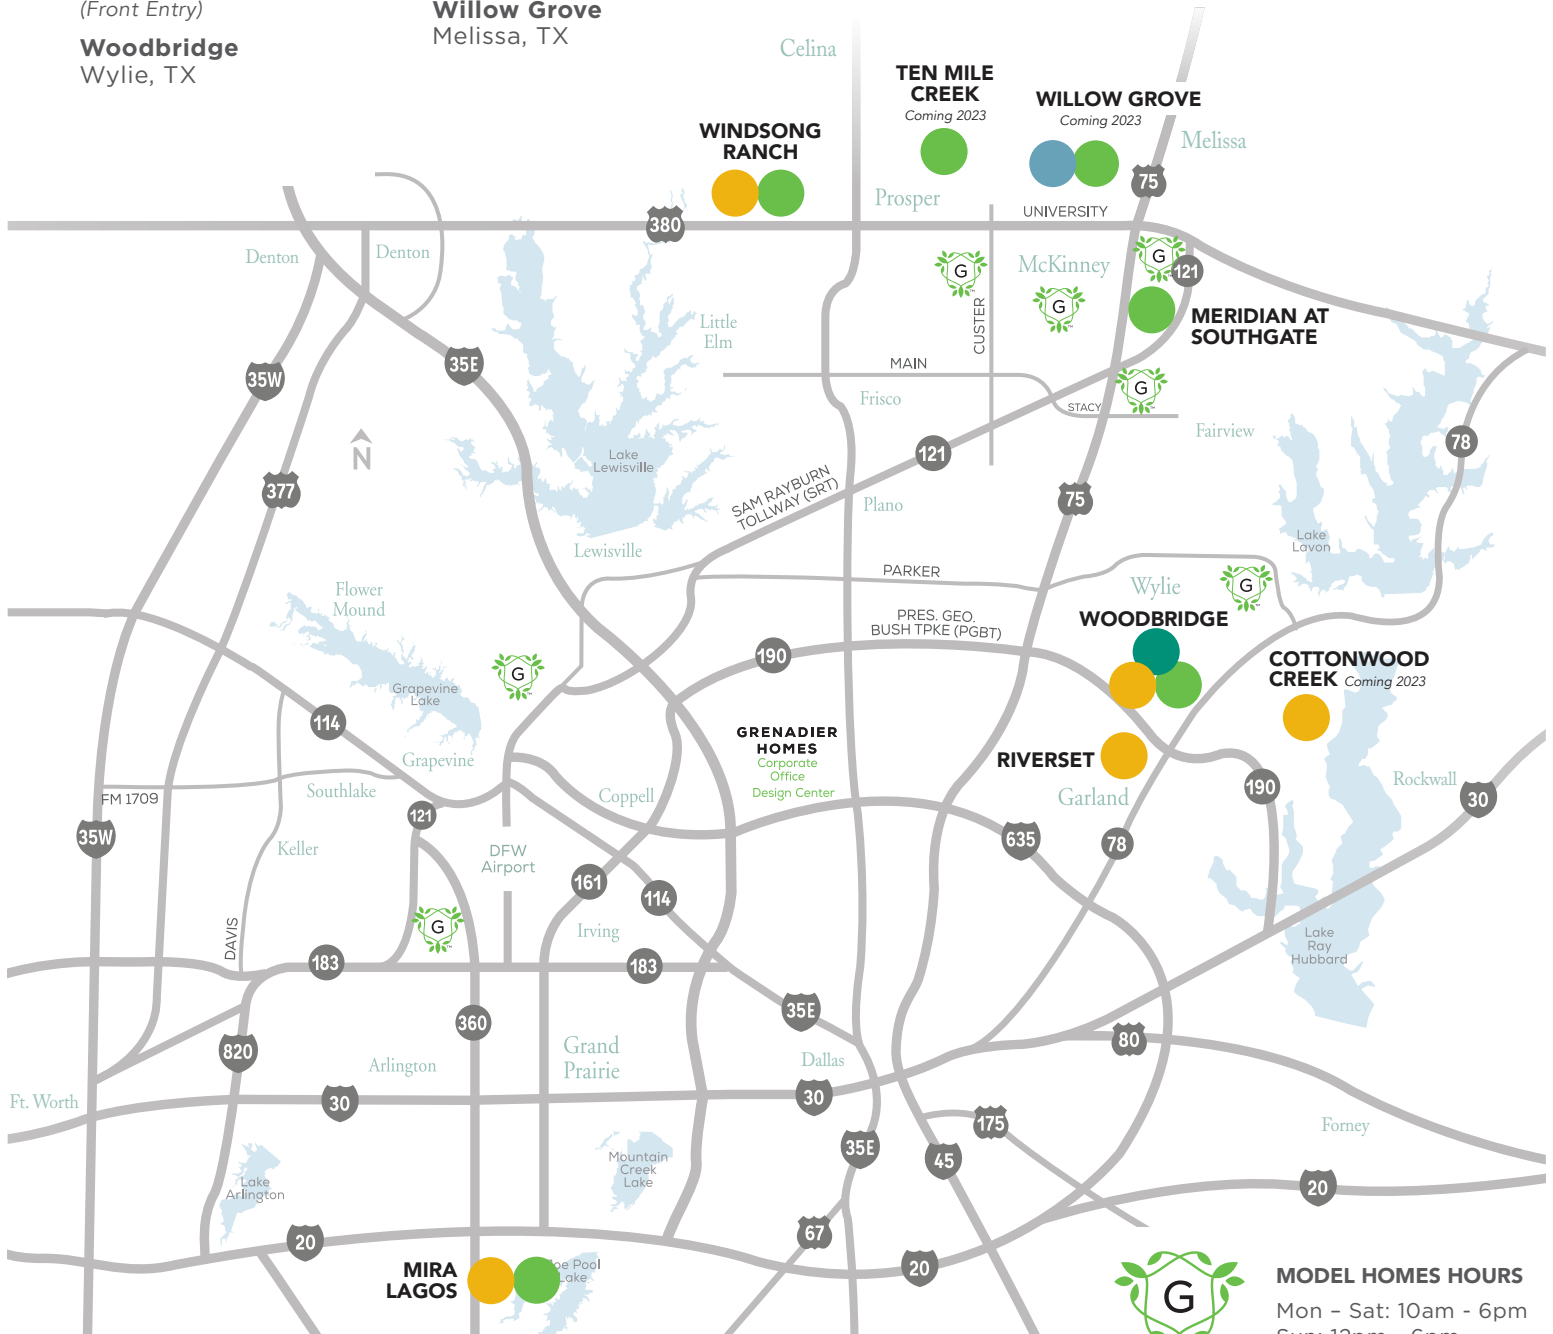

TOWNHOMES

Meridian at Southgate
McKinney, TX

Mira Lagos
Grand Prairie, TX

Windsong Ranch
Prosper, TX

Woodbridge
Wylie, TX

Ten Mile Creek
Celina, TX
Coming 2023

Willow Grove
Melissa, TX
Coming 2023

TOWNHOMES

(Front Entry)

Woodbridge
Wylie, TX

VERANDAH HOMES

Willow Grove
Melissa, TX

MODEL HOMES HOURS
Mon - Sat: 10am - 6pm
Sun: 12pm - 6pm