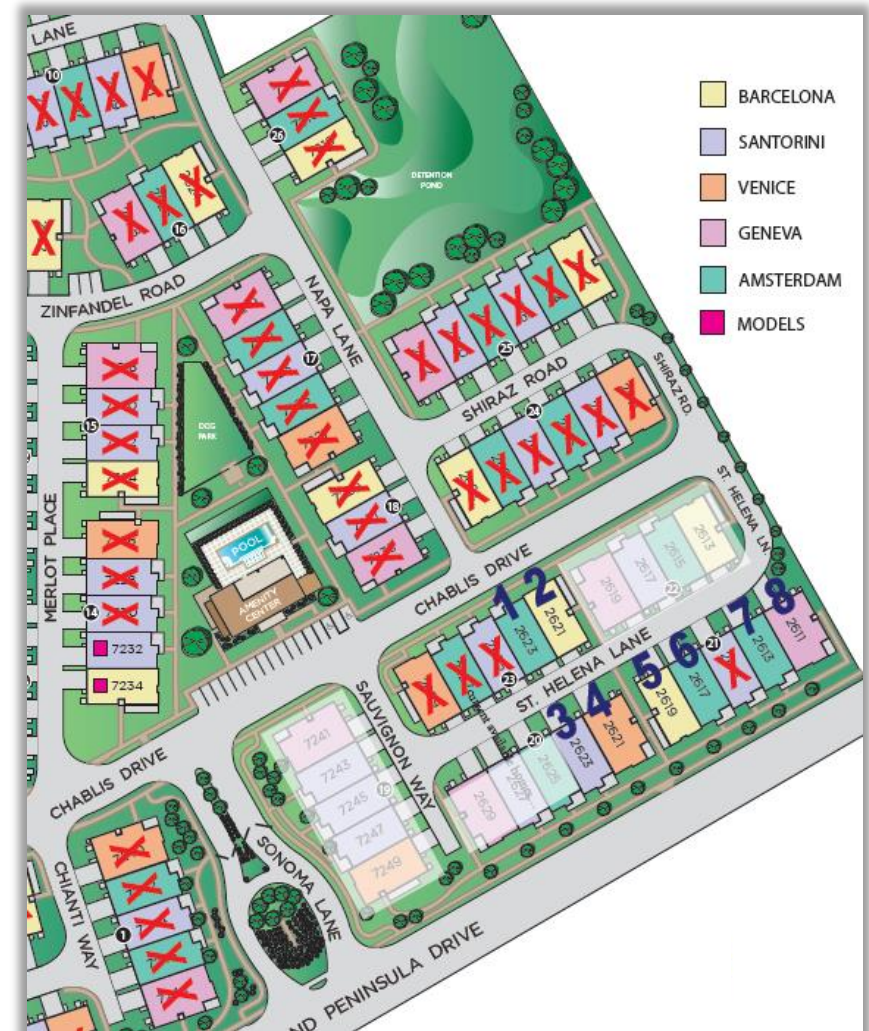

(Map numbers correspondent to listings on page 2)