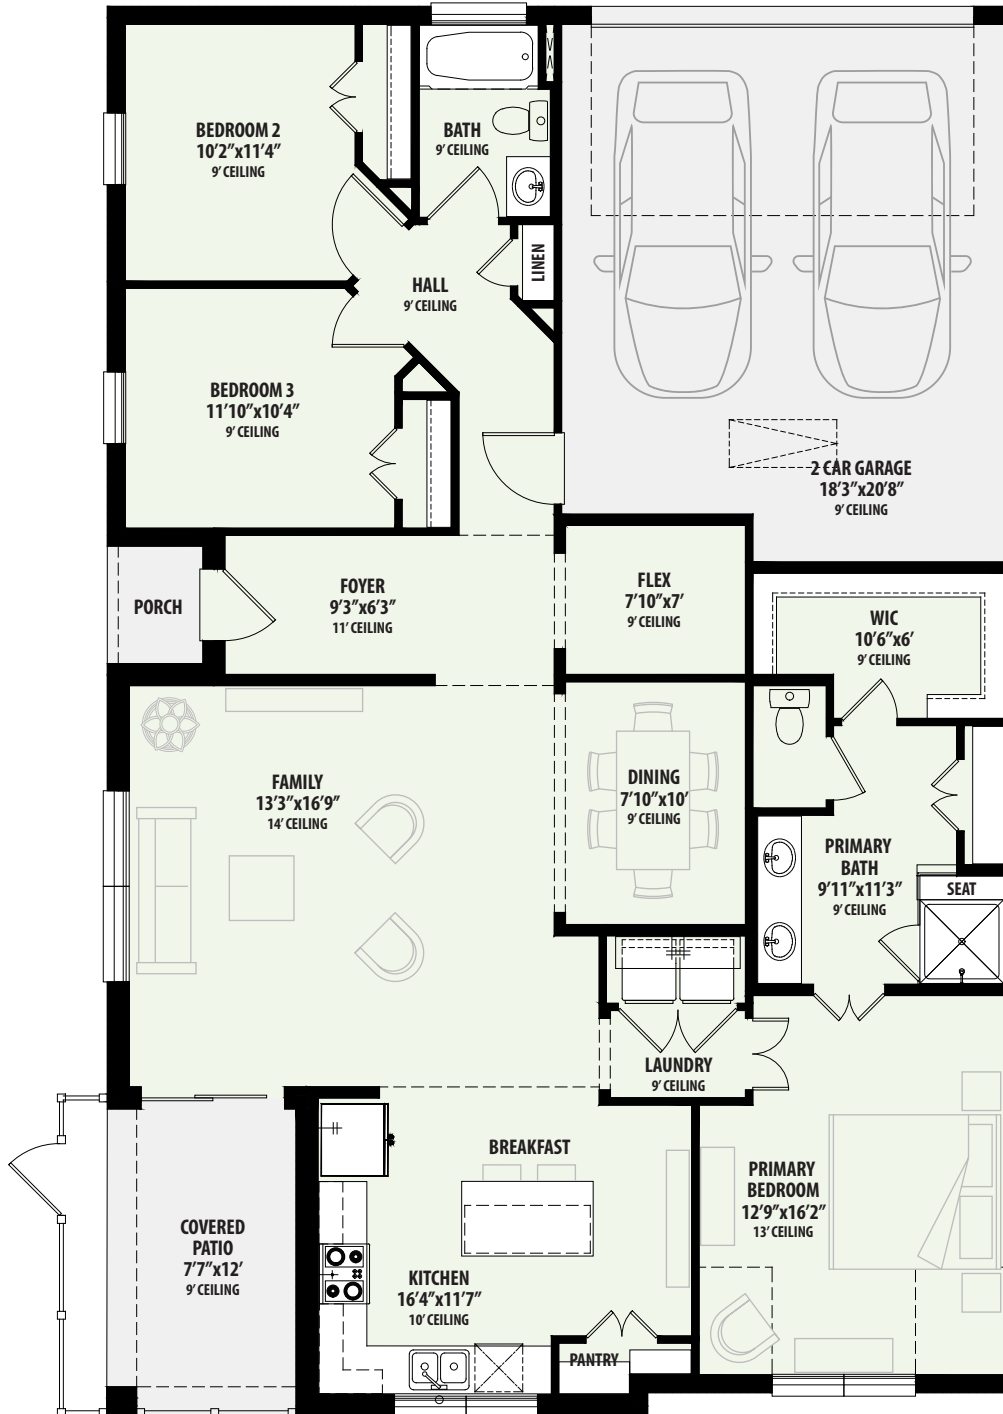

Milan Woodbridge

PLAN 3843
3 Bed / 2 Bath / Flex / 2 Car Garage
TOTAL A/C SQ. FT. 1,680

VILLAS

All square footages and room dimensions are approximate. Prices, products and specifications are subject to change without notice. Some features shown on the floor plan may be options, please refer to the list of standard features for complete list. Landscaping is not accurately reflected on floor plan.

GRENADIER HOMES
Go Ahead, Live Your Best.

GRENADIERHOMES.COM

Milan Woodbridge

PLAN 3843
Available Options

VILLAS

NOTES: ❶ Options only available on new builds. ❷ Patio options may be available for inventory homes as well as new builds. See Sales Counselor for details. ❸ Slope in shower.

All square footages and room dimensions are approximate. Prices, products and specifications are subject to change without notice. Some features shown on the floor plan may be options, please refer to the list of standard features for complete list. Landscaping is not accurately reflected on floor plan.