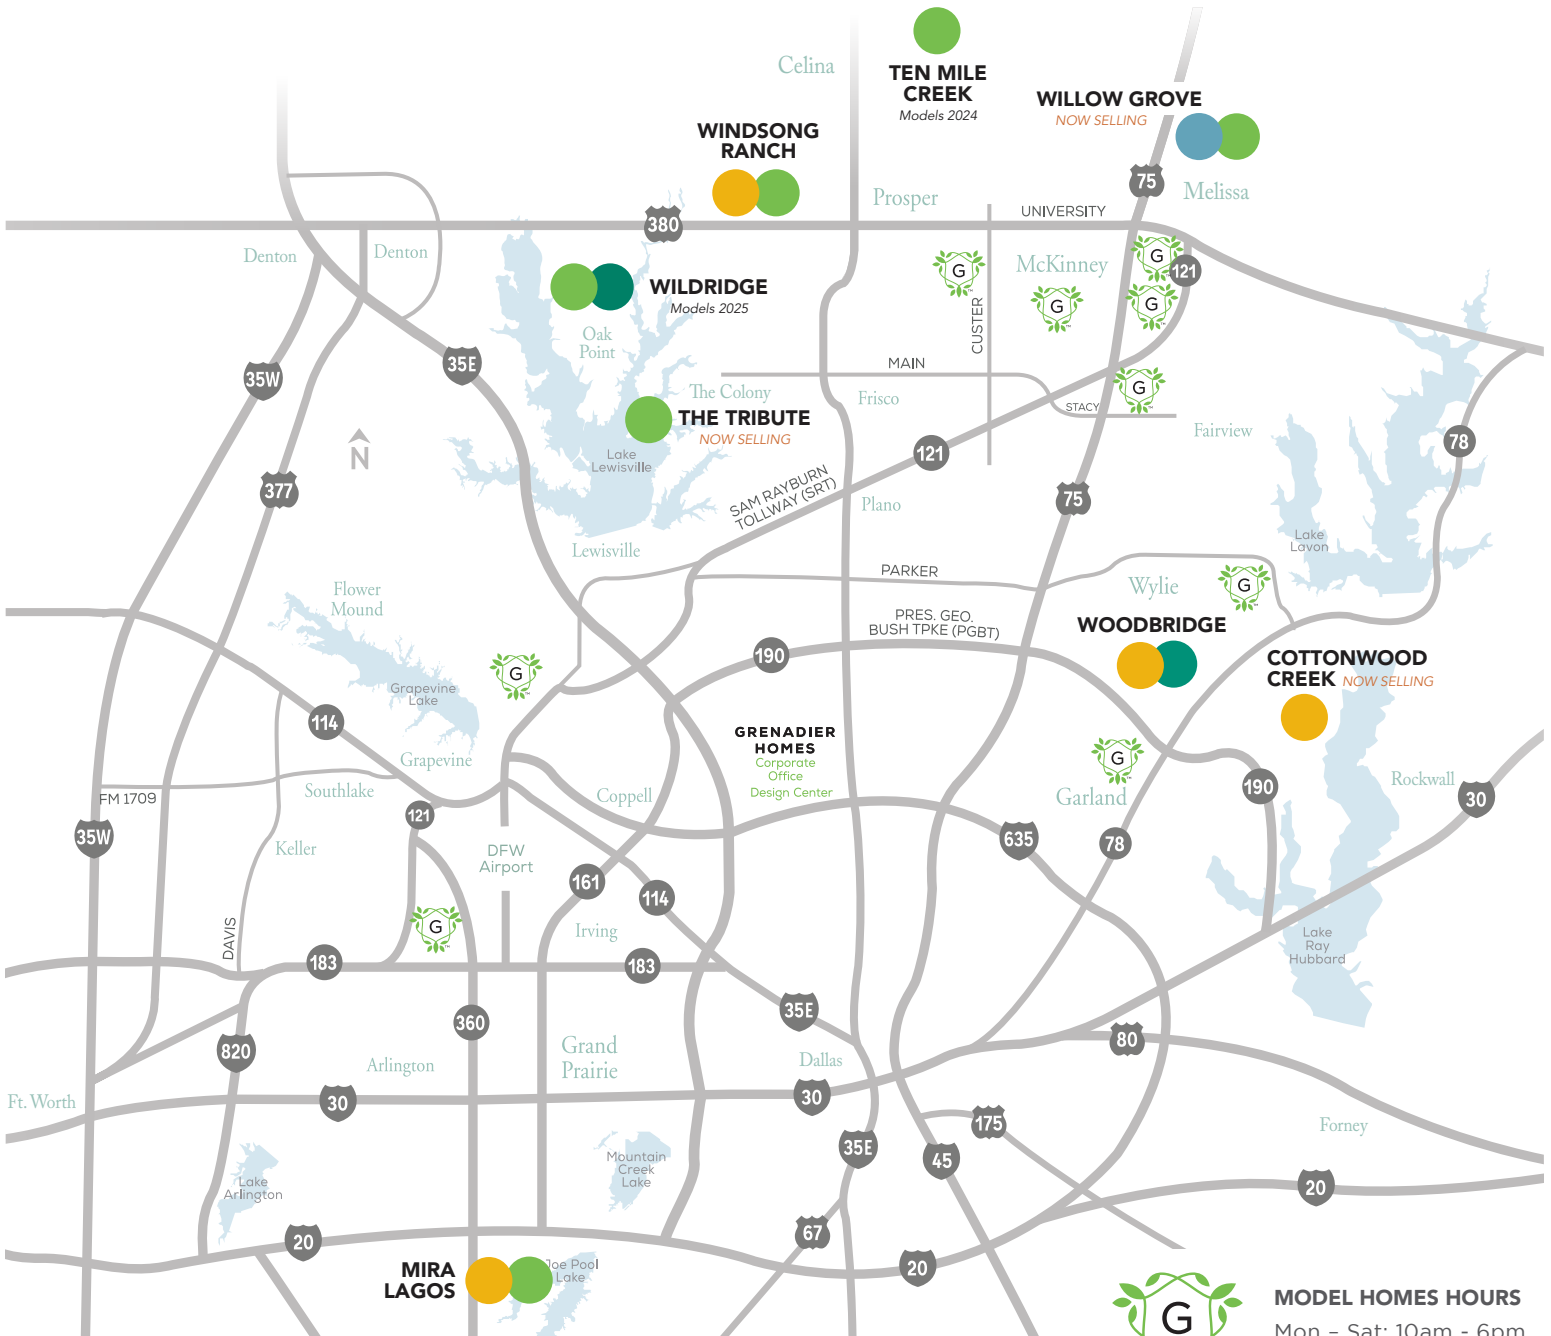

GRENADIER HOMES

Go Ahead, Live Your Best.

VILLAS

- Mira Lagos**
Grand Prairie, TX
- Windsong Ranch**
Prosper, TX
- Woodbridge**
Wylie, TX
- Cottonwood Creek**
Rowlett, TX

TOWNHOMES

- (Rear Entry)
Mira Lagos
Grand Prairie, TX
- Windsong Ranch**
Prosper, TX
- Ten Mile Creek**
Celina, TX
Models 2024
- The Tribute**
The Colony, TX
- Willow Grove**
Melissa, TX
- Wildridge**
Oak Point, TX
Models 2025

TOWNHOMES

- (Front Entry)
Woodbridge
Wylie, TX
- Wildridge**
Oak Point, TX
Models 2025

VERANDA HOMES

- Willow Grove**
Melissa, TX

MODEL HOMES HOURS
Mon - Sat: 10am - 6pm
Sun: 12pm - 6pm