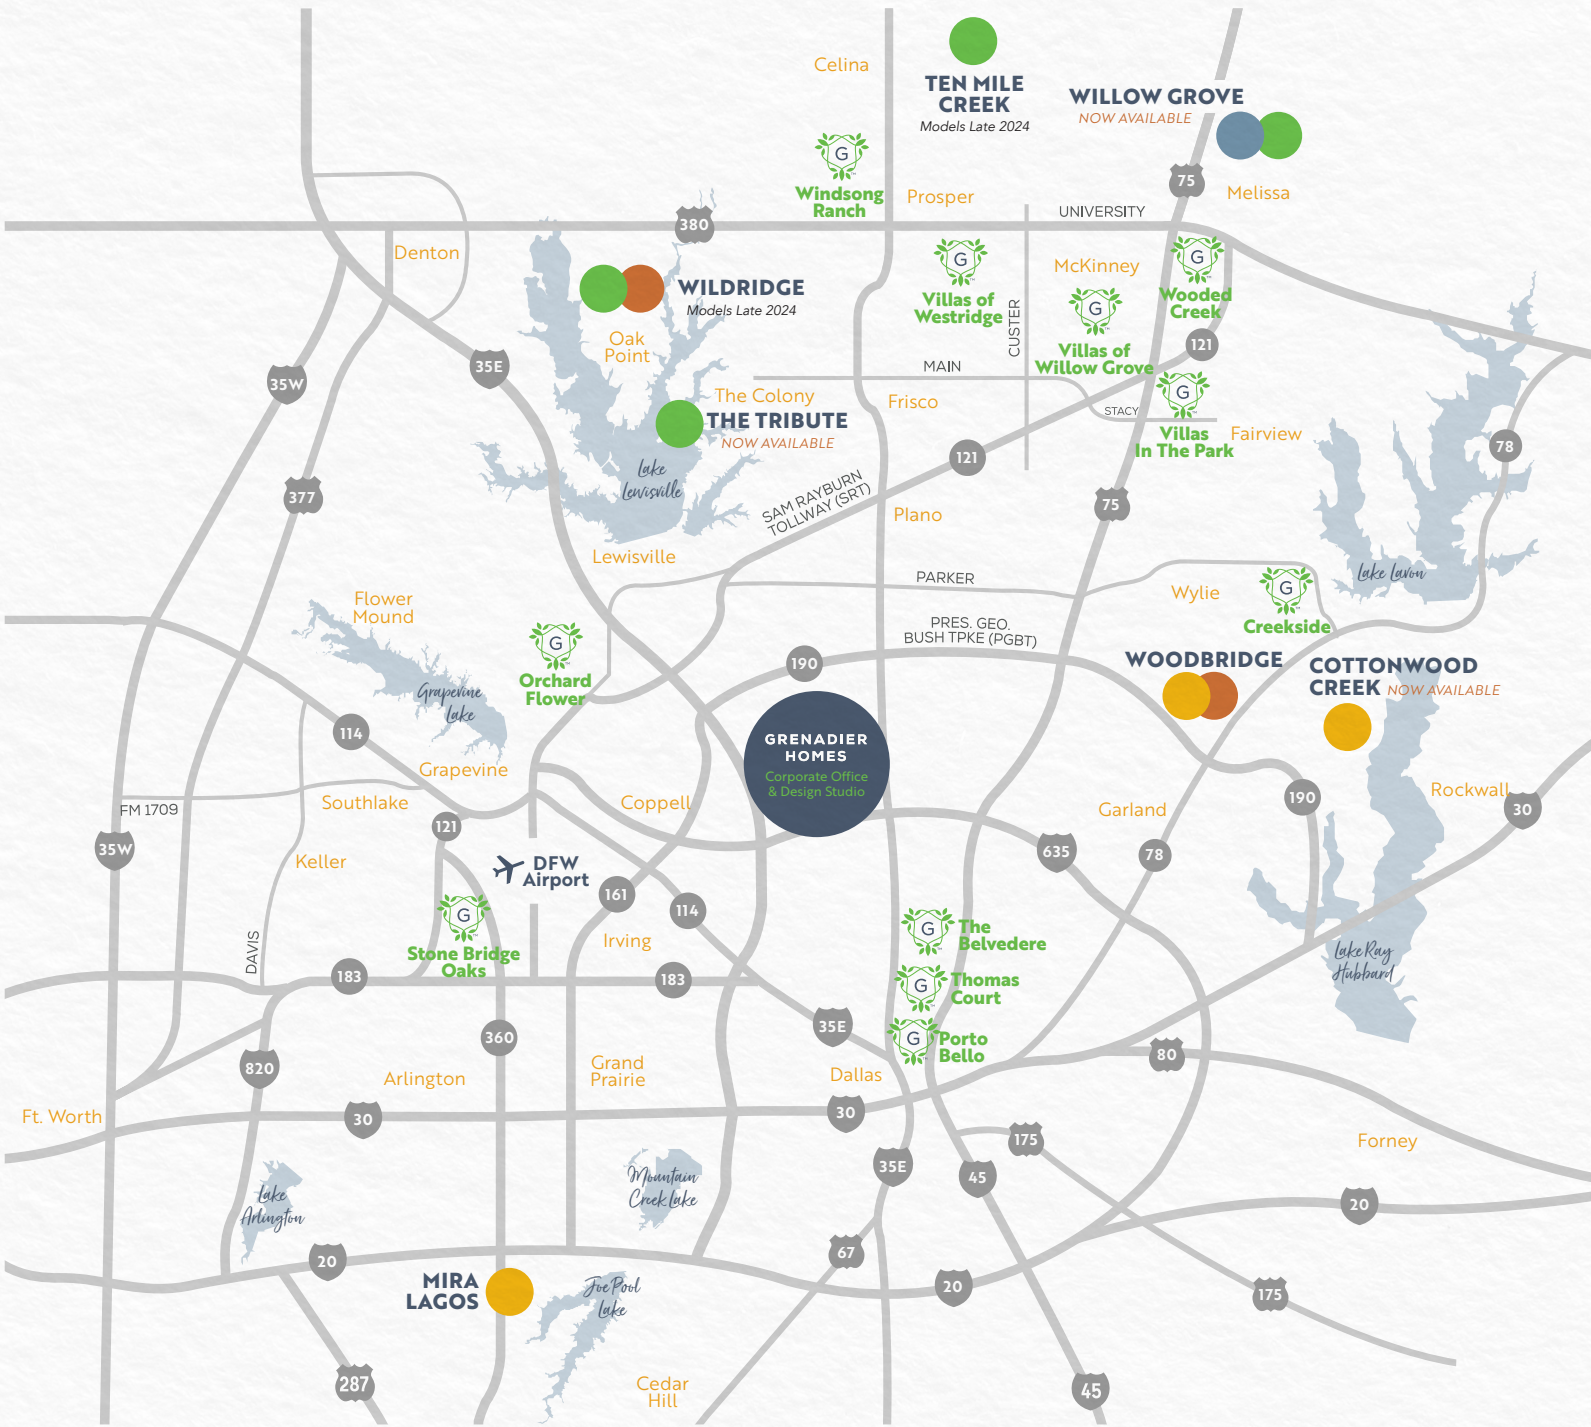

GRENADIER HOMES

Dallas is Home

VILLAS

Mira Lagos
Grand Prairie, TX

Woodbridge
Wylie, TX

Cottonwood Creek
Rowlett, TX

TOWNHOMES REAR ENTRY

Ten Mile Creek
Celina, TX

The Tribute
The Colony, TX

Willow Grove
Melissa, TX

Wildridge
Oak Point, TX

TOWNHOMES FRONT ENTRY

Woodbridge
Wylie, TX

Wildridge
Oak Point, TX

VERANDA HOMES

Willow Grove
Melissa, TX