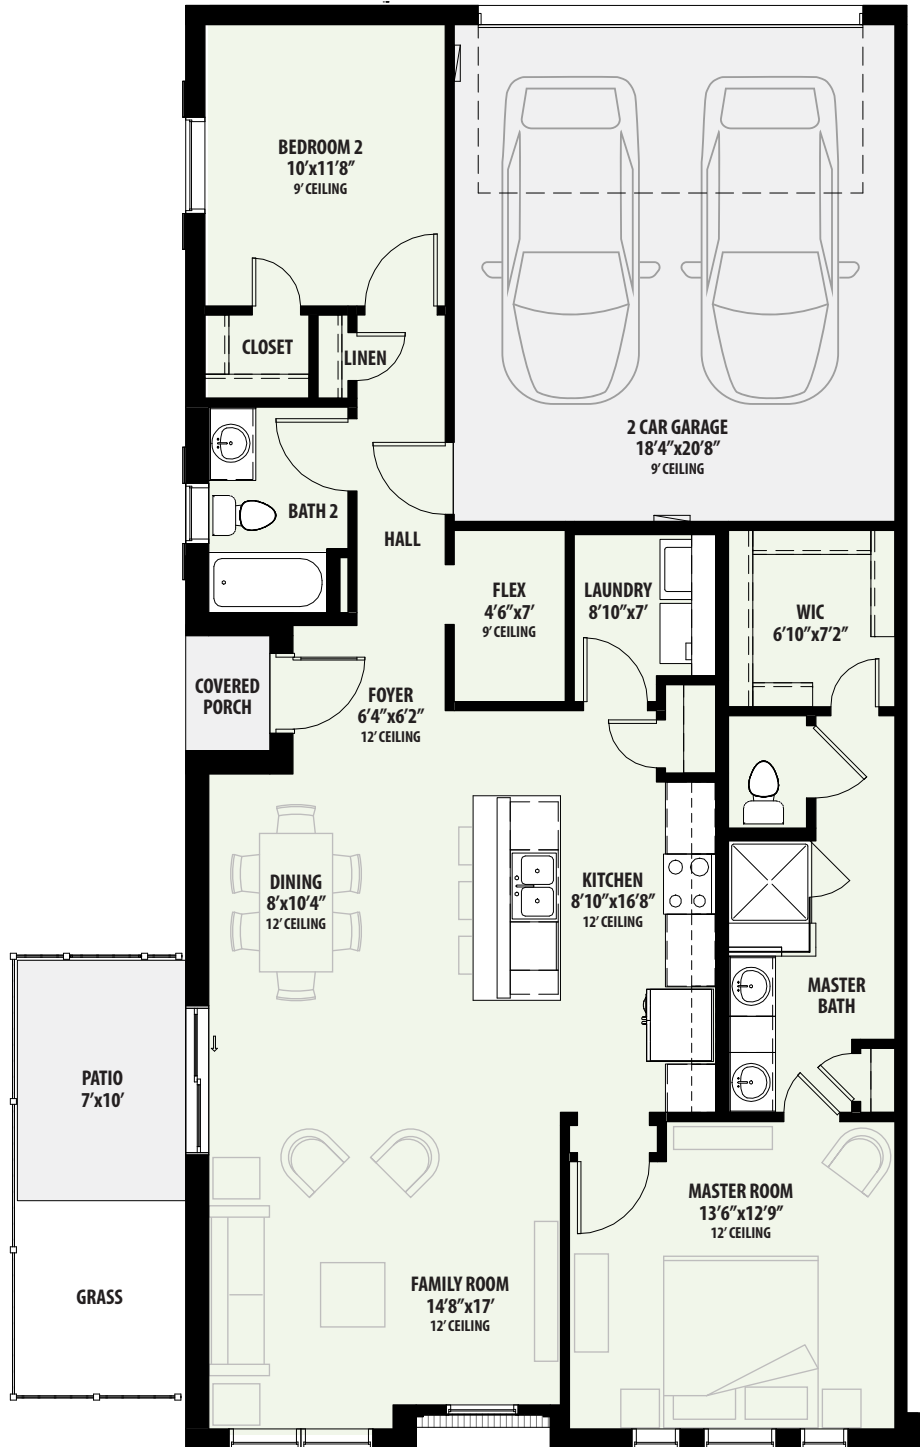

Barcelona

Vinedo in Mira Lagos

PLAN 3031-D
2 Bed / 2 Bath
2 Car Garage / Flex
TOTAL A/C SQ. FT. 1,374

All square footages and room dimensions are approximate. Prices, products and specifications are subject to change without notice. Some features shown on the floor plan may be options, please refer to the list of standard features for complete list. Landscaping is not accurately reflected on floor plan.

GRENADIER HOMES
Go Ahead, Live Your Best.

GRENADIERHOMES.COM

Barcelona

Vinedo in Mira Lagos

PLAN 3031-D
Available Options

FOUR PATIO OPTIONS

NOTES: ❶ Options only available on new builds. ❷ Patio options may be available for inventory homes as well as new builds. See Sales Counselor for details. ❸ Slope in shower.

All square footages and room dimensions are approximate. Prices, products and specifications are subject to change without notice. Some features shown on the floor plan may be options, please refer to the list of standard features for complete list. Landscaping is not accurately reflected on floor plan.