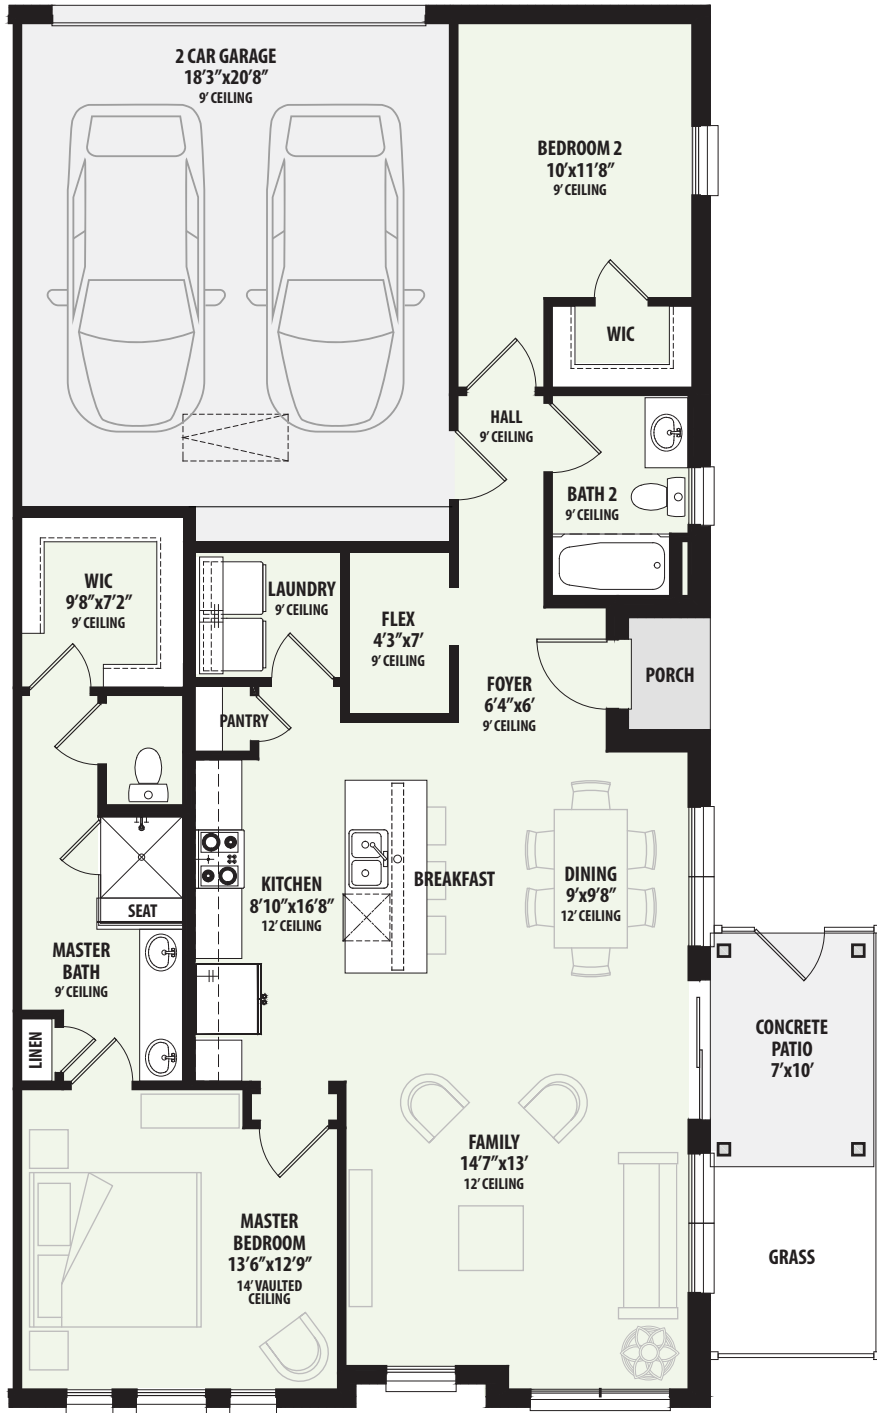

Istanbul Woodbridge

PLAN 3041-A
2 Bed / 2 Bath / Flex / 2 Car Garage
TOTAL A/C SQ. FT. 1,353

VILLAS

All square footages and room dimensions are approximate. Prices, products and specifications are subject to change without notice. Some features shown on the floor plan may be options, please refer to the list of standard features for complete list. Landscaping is not accurately reflected on floor plan.

GRENADIER HOMES
Go Ahead, Live Your Best.

GRENADIERHOMES.COM

Istanbul Woodbridge

PLAN 3041-A
Available Options

VILLAS

NOTES: ¹ Options only available on new builds. ² Patio options may be available for inventory homes as well as new builds. See Sales Counselor for details. ³ Slope in shower.

All square footages and room dimensions are approximate. Prices, products and specifications are subject to change without notice. Some features shown on the floor plan may be options, please refer to the list of standard features for complete list. Landscaping is not accurately reflected on floor plan.