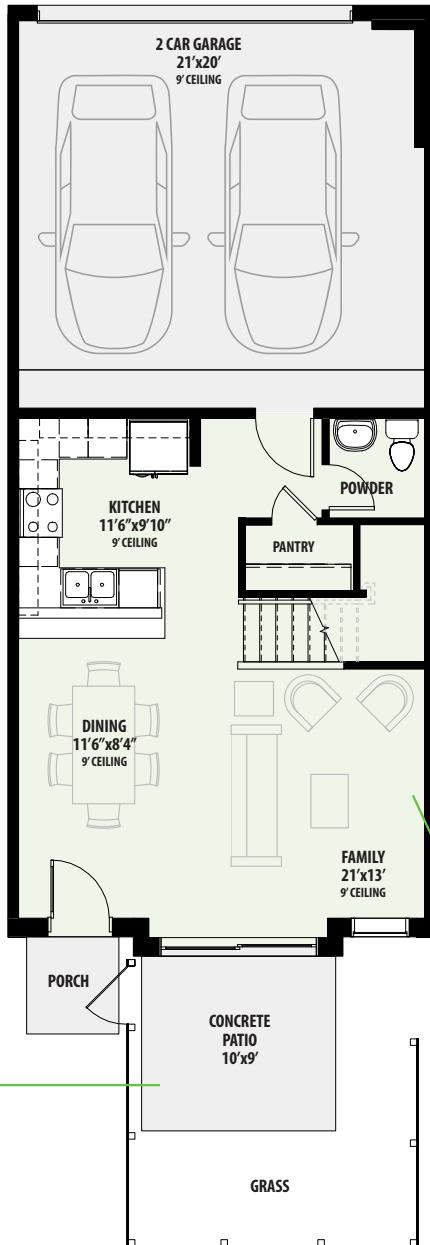

## Belleza in Mira Lagos

**PLAN 2230-B**  
 2 Bed / 2.5 Bath  
 2 Car Garage / Flex  
**TOTAL A/C SQ. FT. 1,422**

**TOWNHOMES**

**SECOND FLOOR**

All square footages and room dimensions are approximate. Prices, products and specifications are subject to change without notice. Some features shown on the floor plan may be options, please refer to the list of standard features for complete list. Landscaping is not accurately reflected on floor plan.

## Belleza in Mira Lagos

PLAN 2230-B  
Available Options

TOWNHOMES

PATIO

EXTENDED PATIO WITH EXT TRELLIS - 10'x10' ②

PATIO

EXTENDED PATIO WITH TRELLIS - 5'x10' ②

PATIO

EXTENDED PATIO - 14'x10' ②

PATIO

STANDARD PATIO WITH TRELLIS - 5'x10' ②

FOUR PATIO OPTIONS

SECOND FLOOR

FAMILY ROOM

INTERIOR 36" FAMILY ROOM FIREPLACE ①

NOTES: ① Options only available on new builds. ② Patio options may be available for inventory homes as well as new builds. See Sales Counselor for details. ③ Slope in shower.

All square footages and room dimensions are approximate. Prices, products and specifications are subject to change without notice. Some features shown on the floor plan may be options, please refer to the list of standard features for complete list. Landscaping is not accurately reflected on floor plan.