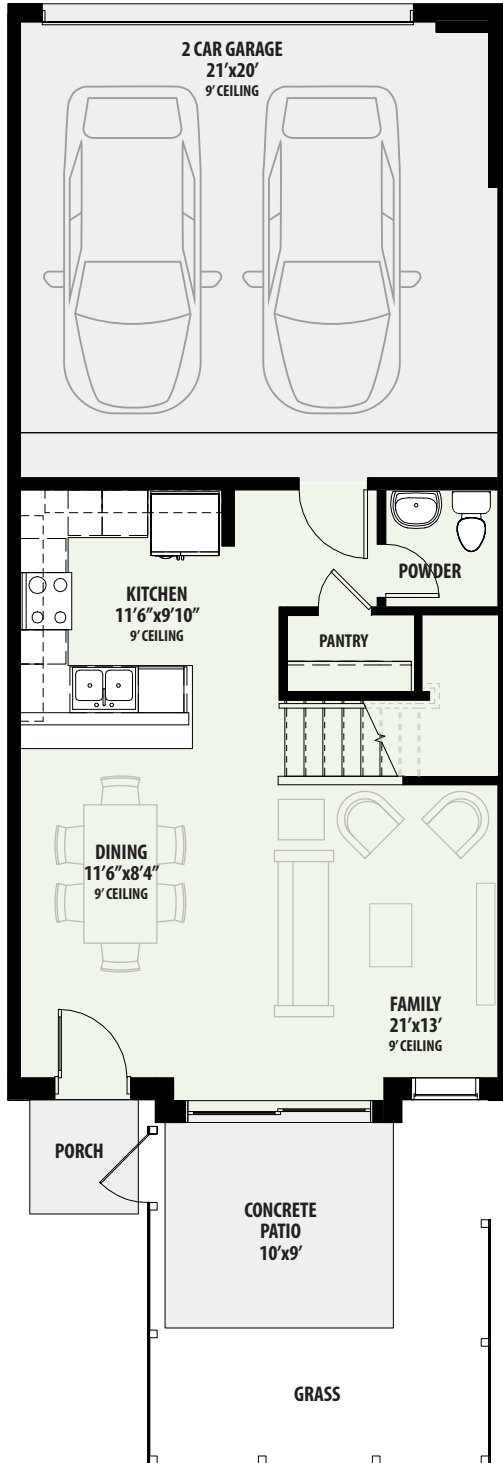

## Belleza in Mira Lagos

**PLAN 2230-B**  
 2 Bed / 2.5 Bath  
 2 Car Garage / Flex  
**TOTAL A/C SQ. FT. 1,422**

**TOWNHOMES**

**SECOND FLOOR**

All square footages and room dimensions are approximate. Prices, products and specifications are subject to change without notice. Some features shown on the floor plan may be options, please refer to the list of standard features for complete list. Landscaping is not accurately reflected on floor plan.