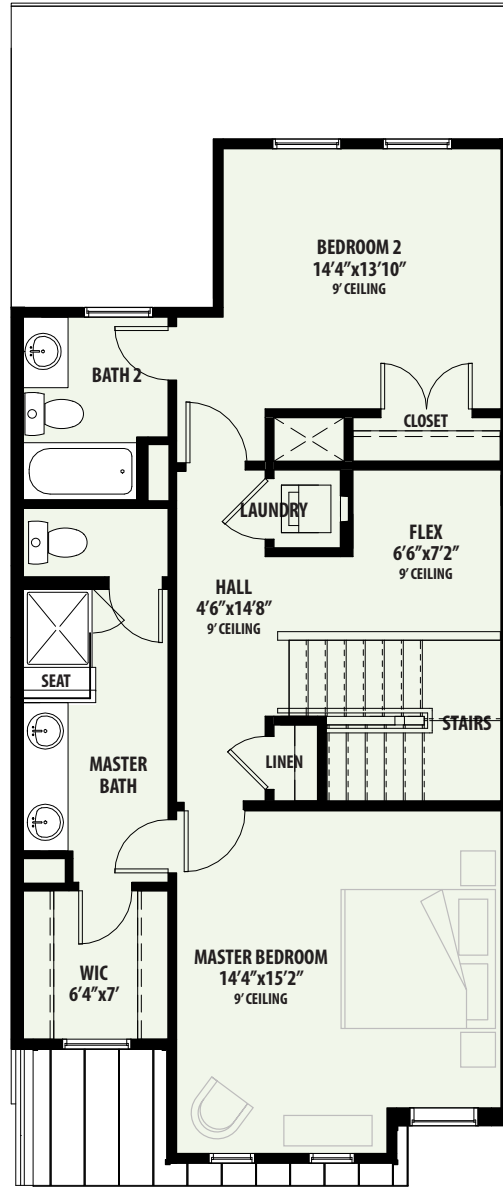

## Belleza in Mira Lagos

**PLAN 2230-B**  
 2 Bed / 2.5 Bath  
 2 Car Garage / Flex  
**TOTAL A/C SQ. FT. 1,422**

**TOWNHOMES**

**SECOND FLOOR**

All square footages and room dimensions are approximate. Prices, products and specifications are subject to change without notice. Some features shown on the floor plan may be options, please refer to the list of standard features for complete list. Landscaping is not accurately reflected on floor plan.