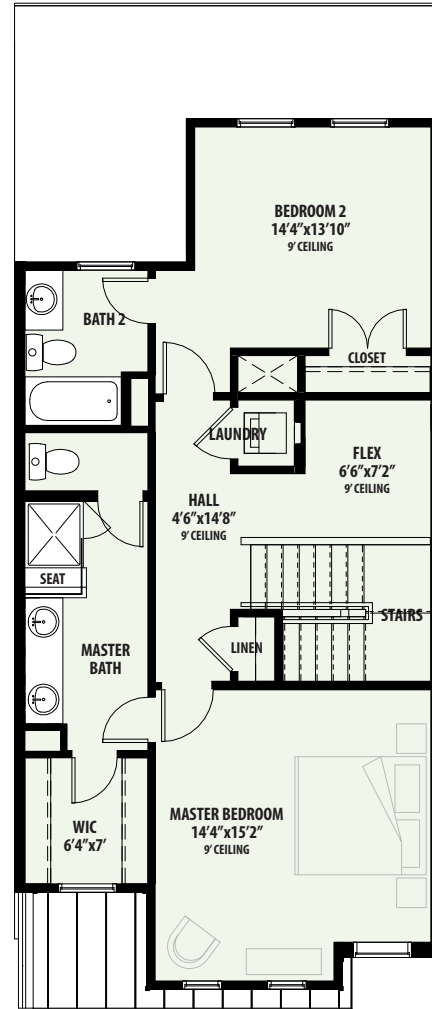

## Belleza in Mira Lagos

**PLAN 2230-B**  
 2 Bed / 2.5 Bath  
 2 Car Garage / Flex  
**TOTAL A/C SQ. FT. 1,422**

**TOWNHOMES**

**SECOND FLOOR**

All square footages and room dimensions are approximate. Prices, products and specifications are subject to change without notice. Some features shown on the floor plan may be options, please refer to the list of standard features for complete list. Landscaping is not accurately reflected on floor plan.

## Belleza in Mira Lagos

PLAN 2230-B  
Available Options

TOWNHOMES

PATIO

EXTENDED PATIO WITH EXT TRELLIS - 10'x10' ②

PATIO

EXTENDED PATIO WITH TRELLIS - 5'x10' ②

PATIO

EXTENDED PATIO - 14'x10' ②

PATIO

STANDARD PATIO WITH TRELLIS - 5'x10' ②

FOUR PATIO OPTIONS

SECOND FLOOR

FAMILY ROOM

INTERIOR 36" FAMILY ROOM FIREPLACE ①

NOTES: ① Options only available on new builds. ② Patio options may be available for inventory homes as well as new builds. See Sales Counselor for details. ③ Slope in shower.

All square footages and room dimensions are approximate. Prices, products and specifications are subject to change without notice. Some features shown on the floor plan may be options, please refer to the list of standard features for complete list. Landscaping is not accurately reflected on floor plan.