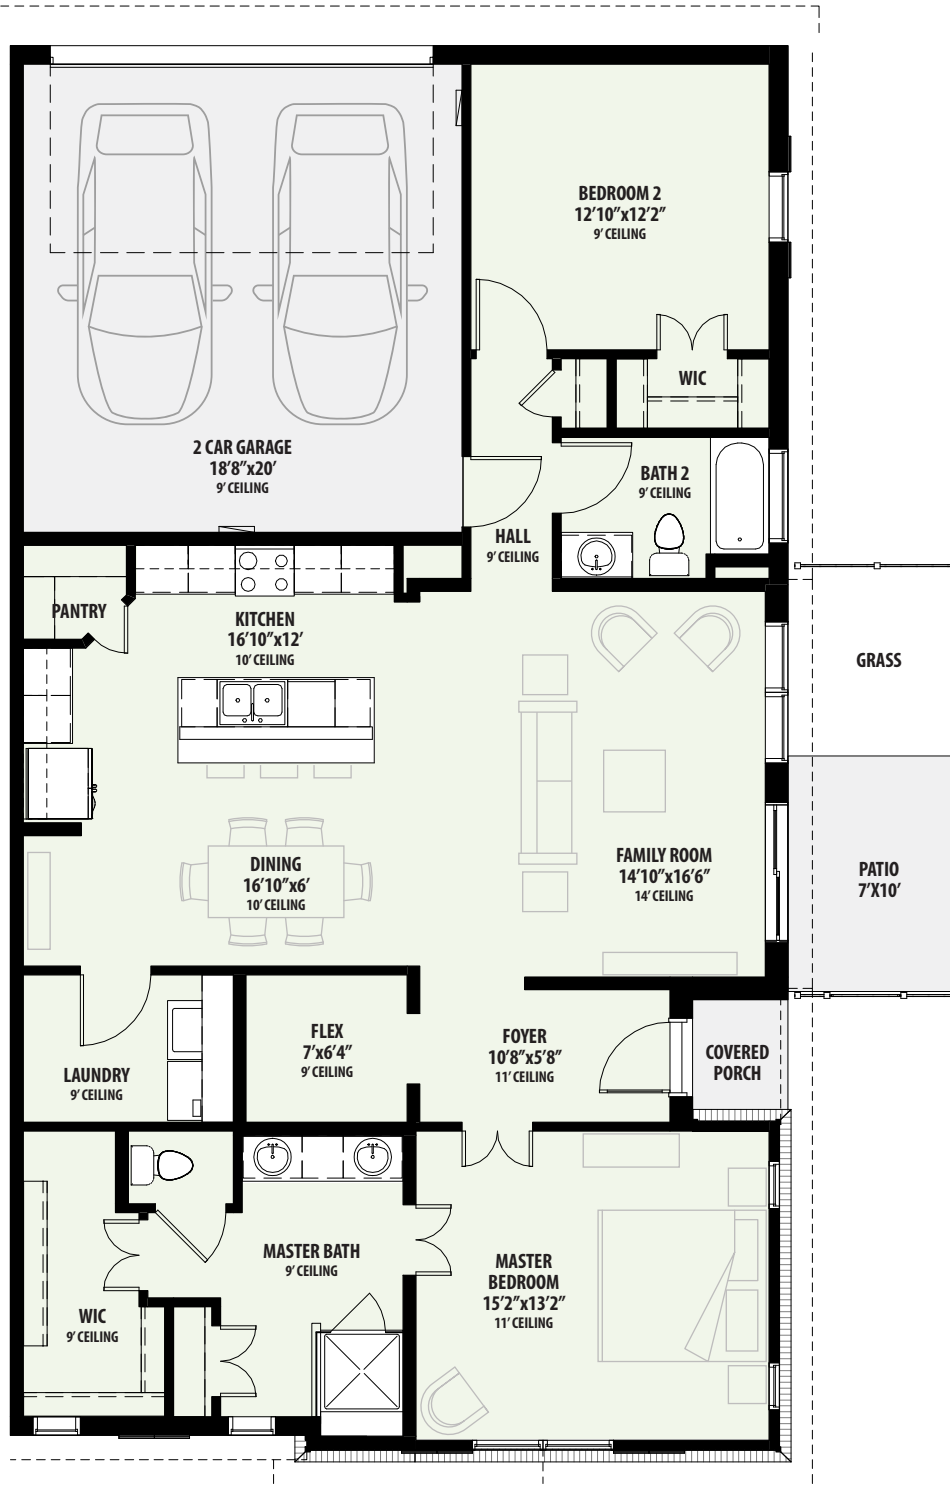

Venice

Vinedo in Mira Lagos

PLAN 3331-D
2 Bed / 2 Bath
Flex / 2 Car Garage
TOTAL A/C SQ. FT. 1,547

All square footages and room dimensions are approximate. Prices, products and specifications are subject to change without notice. Some features shown on the floor plan may be options, please refer to the list of standard features for complete list. Landscaping is not accurately reflected on floor plan.

GRENADIER HOMES
Go Ahead, Live Your Best.

GRENADIERHOMES.COM

Venice

Vinedo in Mira Lagos

PLAN 3331-D
Available Options

VILLAS

NOTES: ❶ Options only available on new builds. ❷ Patio options may be available for inventory homes as well as new builds. See Sales Counselor for details. ❸ Slope in shower.

All square footages and room dimensions are approximate. Prices, products and specifications are subject to change without notice. Some features shown on the floor plan may be options, please refer to the list of standard features for complete list. Landscaping is not accurately reflected on floor plan.