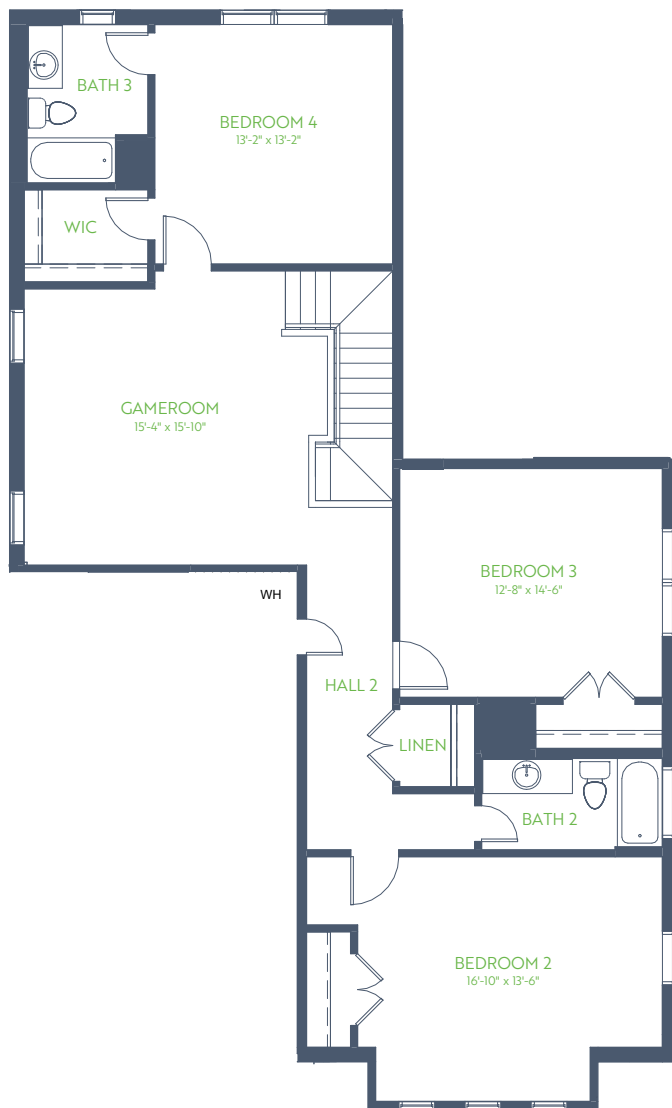

The Redbud*

WILLOW GROVE VERANDA HOMES

4 Bedroom • 3.5 Bath • Outdoor Living

2 Story • 3061 sq. ft.

1ST FLOOR

2ND FLOOR

9' Ceiling
Higher Where Noted

GRENADIER HOMES

PLAN 3542e DATE: 02/28/2025