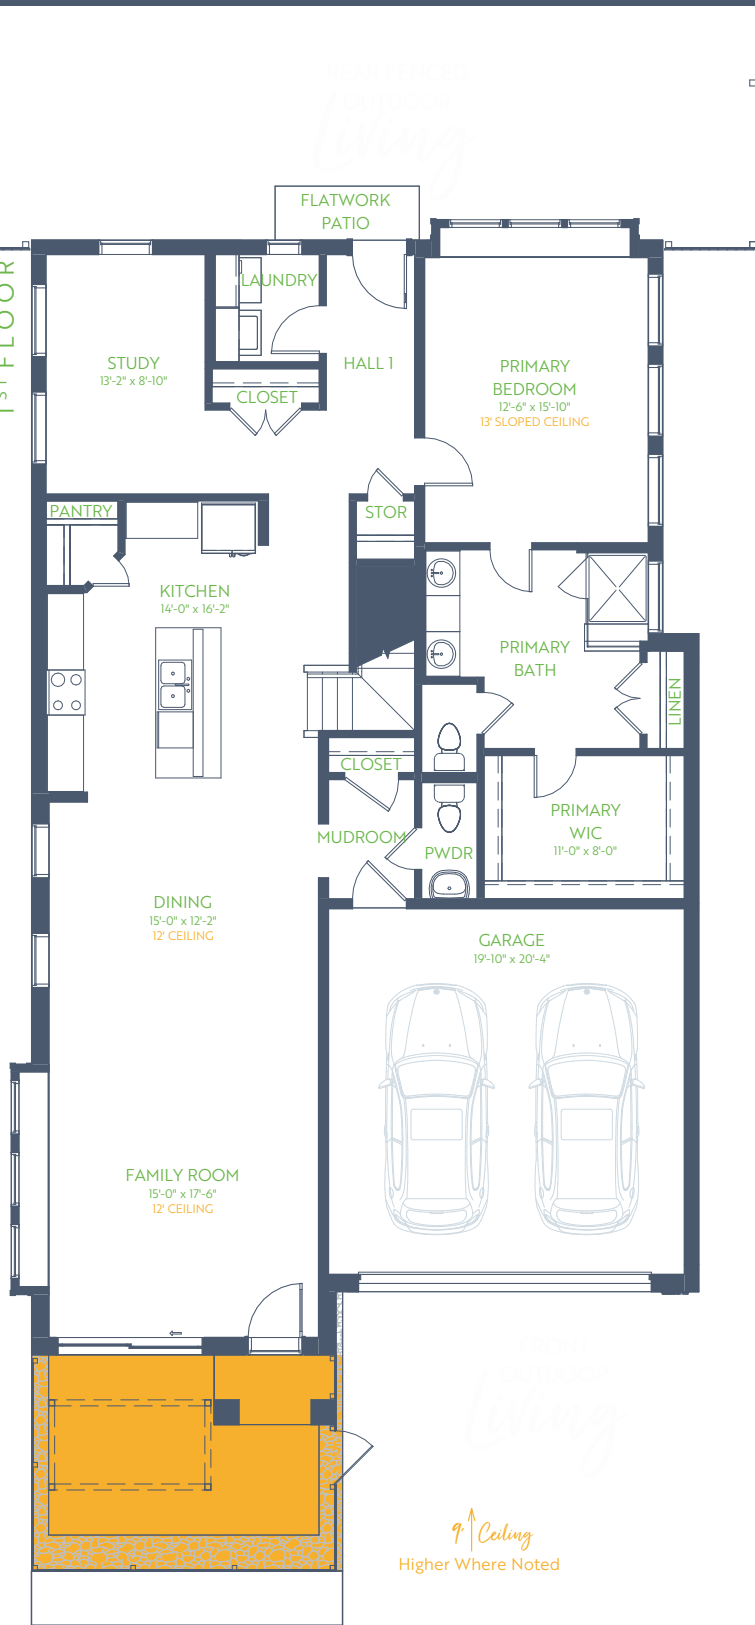

The Redbud*

WILLOW GROVE VERANDA HOMES

4 Bedroom • 3.5 Bath • Outdoor Living

2 Story • 3061 sq. ft.

1ST FLOOR