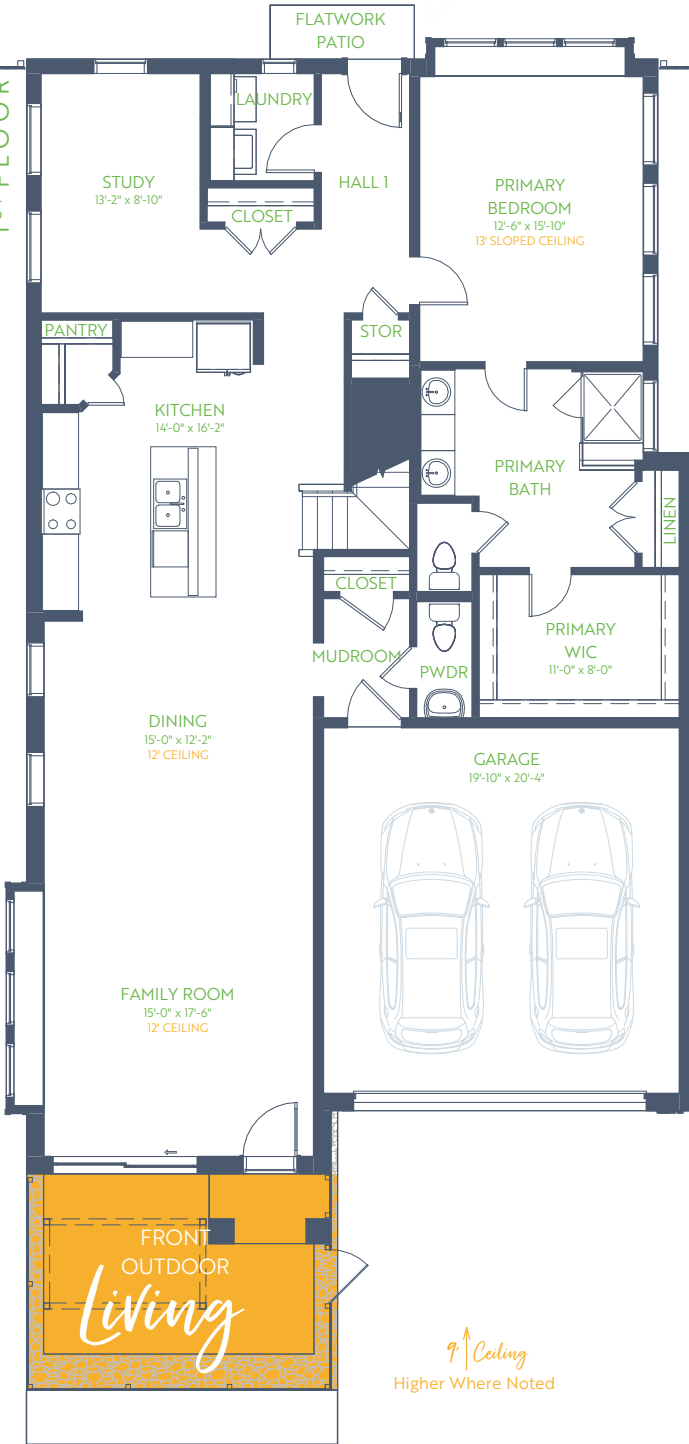

The Redbud

WILLOW GROVE SINGLE FAMILY

4 Bedroom • 3.5 Bath • Outdoor Living

2 Story • 3061 sq. ft.

1ST FLOOR