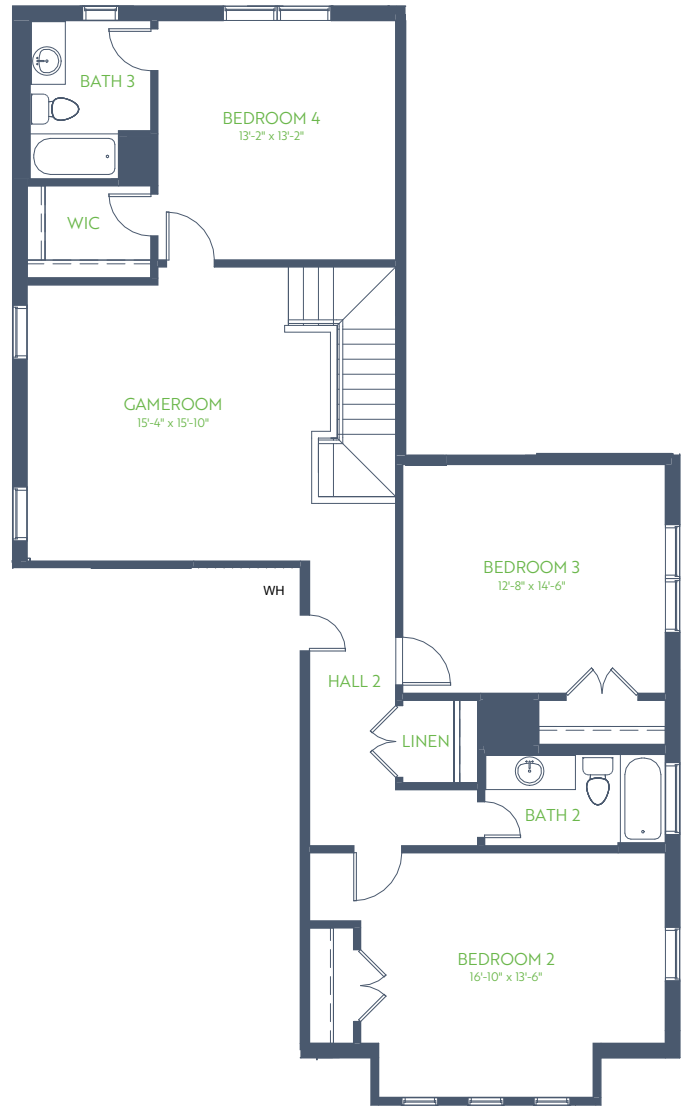

The Redbud

WILLOW GROVE SINGLE FAMILY

4 Bedroom • 3.5 Bath • Outdoor Living

2 Story • 3061 sq. ft.

1ST FLOOR

2ND FLOOR

GRENADIER HOMES

PLAN 3542e DATE: 02/28/2025